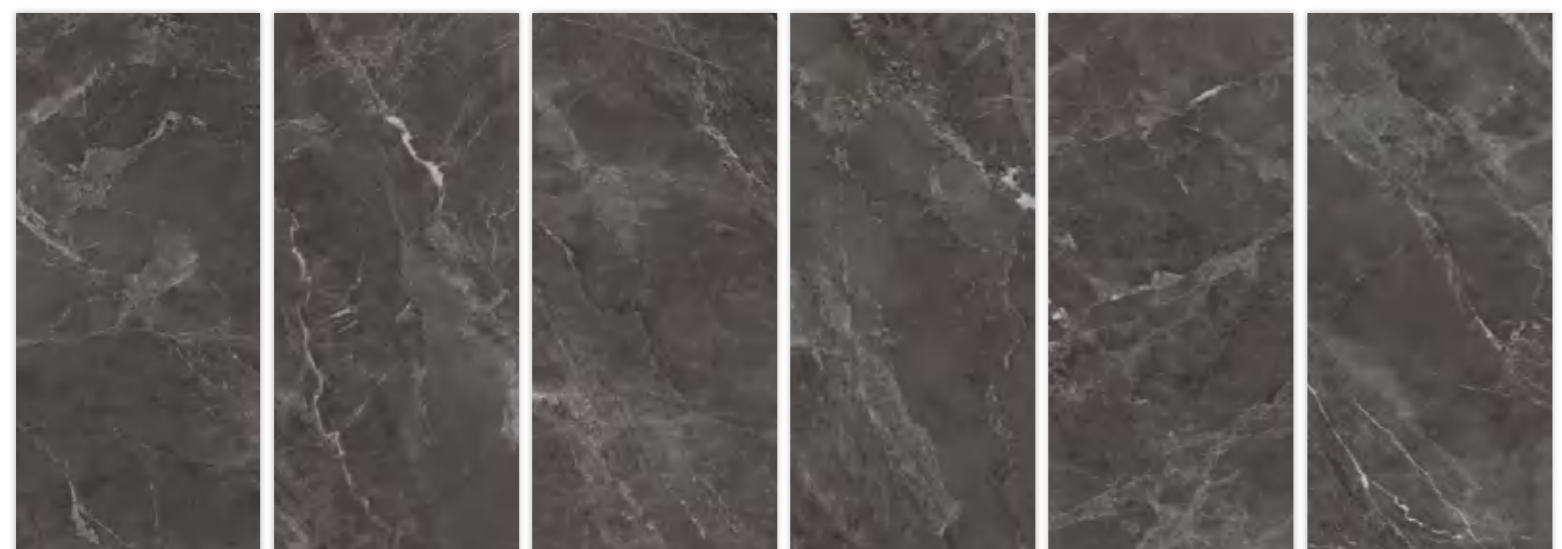

WAST GREY

WT10G150119

Finish.
Polished

Pattern.
Marble

Thickness.  10mm

Size.

1500X750
59"X29.5"

Grey
MARBLE LOOK