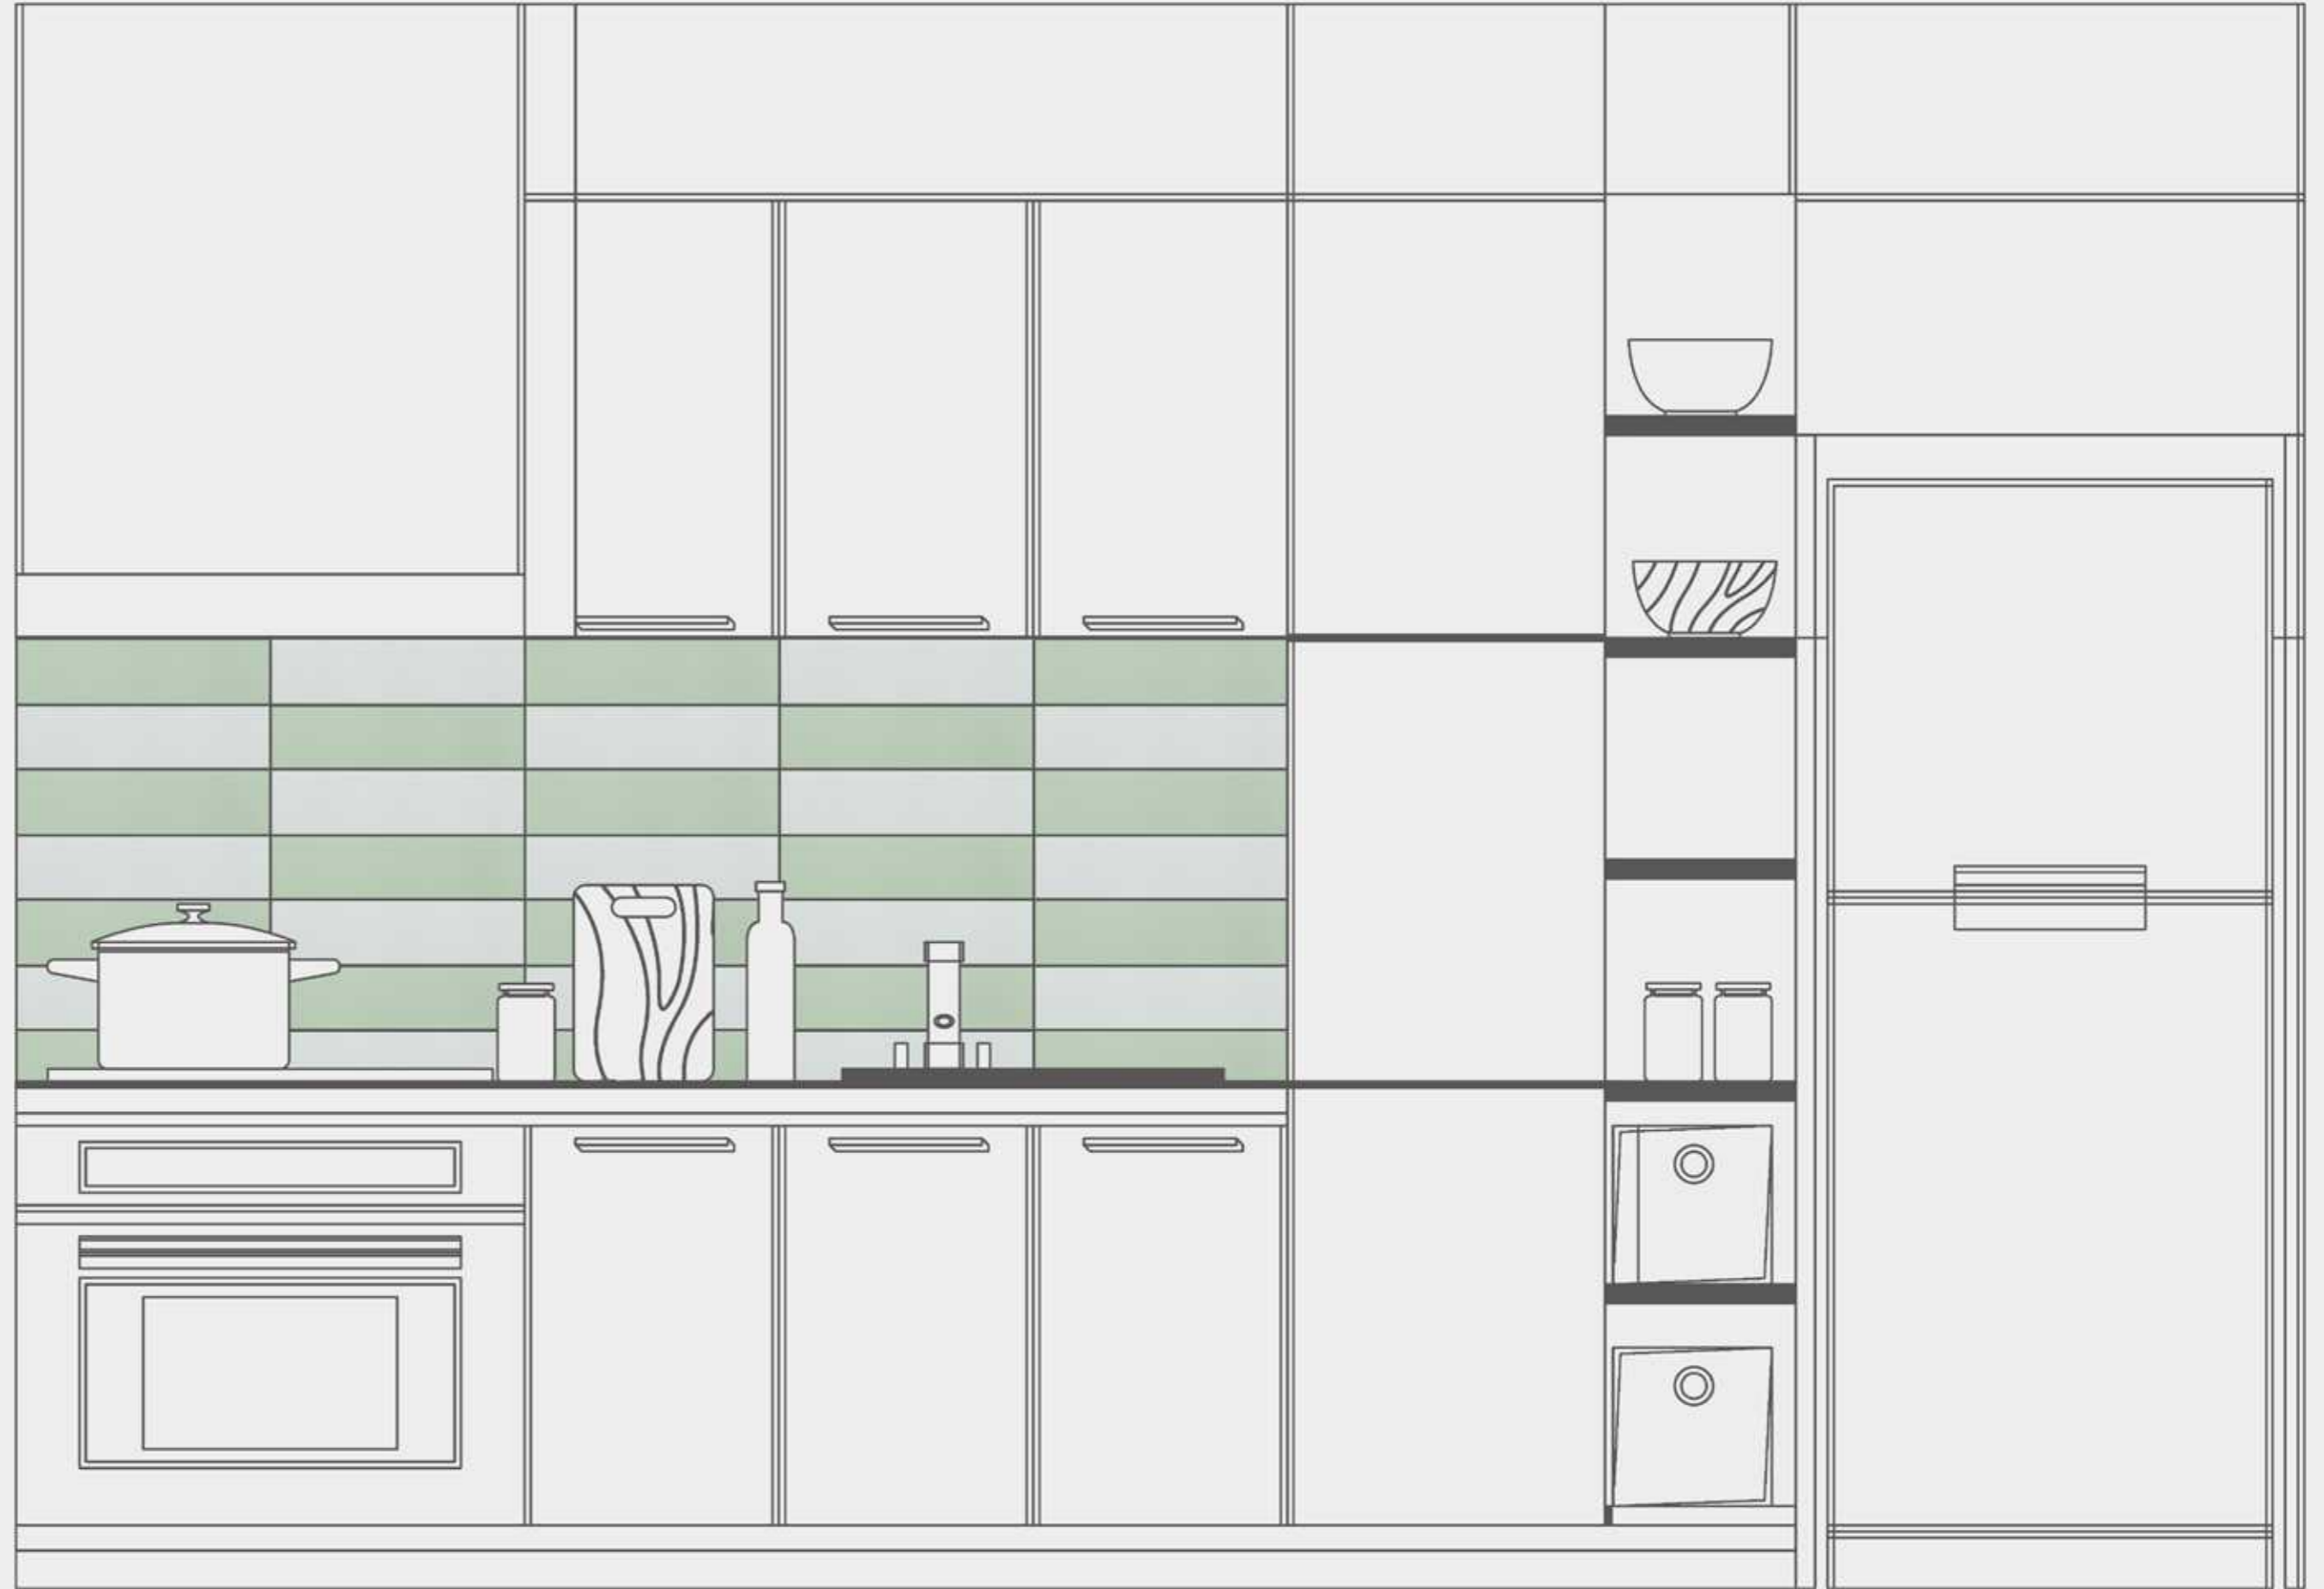

BASIC LOOK

MORANDI TILES

237-255