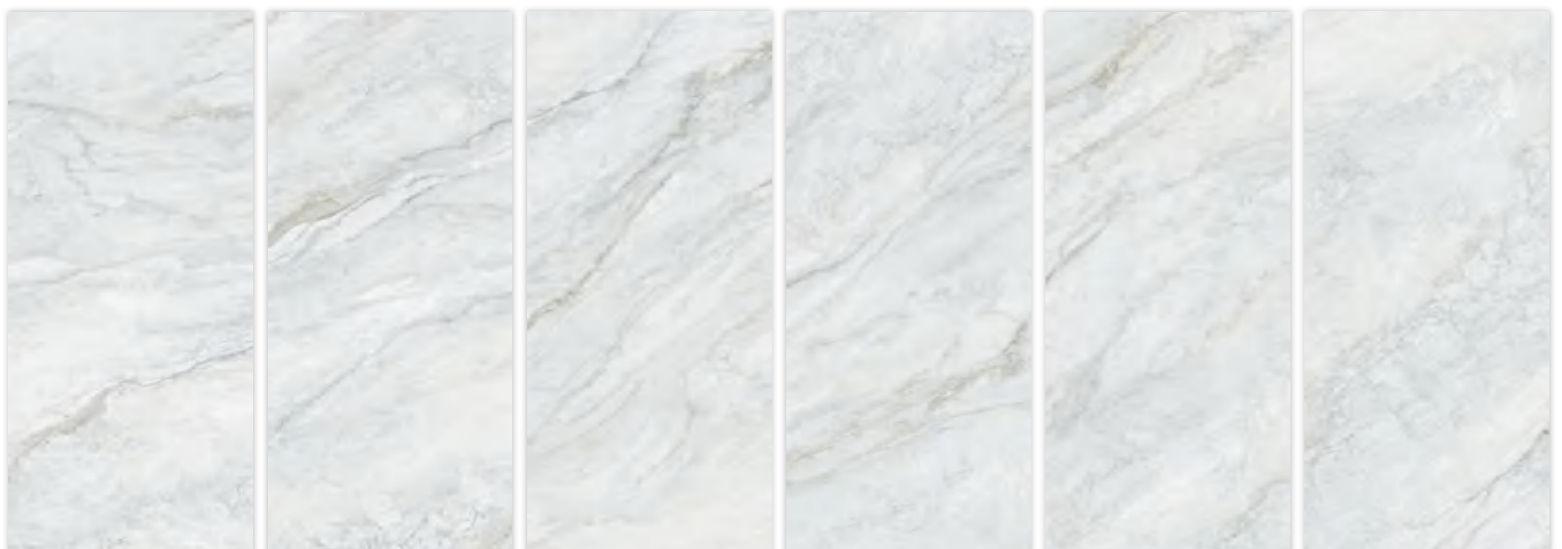

T10G150321

Finish.
Polished

Pattern.
Marble

Thickness. 
10mm

Size.

1500X750
59"X29.5"

White
MARBLE LOOK

APPLICATION