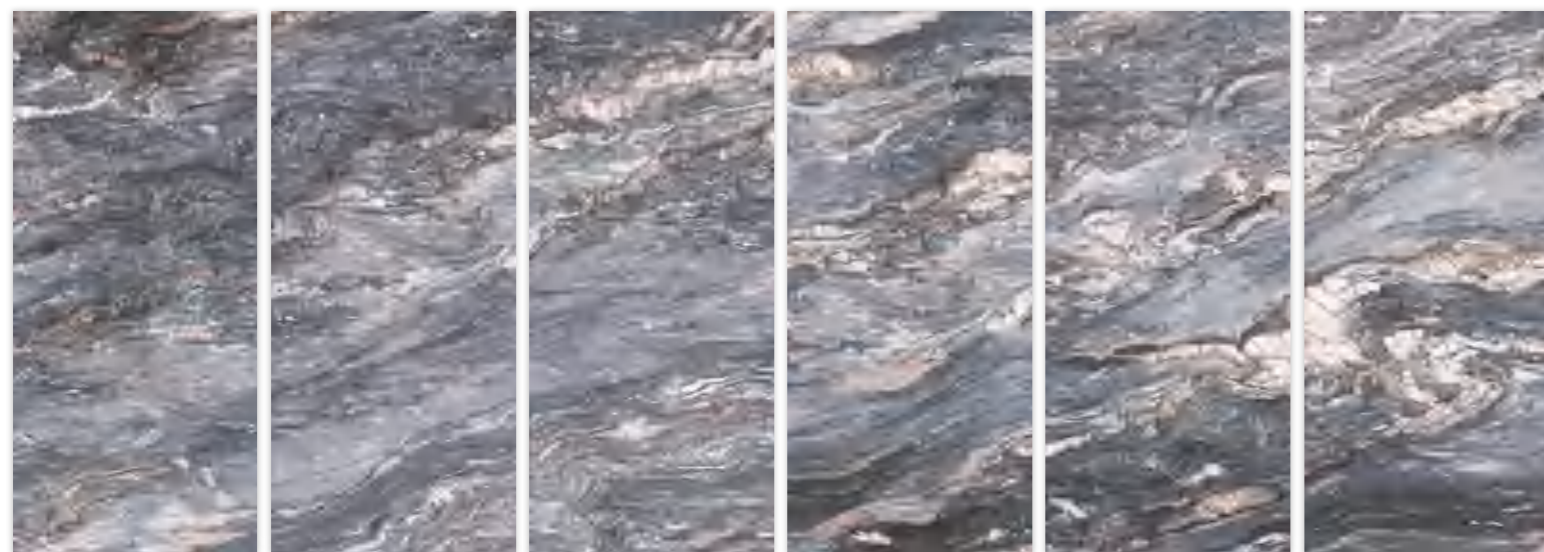

Finish.
Polished

Pattern.
Marble

Thickness.

10mm

Size.

1500X750
59"X29.5"

Blue
MARBLE LOOK

APPLICATION