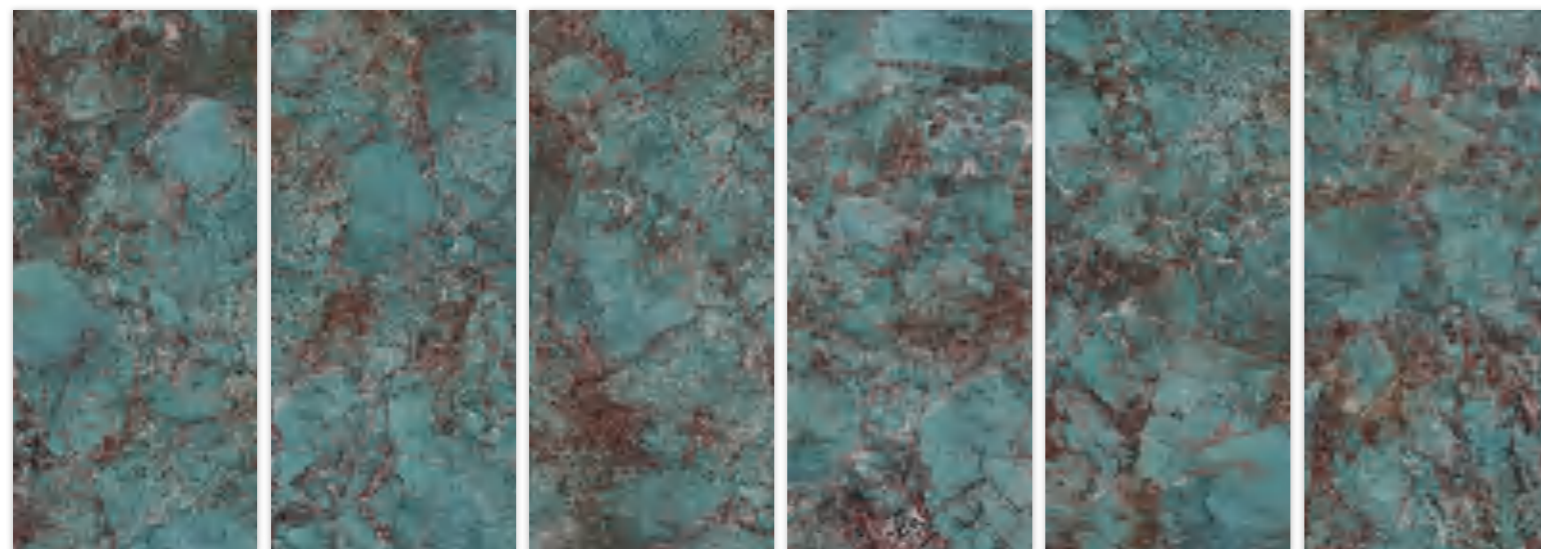

Finish.
Polished

Pattern.
Marble

Thickness.

10mm

Size.

1500X750
59"X29.5"

Green
MARBLE LOOK

APPLICATION