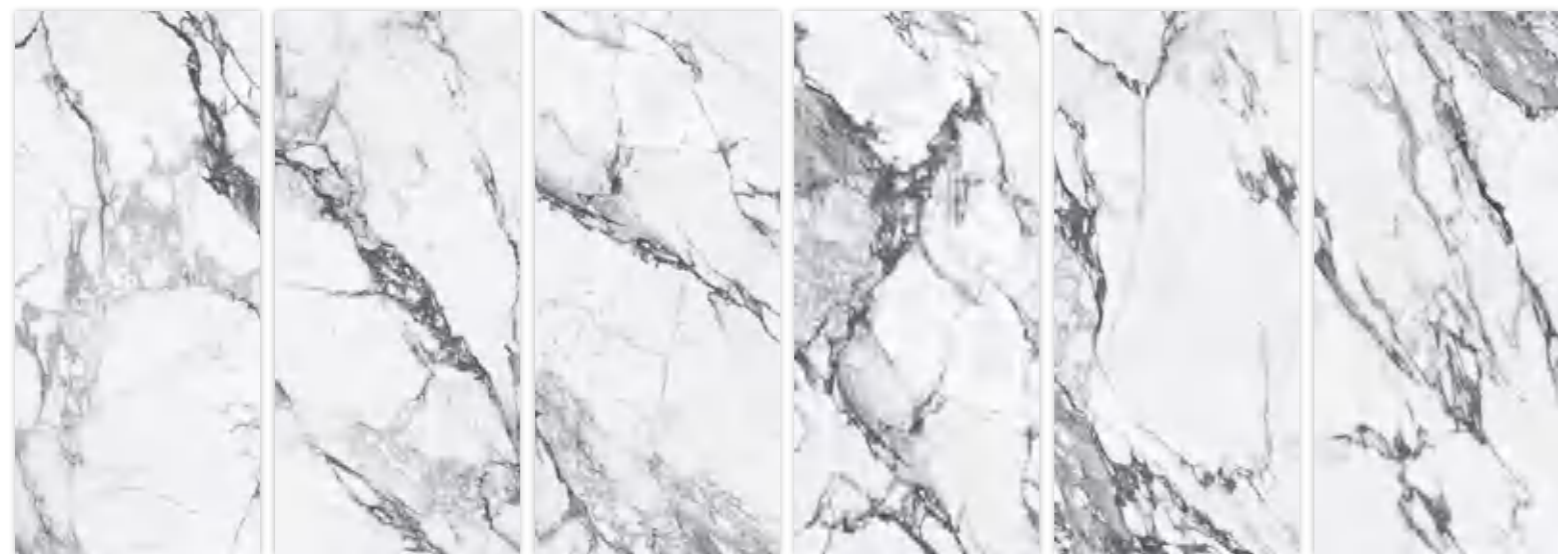

White
MARBLE LOOK