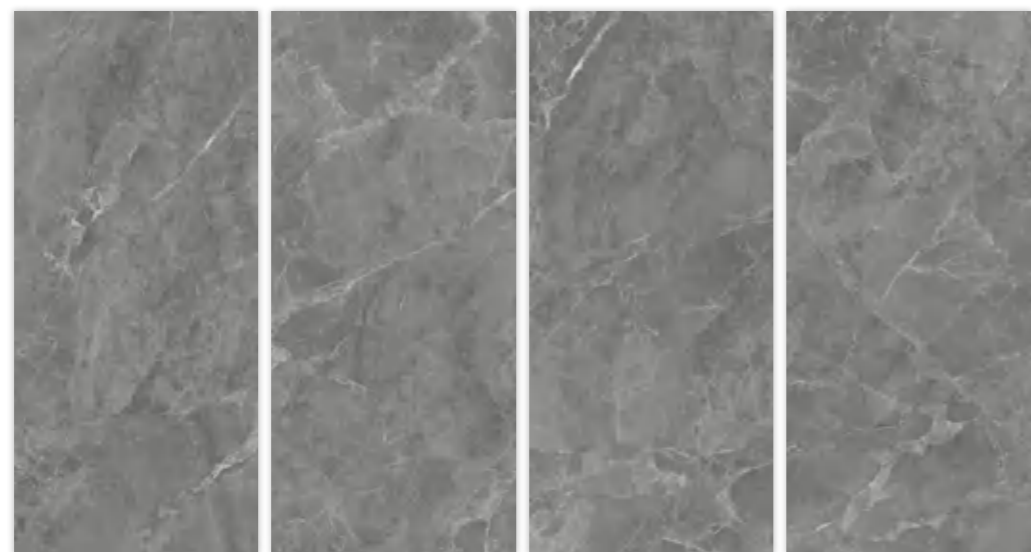

APPLICATION

Floor
WT10G150419