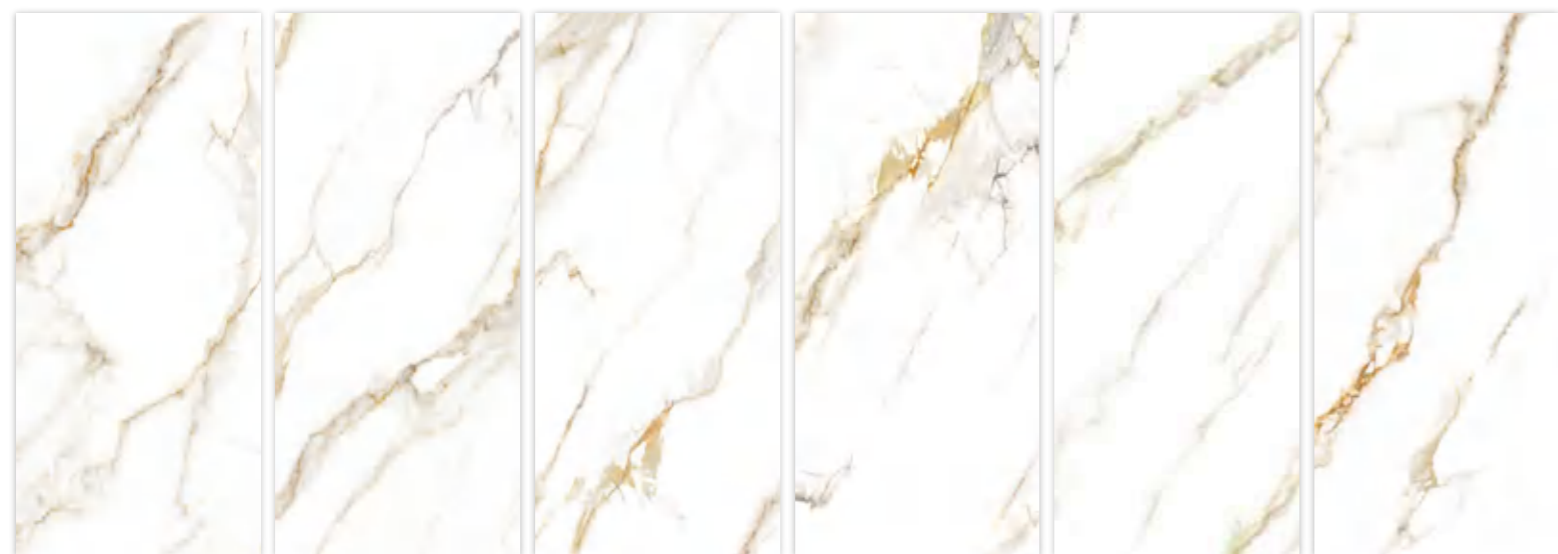

Finish.
Polished

Pattern.
Marble

Thickness.  10mm

Peeled moist and translucent lychee

Size.

1500X750
59"X29.5"

White
MARBLE LOOK

APPLICATION