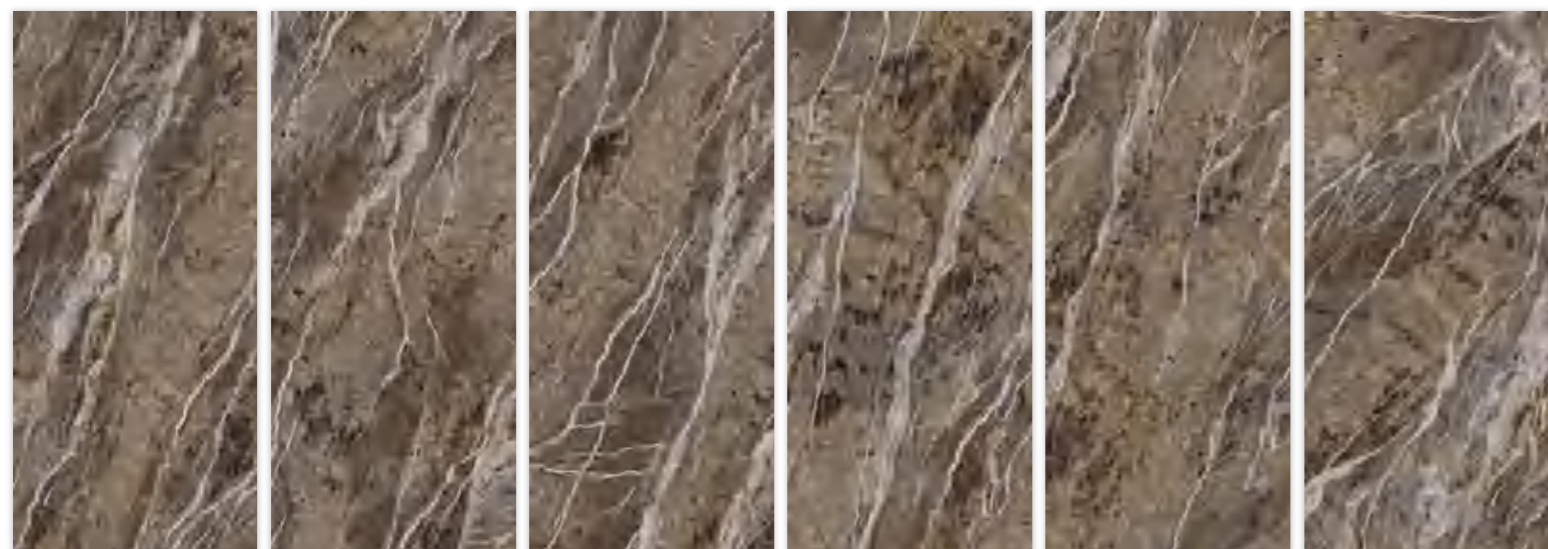

AGE GILT

T10G150245

Finish.
Polished

Pattern.
Marble

Thickness.  10mm

Size.

1500X750
59"X29.5"

The copper-brown color is intertwined with the flowing white pattern, creating a wonderful feeling. These retro colors are about feelings, but not just feelings. As the light slowly climbs up the static brick surface, the vigorous veins show clearly visible power. Perhaps it is this refreshing texture that makes people so addicted to the questioning of traditional culture.