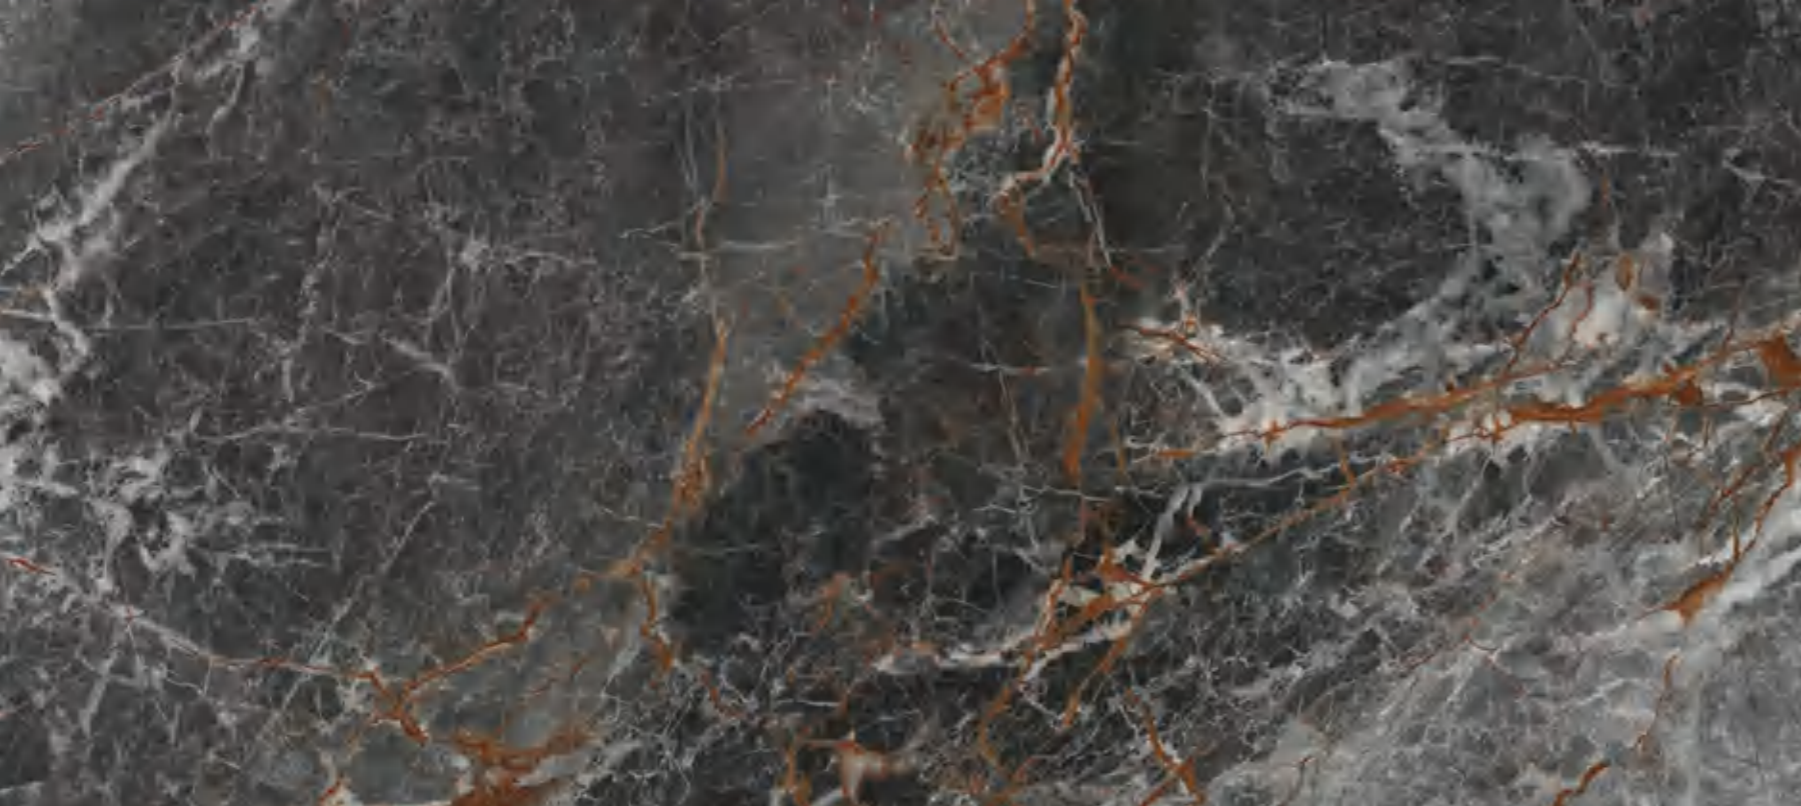

Size.

900X900
35.4"X35.4"

Grey
MARBLE LOOK

APPLICATION

Wall
FGK996250

Floor
FGK996257

ICEFIELD GREY

T10G150235