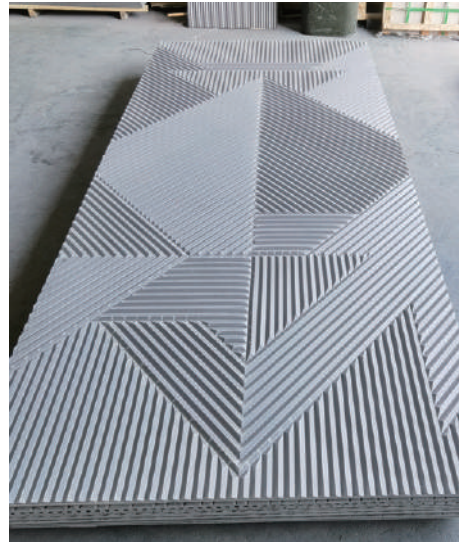

No. 23 Compound surf pattern
size1220*2440*12mm

No. 24 Rhomboid pass pattern
size1220*2440*12mm

No. 25 Mosaic with large V pattern
size 1220*2440*12mm

No. 26 Small V Mosaic
size 1220*2440*12mm

No. 30 Cubic
ladders size 1220*2440*12mm

No. 32 Small V cross stripes
size 1220*2440*12mm

No. 27 Mosaic drop
linesize 1220*2440*12mm

No. 28 Combination parquet
size 1220*2440*12mm

No. 33 Big V wrong
stripessize 1220*2440*12mm

No. 34 Big V wrong
stripessize 1220*2440*12mm