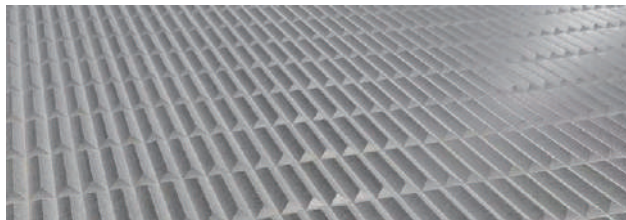

No.13 Cylindrical trough
size1220*2440*12mm

No.14 Groove with a pointed groove of a cylinder
size1220*2440*12mm

No.15 Pyramid trough
size1220*2440*12mm

No.16 Gold drill slot
size1220*2440*12mm

No.17 Diamond star
size1220*2440*12mm