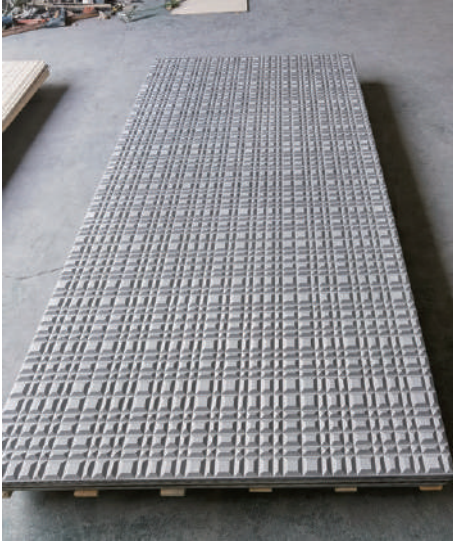

No. 23 Compound surf pattern
size1220*2440*12mm

No. 24 Rhomboid pass pattern
size1220*2440*12mm

No. 25 Mosaic with large V pattern
size 1220*2440*12mm

No. 26 Small V Mosaic
size 1220*2440*12mm

No. 30 Cubic
ladders size 1220*2440*12mm