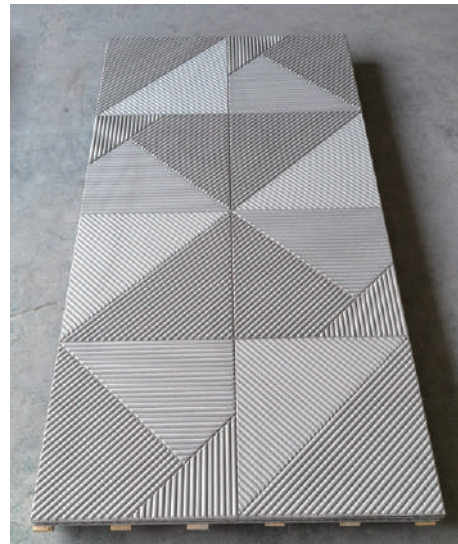

No. 37 Cylinder groove mispattern
size 1220*2440*12mm