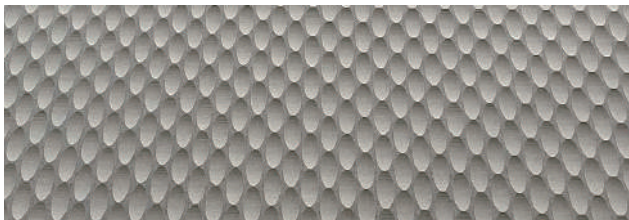

CHUTE TYPE CEMENT BOARD

No. 19 Month into which
size 1220*2440*12mm