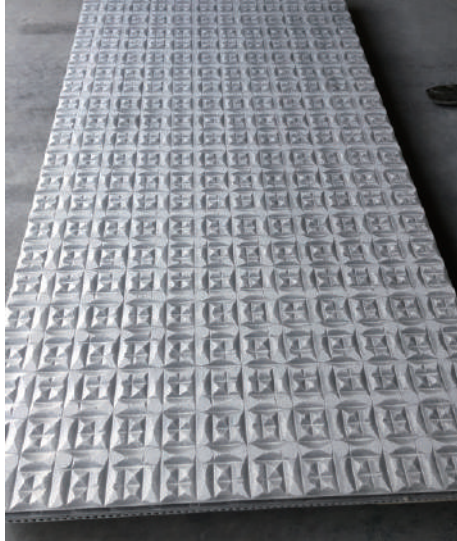

No. 32 Small V cross stripes
size 1220*2440*12mm

No. 27 Mosaic drop
linesize 1220*2440*12mm

No. 28 Combination parquet
size 1220*2440*12mm

No. 33 Big V wrong
stripessize 1220*2440*12mm

No. 34 Big V wrong
stripessize 1220*2440*12mm

No. 29 tripod
size 1220*2440*12mm

No. 36 Large V (U-shaped slot)
size 1220*2440*12mm

No. 35 square
size 1220*2440*12mm

No. 37 Cylinder groove mispattern
size 1220*2440*12mm

No. 31Square
stonesize1220*2440*12mm