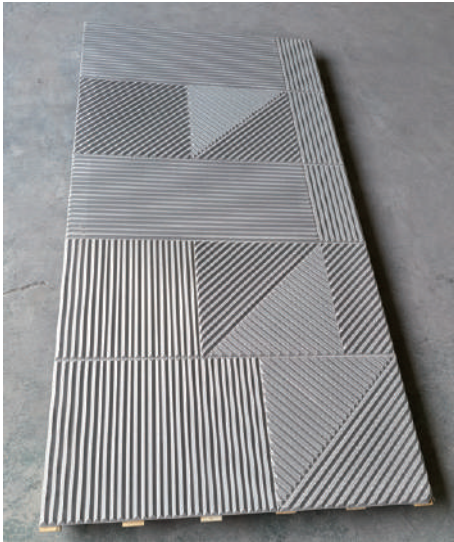

No. 23 Compound surf pattern
size1220*2440*12mm

No. 24 Rhomboid pass pattern
size1220*2440*12mm

No. 25 Mosaic with large V pattern
size 1220*2440*12mm

No. 26 Small V Mosaic
size 1220*2440*12mm

No. 30 Cubic
ladders size 1220*2440*12mm

No. 32 Small V cross stripes
size 1220*2440*12mm

No. 27 Mosaic drop
linesize 1220*2440*12mm

No. 28 Combination parquet
size 1220*2440*12mm

No. 33 Big V wrong
stripessize 1220*2440*12mm

No. 34 Big V wrong
stripessize 1220*2440*12mm