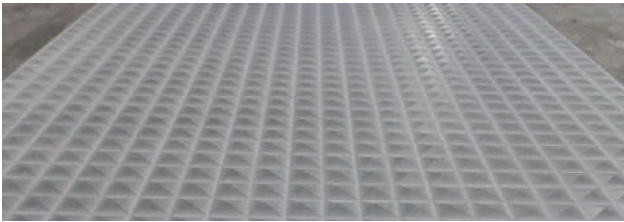

No.15 Pyramid trough
size1220*2440*12mm