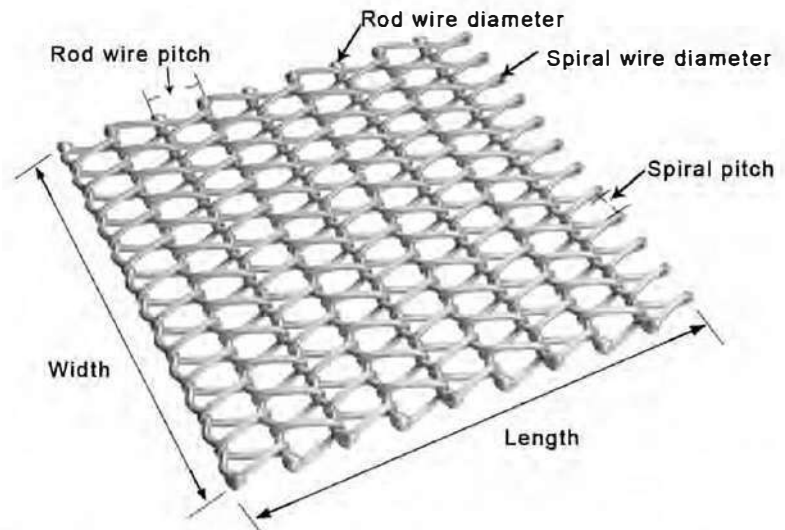

SPECIFICATION:

Material: stainless steel, carbon steel, brass, copper, other metal alloys.
Spiral wire mesh: Round or Flat
Spiral wire diameter: 1.2mm-10mm
Spiral wire pitch: 3mm-38mm
Rod Type: straight or bent
Rod diameter: 1.3mm-5mm
Rod pitch: 13mm-64.5mm
Surface treatment: Metal Original color, Titanium Coated, etc.
85% of customers choose Metal Original color
15% customer choose others

Features

- Good resistance to corrosion, wear.
- resistance.
- High temperature resistance.
- Anti-oxidation and anti-fracture characteristics.
- Made of stainless steel wire, durable and long lasting.
- Reasonable design, easy to install.
- Strong enough, fashionable elements as facade cladding.

APPLICATIONS

- Facade cladding
- Instance exhibition hall
- Hotels
- Office building
- Conveyor belt facade

Normal Mesh Thickness(mm)	Spiral Pitch (mm)	Spiral Wire Dia. (mm)	Rod Wire Pitch (mm)	Rod Wire Dia. (mm)
7.7	16.94	1.63	19.05	1.63
8.9	16.94	2.03	19.05	2.03
7.3	10.16	1.43	12.7	1.42
6.7	10.16	1.63	12.7	1.63
6	7.26	1.22	8.47	1.22
6	7.26	1.42	8.47	1.42
6.4	7.26	1.63	8.47	1.63
6.1	6.35	1.42	6.35	1.42
6.4	6.35	1.63	6.35	1.63
4	5.08	0.91	6.35	1.22
5.2	5.08	1.22	6.35	1.22
5.6	5.08	1.22	5.08	1.22