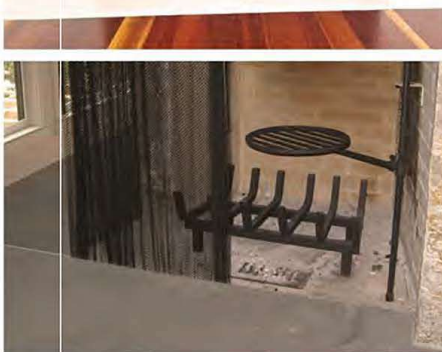

APPLICATIONS

FEATURE

- Painted with rust-inhibiting enamel
- High temperatures resistance
- Corrosion resistance
- Fireproof
- Long service life
- Safe and flexible