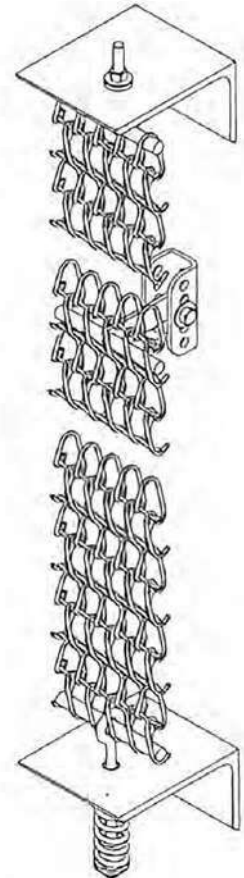

INSTALLATION

Features

- Good resistance to corrosion, wear.
- resistance.
- High temperature resistance.
- Anti-oxidation and anti-fracture characteristics.
- Made of stainless steel wire, durable and long lasting.
- Reasonable design, easy to install.
- Strong enough, fashionable elements as facade cladding.

APPLICATIONS

- Facade cladding
- Instance exhibition hall
- Hotels
- Office building
- Conveyor belt facade

TOP ATTACHMENT

INTERMEDIATE ATTACHMENT AS REQUIRED