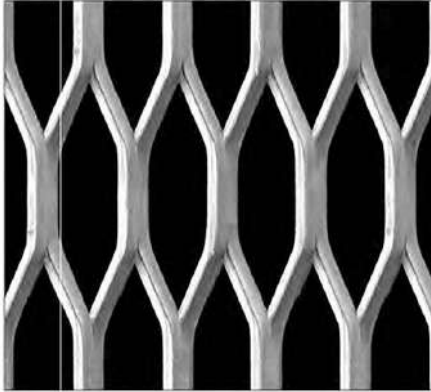

EXPANDED METAL - GRATING