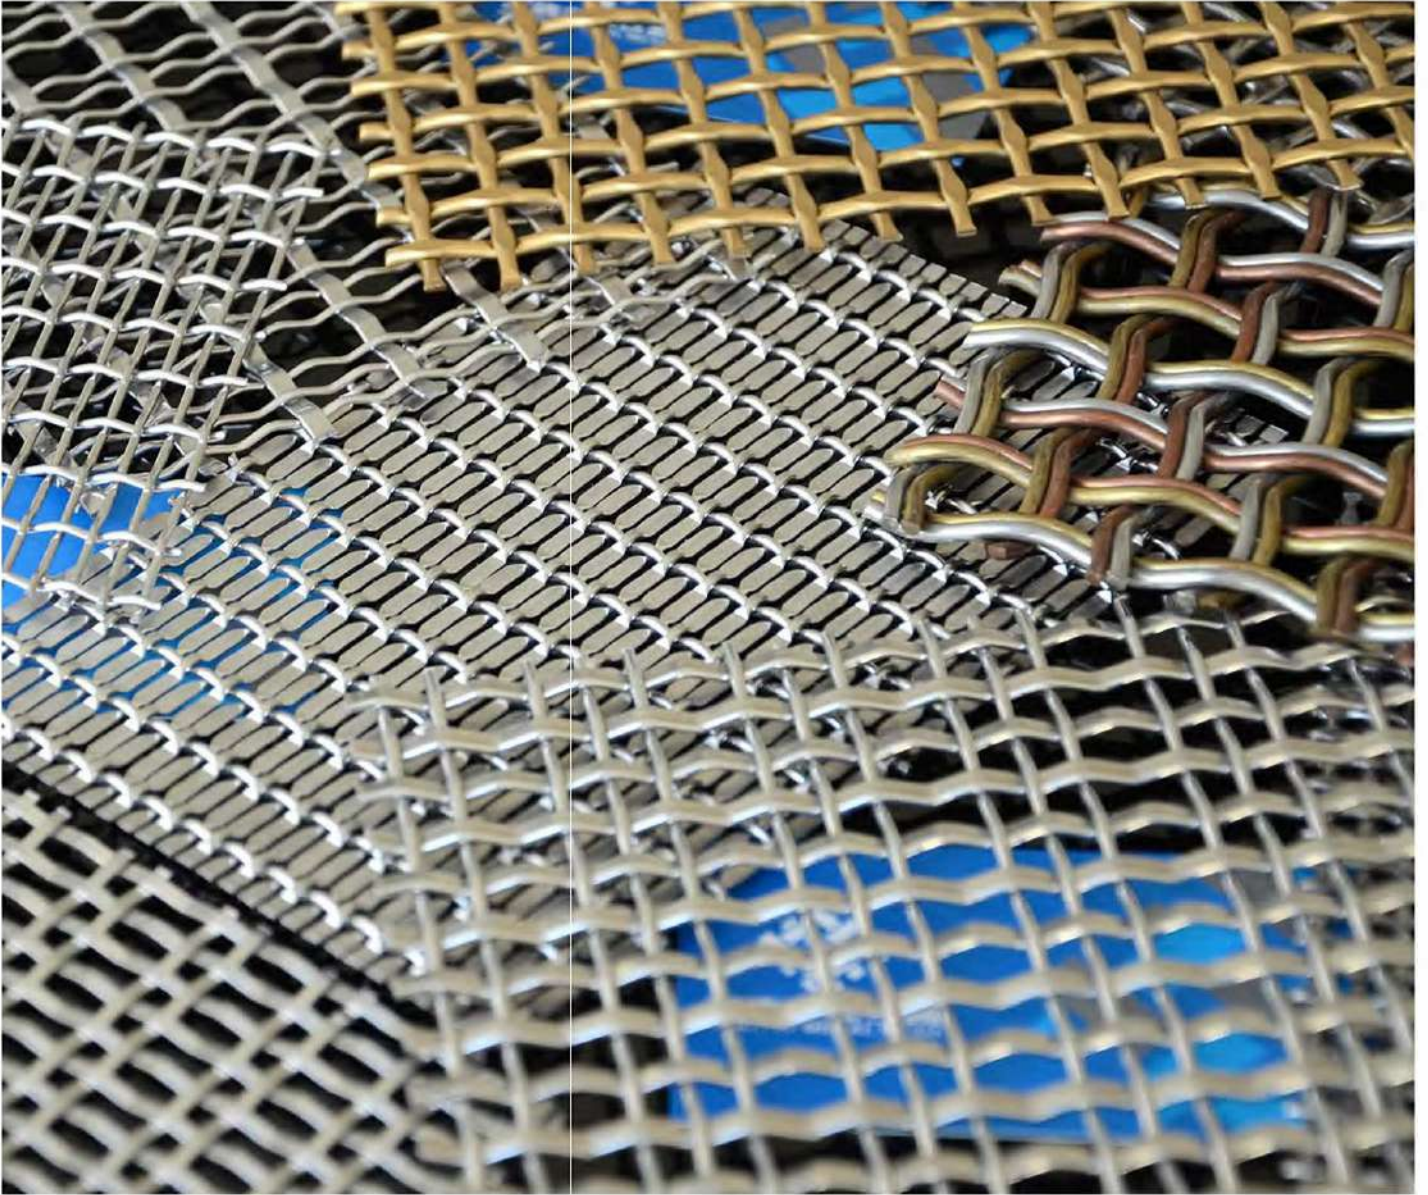

DECORATIVE CRIMPED WOVEN MESH

16+Year's experience for producing decorative and architectural wire mesh
Glad to work with worldwide architects and designers