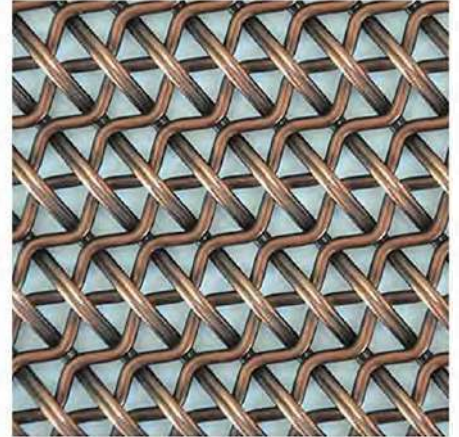

MORE PATTERNS

100+ patterns, accept custom designs

SPACE

- Partition
- Window
- Interior Design
- Exterior Design
- Wall Covering
- Building Decoration

APPLICATIONS

- Cladding
- Partitions
- Balustrades
- Flooring
- Counters
- Furniture
- Signage
- Displays
- Facades
- Privacy sections

HTAR-004