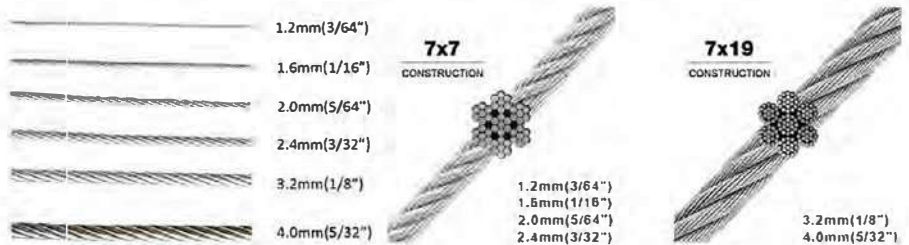

Stainless Steel Rope Mesh

Stainless steel rope mesh is called stainless steel cable mesh, zoo mesh, protective mesh, etc. It has a unique decorative style and more strong security. The diamond hole pattern makes the mesh strong and flexible. Different opening sizes can be customized to meet the different needs of customers. Widely used for interior staircase decoration, railing, suspension bridge, zoo protective, etc.

Stainless Steel Rope Mesh

SPACE

- Zoo
- Window
- Interior Design
- Building
- Wall Covering

Stainless steel material standard: Chemical Composition(%)

Steel Grade	C	S	Mn	P	S	Cr	Ni	Mo
304	≤0.08	≤1.00	≤2.0	≤0.045	≤0.030	18.0-20.0	8.0-12.0	
304L	≤0.03	≤1.00	≤2.0	≤0.045	≤0.030	18.0-20.0	8.0-12.0	
316	≤0.08	≤1.00	≤2.0	≤0.045	≤0.030	16.0-18.0	10.0-14.0	2-3
316L	≤0.03	≤1.00	≤2.0	≤0.045	≤0.030	16.0-18.0	10.0-14.0	2-3

Wire Rope Diameter

Wire Rope Structure

APPLICATIONS

- Bird Aviary Mesh
- Zoo Animals Mesh
- Rope Mesh Railing
- Green Wall
- Security Mesh
- Helideck Mesh
- Building Facade
- Decorative Rope Mesh