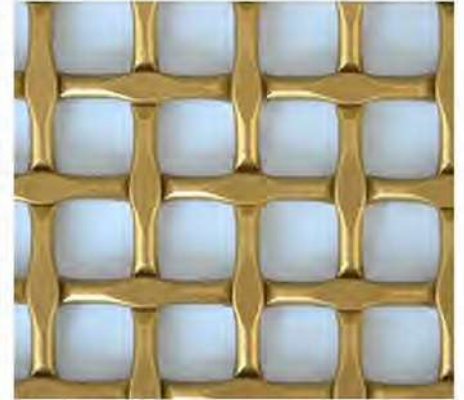

### SPACE

- Partition
- Window
- Interior Design
- Furniture
- Wall Covering

Diamond hole

Square hole

HTAR-32 is an eye-catching golden decorative wire mesh with an opening rate of 60%. It is woven from stainless steel wire and golden color spray-painted on the surface. The process of flattening at each intersection increases the visual sense. Products can also be customized according to customer requirements..