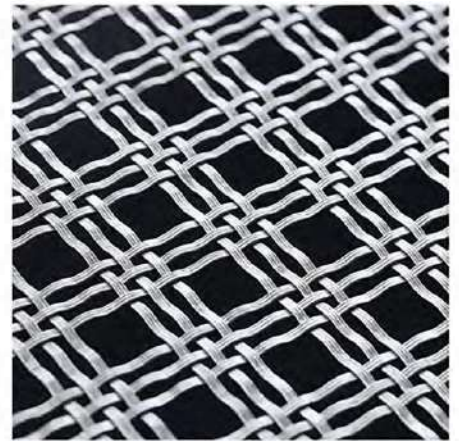

MORE PATTERNS

100+ patterns, accept custom designs

SPACE

- Partition
- Window
- Interior Design
- Exterior Design
- Wall Covering
- Building Decoration

APPLICATIONS

- Cladding
- Partitions
- Balustrades
- Flooring
- Counters
- Furniture
- Signage
- Displays
- Facades
- Privacy sections

HTAR-10