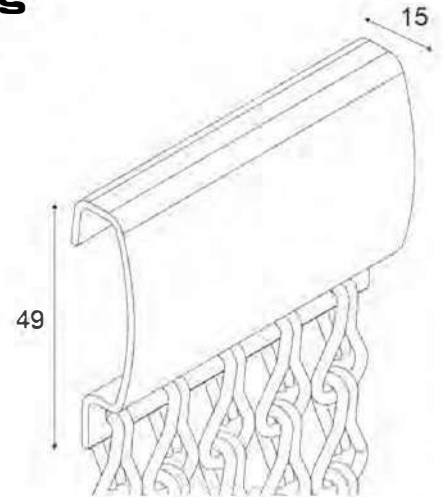

Fixation systems

PCA

SHAPES
SYSTEM