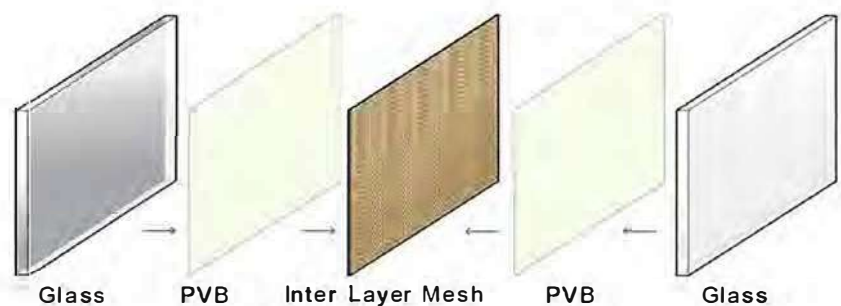

Metal Mesh Laminated Glass

Decorative laminated glass uses a colored inter-layer or embedded decorative materials (metal mesh, woven wire mesh, etc.) in the inter-layer of traditional laminated glass. The metal mesh laminate not only makes the glass have excellent resistance to attack, but also protects people from damage from glass debris. Metal mesh laminated glass is safe and strong, and adds elegance and artistic atmosphere to the windows of the building. Therefore, it has become a stylish and practical decoration material in modern architecture.

Specification:

Metal Mesh Material: silver coated wire/copper wire/brass wire/stainless steel wire/etc

Glass Options: Low Iron Glass (crystal clear) - as standard

Float Glass (Slight green tint)

Mirror Backed

Thickness: 4mm+4mm (nominal overall thickness 10mm)

6mm+6mm (nominal overall thickness 14mm)

As available in a combination of other glass thickness and metal mesh thickness

Max. Panel Size with Glass: 2000mm x 4700mm

Max. Width of Inter-layer metal mesh: 2000mm

Metal Mesh Pattern Design: Standard weaving designs

SPACE

- Partition
- Window
- Interior Design
- Exterior Design
- Wall Covering
- Building Decoration

APPLICATIONS

- Cladding
- Partitions
- Balustrades
- Flooring
- Counters
- Furniture
- Signage
- Displays
- Facades
- Privacy sections