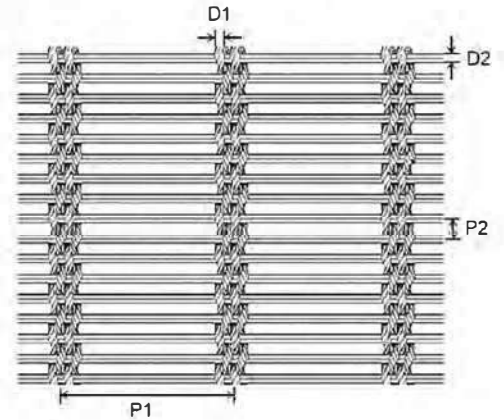

H-Type Cable and Rod Combination Mesh Specification

When ordering, please specify:

1. Weave Type
2. Wire Diameter (D1 x D2)
3. Hole Size (P1 x P2)
4. Roll Width (RW)
5. Roll Length (RL)

SPACE

- Partition
- Window
- Interior Design
- Furniture
- Wall Covering

APPLICATIONS

- Hotel
- Shopping Center
- Office
- Concert Hall
- Restaurant
- Family
- Recreation Center
- School
- Theater
- Library
- Hospital

Features

1. Strong, durable and flexible construction
   - Ventilation, light transmission and sound absorption
   - Fire protection, not flammable
   - Easy to install and clean
   - Elegant, upscale and unique style
   - Fashion and versatility
2. Various openings and sizes

Technical Parameter

Items	Cables		Rods		Open Area		Weight Kgs/m²	
	Nos. x D1 (mm)	P1 (mm)	D2 (mm)	P2 (mm)	mm	%	Stainless Steel	Copper
1	3 x 3.0	110.0	4.0	14.5	5 100.0 x 10.5	66	8.60	9.72
2	3 x 4.0	112.0	4.0	8.0	100.0 x 4.0	46	12.60	15.37
3	3 x 2.0	80.0	3.0	20.0	74.0 x 17.0	78	5.40	5.10
4	3 x 2.0	80.0	3.0	10.0	74.0 x 7.0	78	6.85	7.51
5	3 x 2.2	80.0	2.5	10.0	73.6 x 7.0	64	7.00	7.91
6	3 x 1.6	72.0	2.0	10.0	75.2 x 7.5	70	4.58	5.18
7	4 x 1.0	50.0	3.0	7.0	88.0 x 5.0	67	3.98	4.50
8	4 x 2.0	40.0	4.0	6.0	42.0 x 3.0	42	11.2	12.66
9	2 x 2.75	36.0	2.0	14.5	34.5 x 10.5	62	9.40	10.62
10	4 x 1.0	36.0	2.0	6.6	32.0 x 4.6	62	4.55	5.14
11	4 x 1.0	35.0	1.6	4.0	32.0 x 2.0	44	6.89	7.78
12	4 x 0.75	26.4	1.5	3.5	32.0 x 2.0	50	4.80	5.42
13	4 x 0.75	13.5	1.5	3.0	23.4 x 1.5	44	5.20	5.88
14	4 x 0.75	7.5	2.0	3.5	21.5 x 2.0	50	4.30	4.85
15	2 x 2.75	6.6	2.5	10	0 8.0 x 8.0	47	7.65	8.64
16	1 x 1.75	8.0	2.0	8.2	5.75 x 5.7	53	8.85	7.74
17	1 x 2.6	6.0	2.0	7.5	4.2 x 5.5	45	6.60	7.46
18	1 x 2.5	6.0	2.0	8.0	0 3.5 x 6.0	43	7.87	8.89
19	1 x 2.4	5.0	3.0	6.0	3.6 x 4.0	40	9.90	10.06
20	1 x 2.4	5.0	3.0	6.0	0 3.6 x 3.0	30	14.60	16.50
21	1 x 3.0	5.0	3.0	10.0	0 2.0 x 7.0	28	14.80	16.72
22	1 x 1.8	4.0	1.5	5.5	2.2 x 4.0	40	7.74	8.75
23	3 x 0.45	3.5	0.5	1.6	6 2.25 x 1.1	43	2.10	2.37
24	1 x 1.8	3.0	2.0	5.0	0 1.2 x 3.0	24	9.97	11.27