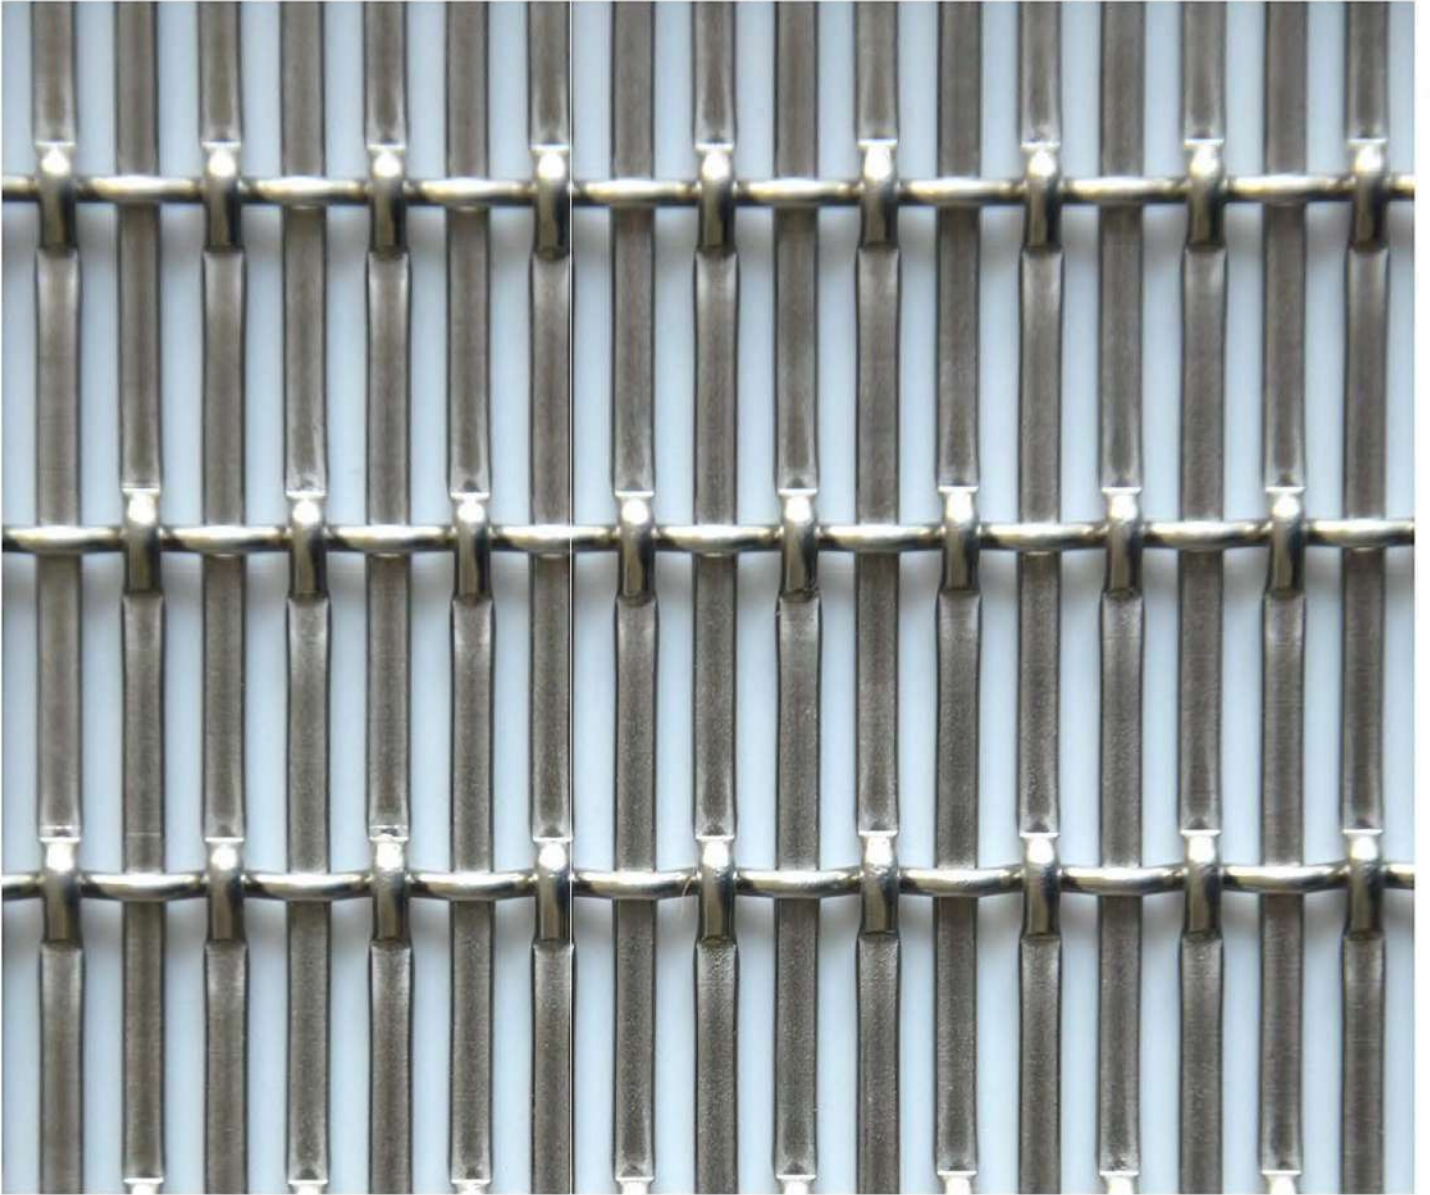

HTAR-37

16+Year's experience for producing decorative and architectural wire mesh
Glad to work with worldwide architects and designers