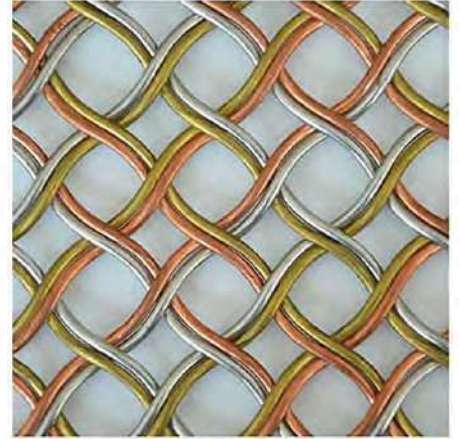

MORE PATTERNS

100+ patterns, accept custom designs

SPACE

- Partition
- Window
- Interior Design
- Exterior Design
- Wall Covering
- Building Decoration

APPLICATIONS

- Cladding
- Partitions
- Balustrades
- Flooring
- Counters
- Furniture
- Signage
- Displays
- Facades
- Privacy sections

HTAR-2