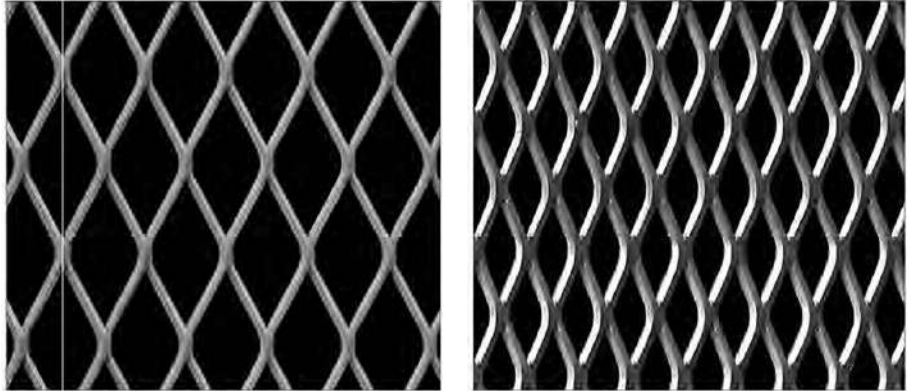

EXPANDED METAL - STANDARD

EXPANDED METAL - STANDARD

SPACE

- Partition
- Window
- Interior Design
- Furniture
- Wall Covering

Standard, or raised, expanded metal is an extremely versatile material. It's easy to control the percentage of open area to suit the application by altering the pattern size and/or strand width, thus increasing the flow of air or light in the finished product. Expanded metal offers a tremendous amount of form-ability — it's able to withstand a 90-degree bend within a 1/4" inside radius without breaking.

Manufacturers that are concerned about minimizing operating expenses will appreciate raised expanded metal's cost-effectiveness. The slitting and stretching process produces no scrap or waste material.

APPLICATIONS

- Hotel
- Shopping Center
- Office
- Concert Hall
- Restaurant
- Family
- Recreation Center
- School
- Theater
- Library
- Hospital