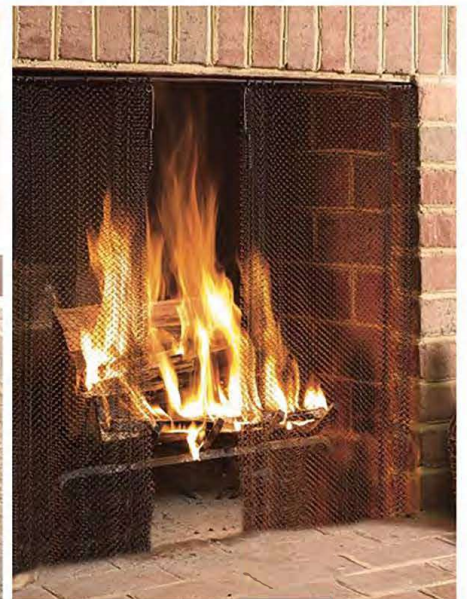

APPLICATIONS

FEATURE

- Painted with rust-inhibiting enamel
- High temperatures resistance
- Corrosion resistance
- Fireproof
- Long service life
- Safe and flexible