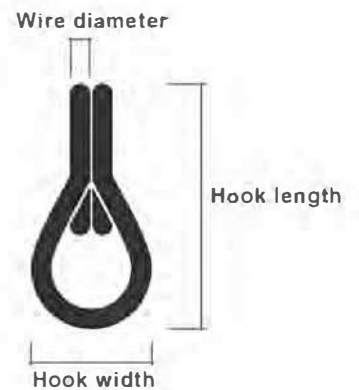

METAL CHAIN CURTAIN

Metal chain curtain also known as metal chain fly screen or metal chain door curtain, the material is commonly aluminium. No electrical conductivity, No sound absorption, Non-flammable. Fire ratings A1 and A1FL. Resistant to acids with a pH value up to 8 (not resistant to alkaline products), rustproof, working temperature allowed: -30°C up to 50°C, resistant to seawater and oxidation. It can be made various colors to match different architectural styles and designs. So it is an ideal decorative product for designers and architects.

SPACE

- Partition
- Window
- Interior Design
- Furniture
- Wall Covering

SPECIFICATION

Material	Aluminum
Surface finish	Anodized multiple colors
Wire diameter	1.5mm, 1.6mm, 2.0mm
Hook width	9 mm, 12 mm
Hook length	17mm, 20mm, 24mm
Height	Unlimited
Length	Unlimited
Weight	1.5kg/sqm-3kgs/sqm
Color	Silver, copper, brass, gold, brown, black, coffee, gray, red and etc

APPLICATIONS

- Hotel
- Shopping Center
- Office
- Concert Hall
- Restaurant
- Family
- Recreation Center
- School
- Theater
- Library
- Hospital