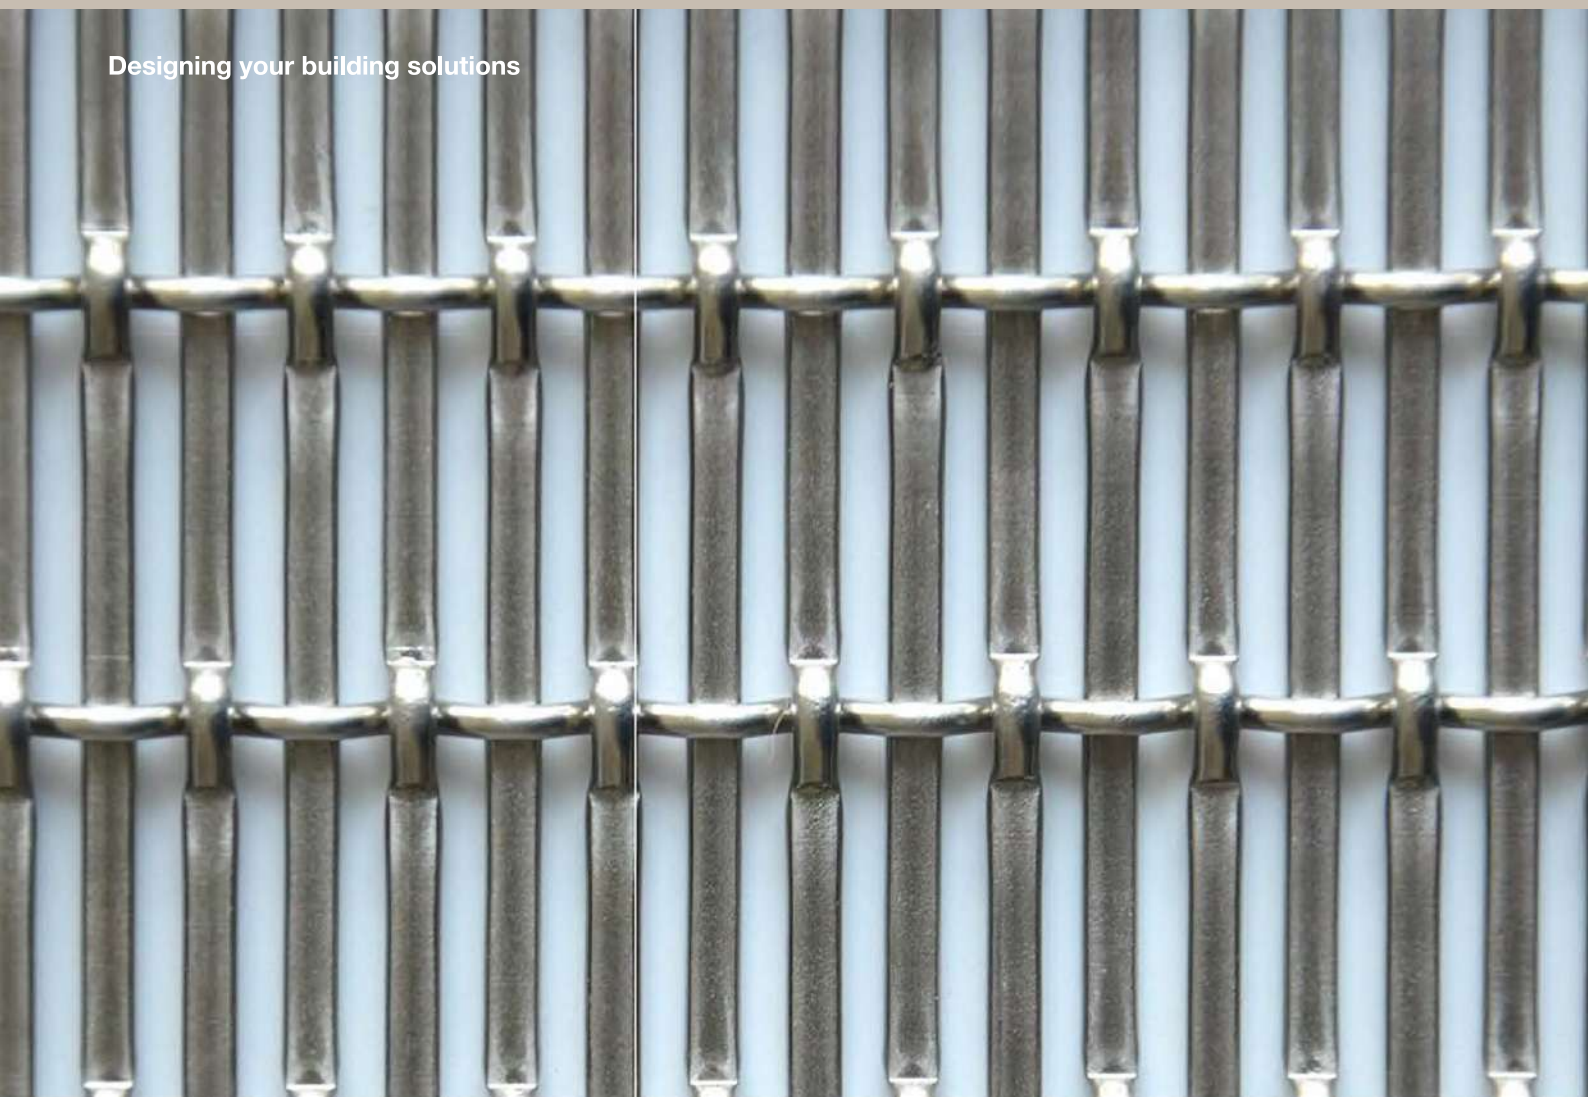

# Decorative metal mesh solutions II

Designing your building solutions

# METAL MESH CURTAIN

Metal mesh curtain is a new type of metal curtain for modern interior decoration. It is also called metal coil drapery. It is produced by special weaving machine by a pre-coiled spiral wire, the wire's length is the curtain's height. Widely used in the construction and decoration industry. It can also be painted into various colors to match different architectural styles and designs. So it is an ideal decorative product for designers and architects.