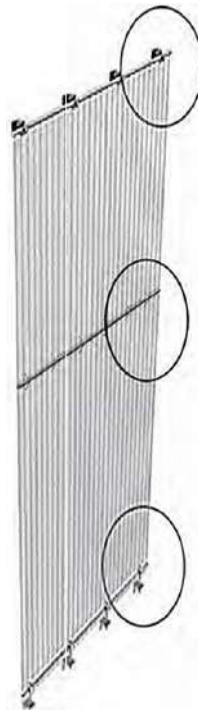

INSTALLATION

SPACE

- Partition
- Window
- Interior Design
- Furniture
- Wall Covering

APPLICATIONS

- Hotel
- Shopping Center
- Office
- Concert Hall
- Restaurant
- Family
- Recreation Center
- School
- Theater
- Library
- Hospital