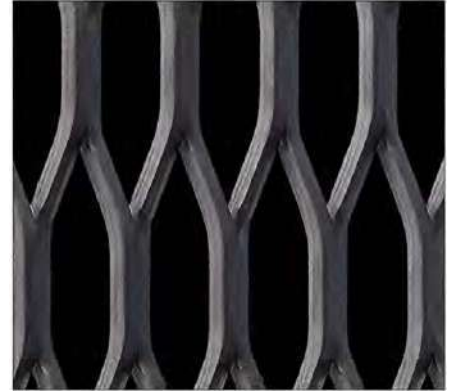

EXPANDED METAL - GRATING