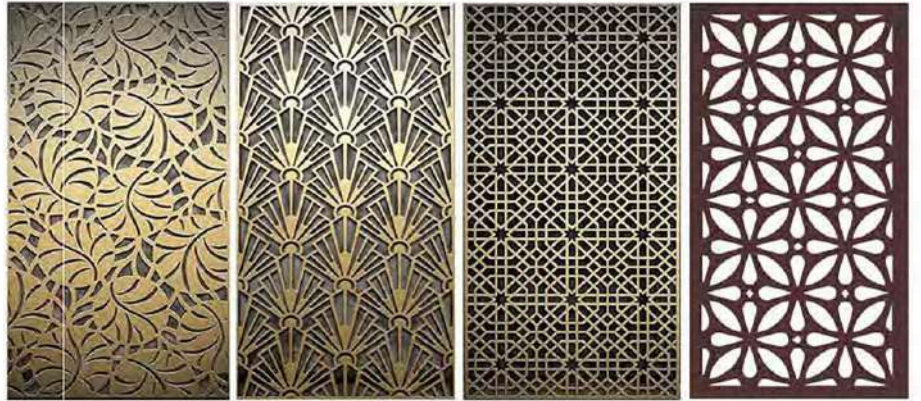

## Aluminum Laser Cut Screen