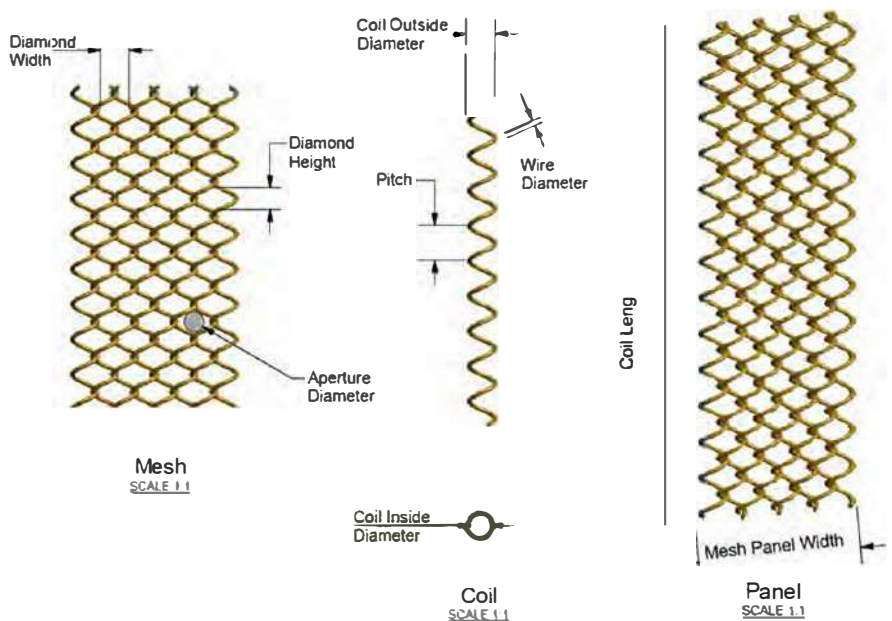

METAL MESH CURTAIN

Metal mesh curtain is a new type of metal curtain for modern interior decoration. It is also called metal coil drapery. It is produced by special weaving machine by a pre-coiled spiral wire, the wire's length is the curtain's height. Widely used in the construction and decoration industry. It can also be painted into various colors to match different architectural styles and designs. So it is an ideal decorative product for designers and architects.

SPACE

- Partition
- Window
- Interior Design
- Furniture
- Wall Covering

SPECIFICATION

Material	SS304/SS316/Aluminum
Surface finish	Primary color/Spray paint
Wire diameter	0.8mm, 1.0mm, 1.2mm, 1.3mm and etc
Aperture(Hole size)	4mm, 5mm, 6mm, 7mm, 8mm and etc
Height	Max 11m
Length	Unlimited
Weight	1kg/sqm-2kgs/sqm
Color	Silver, copper, brass, gold, rose gold, black, coffee, bronze, red and etc

APPLICATIONS

- Hotel
- Shopping Center
- Office
- Concert Hall
- Restaurant
- Family
- Recreation Center
- School
- Theater
- Library
- Hospital