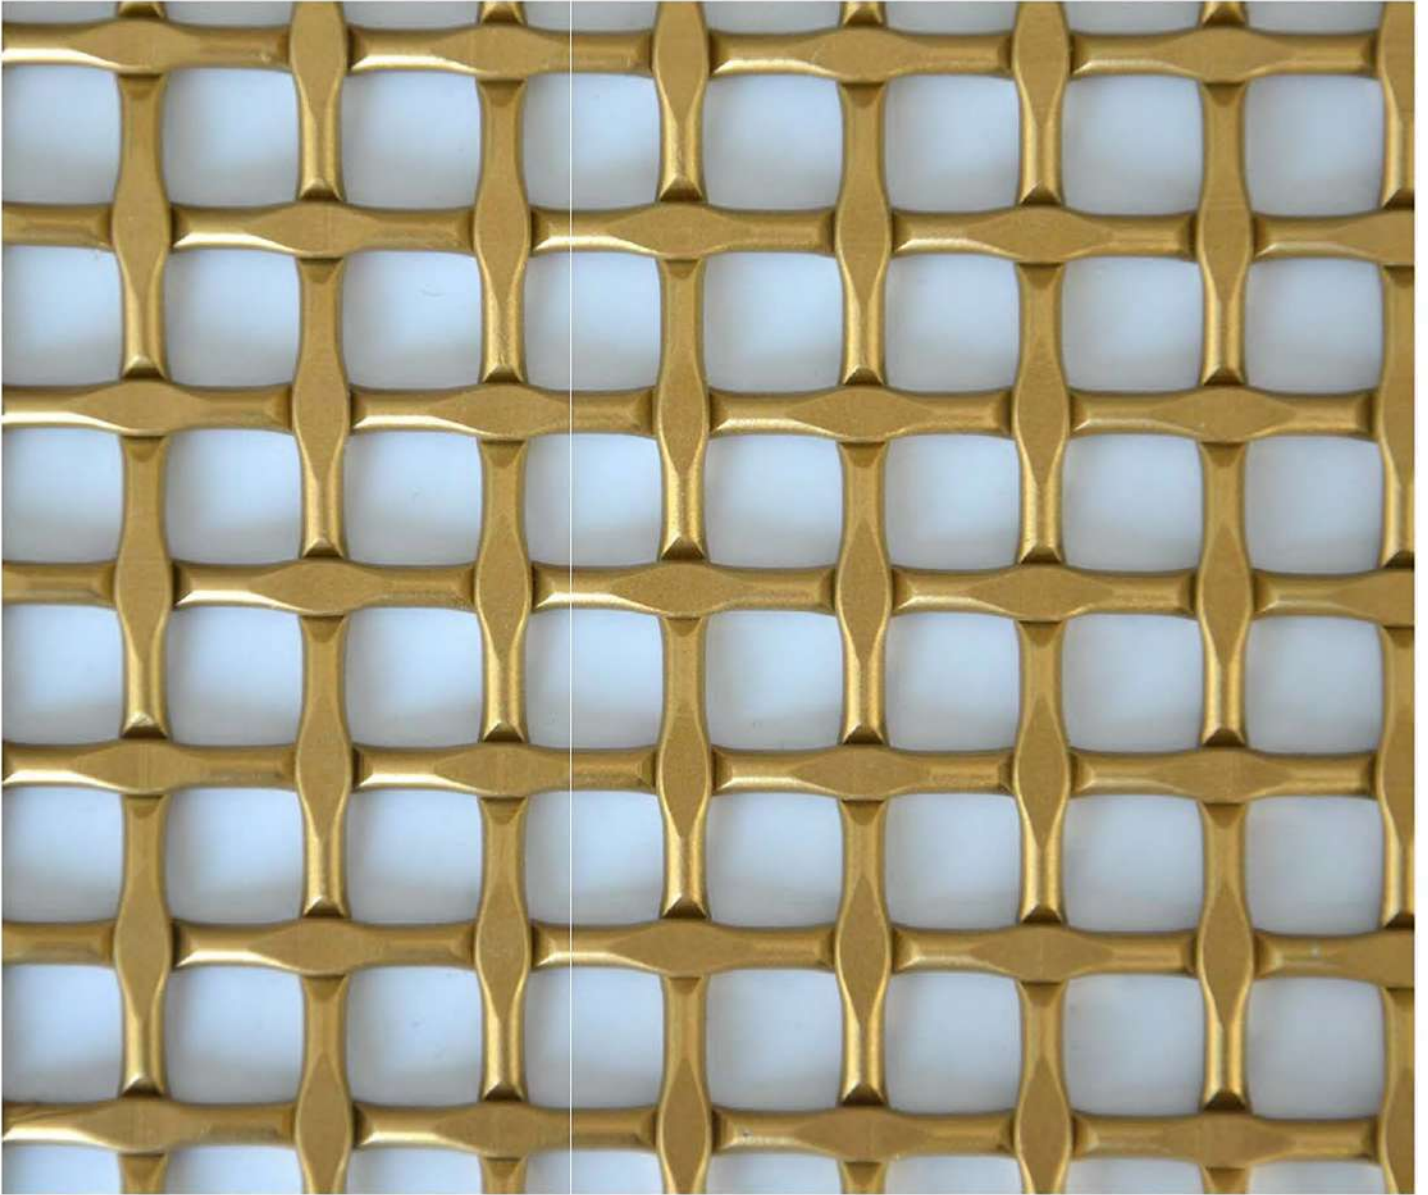

HTAR-32

16+Year's experience for producing decorative and architectural wire mesh
Glad to work with worldwide architects and designers