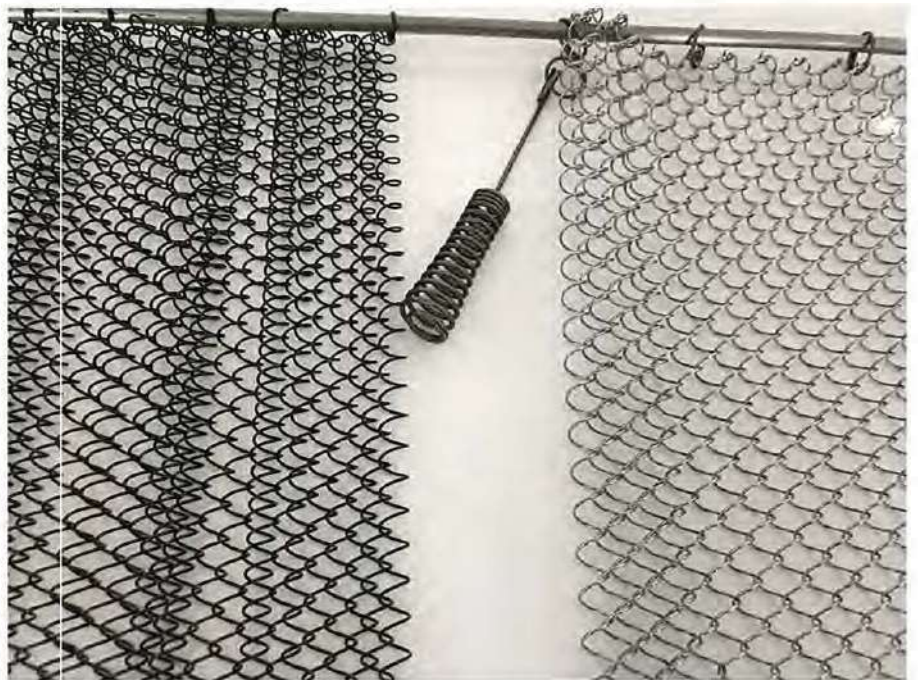

FIREPLACE MESH CURTAIN

Fireplace mesh curtain is a type of fireplace screens and a very popular product around fireplaces. They are made by mild steel or stainless steel material, designed to help block out pesky sparks, enhance the style of your fireplace. HIGHTOP fireplace mesh curtains will make your fireplace the center point of the room. Beautiful, durable and long service life.

STANDARD SPECIFICATION

Material: Mild steel, Stainless steel

One Set: Two panels, with two pulls and rings, totaling 48 inches wide.

Height: 16"-36". Can be customized.

Wire Diameter: 19 gauge

Mesh Opening: 1/4" | 3/16" | 1/8"

Hanger Rings: 1/2 inch

Curtain Pull: Included

FEATURE

- Painted with rust-inhibiting enamel
- High temperatures resistance
- Corrosion resistance
- Fireproof
- Long service life
- Safe and flexible