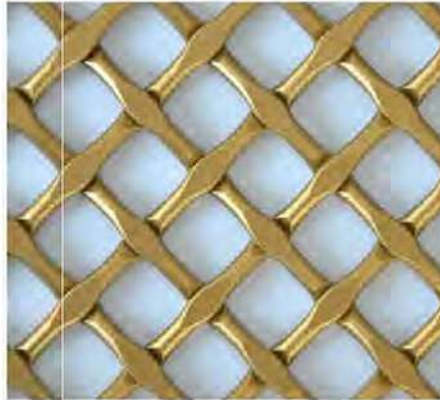

### SPACE

- Partition
- Window
- Interior Design
- Furniture
- Wall Covering

Diamond hole

Square hole

HTAR-32 is an eye-catching golden decorative wire mesh with an opening rate of 60%. It is woven from stainless steel wire and golden color spray-painted on the surface. The process of flattening at each intersection increases the visual sense. Products can also be customized according to customer requirements..