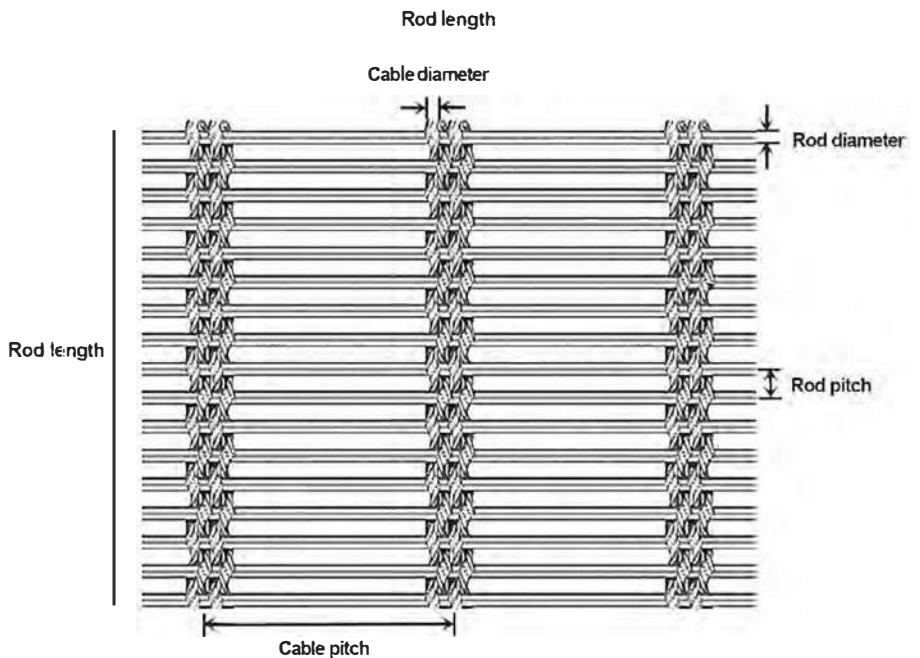

H-Type Architectural Woven Drapery

Combined with single or multiple cable wire and straight rod, the H-Type architectural woven drapery has both flexibility and stability. The H-Type architectural woven drapery is widely used in large facades and wall cladding installations. It is also popular for interior design, such as spacing dividers, staircases isolation screens, furniture, etc.

SPACE

- Partition
- Window
- Interior Design
- Furniture
- Wall Covering

APPLICATIONS

- Hotel
- Shopping Center
- Office
- Concert Hall
- Restaurant
- Family
- Recreation Center
- School
- Theater
- Library
- Hospital

Features

- Strong, durable and flexible construction
- Ventilation, light transmission and sound absorption
- Fire protection not flammable
- Easy to install and clean
- Elegant, upscale and unique style
- Fashion and versatility
- Various openings and sizes

SPECIFICATION

Material	Stainless steel, Aluminum, Brass, Copper, etc
Surface finish	Primary color/Electroplated copper, titanium/Powder coated
Wire diameter	0.8mm, 1.0mm, 1.2mm, 1.3mm and etc
Aperture(Hole size)	4mm, 5mm, 6mm, 7mm, 8mm and etc
Rod Length	Max 6m
Rope Length	Max 60m
Color	Silver, copper, brass, gold, champagne gold, black