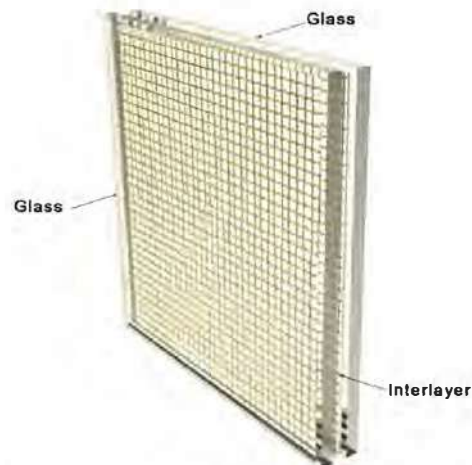

Metal Mesh Laminated Glass

Decorative laminated glass uses a colored inter-layer or embedded decorative materials (metal mesh, woven wire mesh, etc.) in the inter-layer of traditional laminated glass. The metal mesh laminate not only makes the glass have excellent resistance to attack, but also protects people from damage from glass debris. Metal mesh laminated glass is safe and strong, and adds elegance and artistic atmosphere to the windows of the building. Therefore, it has become a stylish and practical decoration material in modern architecture.

Specification:

Metal Mesh Material: silver coated wire/copper wire/brass wire/stainless steel wire/etc

Glass Options: Low Iron Glass (crystal clear) - as standard

Float Glass (Slight green tint)

Mirror Backed

Thickness: 4mm+4mm (nominal overall thickness 10mm)

6mm+6mm (nominal overall thickness 14mm)

As available in a combination of other glass thickness and metal mesh thickness

Max. Panel Size with Glass: 2000mm x 4700mm

Max. Width of Inter-layer metal mesh: 2000mm

Metal Mesh Pattern Design: Standard weaving designs

SPACE

- Partition
- Window
- Interior Design
- Exterior Design
- Wall Covering
- Building Decoration

APPLICATIONS

- Cladding
- Partitions
- Balustrades
- Flooring
- Counters
- Furniture
- Signage
- Displays
- Facades
- Privacy sections