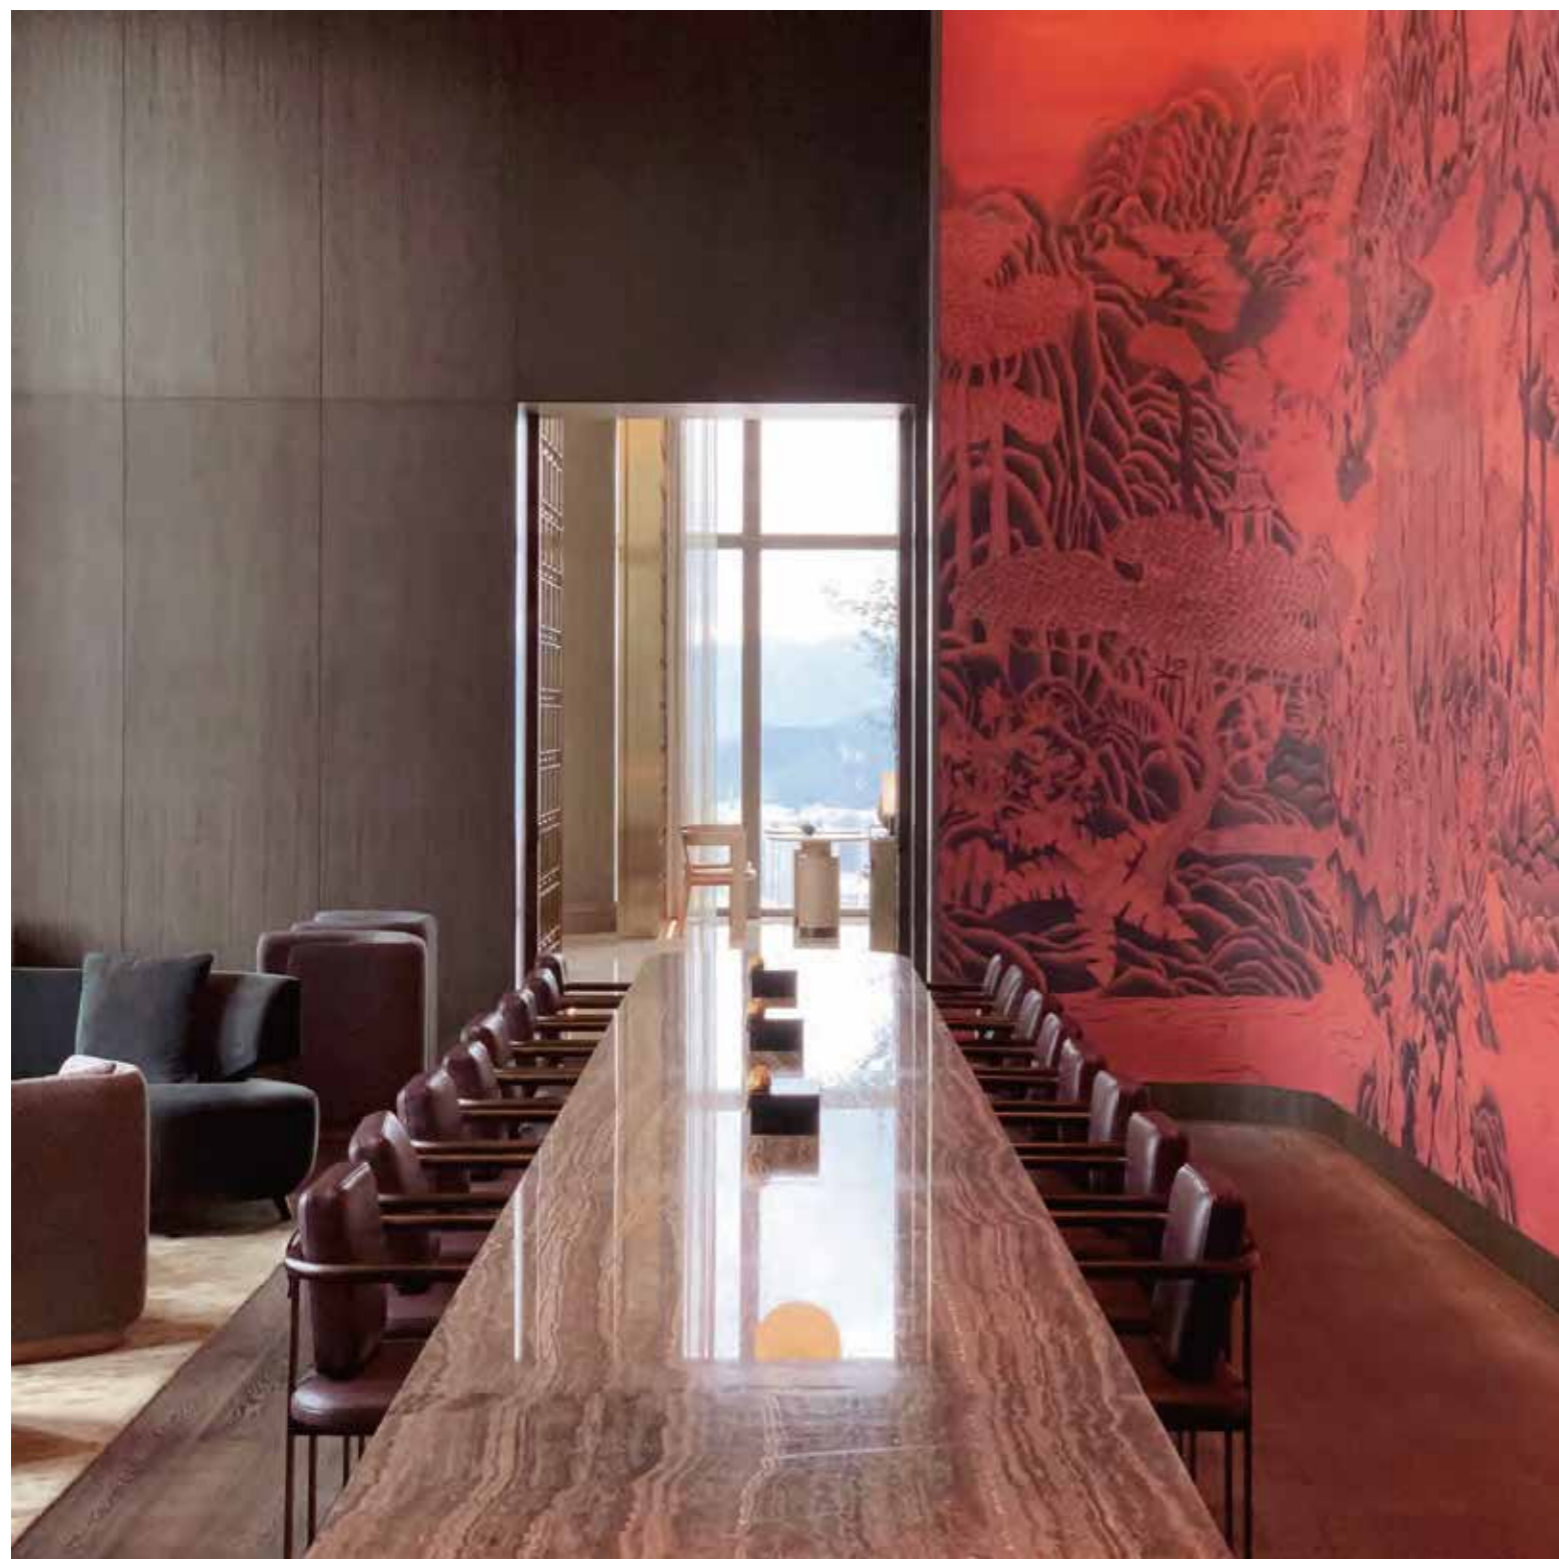

RECENT REALITY

★★★★★

Wuhan Optical Valley Marriott Hotel

Project Location Wuhan
Project Features Landmark building
Opening Time 2020 year

RECENT REALITY

★★★★★ Park Hyatt Hotel Shenzhen

Project Location Shenzhen
Project Features New landmark of urban business center
Opening Time 2019 year

RECENT REALITY

★★★★★ JW Marriott Marquis Shanghai

Project Location Shanghai
Project Features New landmark of urban business center
Opening Time 2019 year

RECENT REALITY

★★★★★ Regent Chongqing Hotel

Project Location Chongqing
Project Features Central business district
Opening Time 2016 year

RECENT REALITY

★★★★★ Marriott Hangzhou Lin'an Hotel

Project Location Hangzhou
Project Features Business Center
Opening Time 2018 year

THE PUSHANG
HOTEL AND SPA

RECENT REALITY

★★★★★ The Pushang Hotel Xiamen