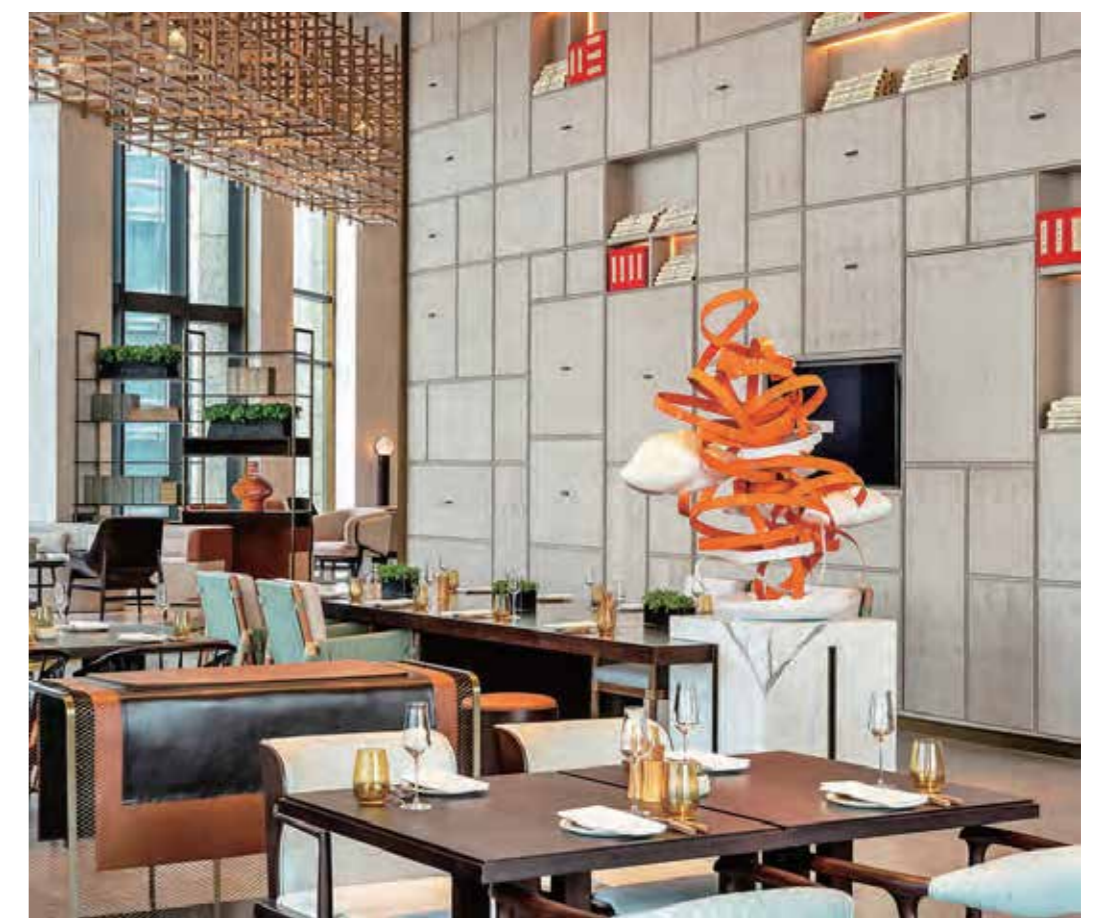

RECENT REALITY

★★★★★ Marriott Hangzhou Lin'an Hotel

Project Location Hangzhou
Project Features Business Center
Opening Time 2018 year

THE PUSHANG
HOTEL AND SPA

RECENT REALITY

★★★★★ The Pushang Hotel Xiamen

Project Location Xiamen
Project Features Landmark building
Opening Time 2018 year

THE PUSHANG
HOTEL AND SPA

THE PUSHANG
HOTEL AND SPA

THE PUSHANG
HOTEL AND SPA

RECENT REALITY

★★★★★

Canopy by Hilton Chengdu City Centre

Project Location Chengdu
Project Features Landmark building
Opening Time 2019 year

RECENT REALITY

★★★★★ The Langbo Chengdu UBC

Project Location Chengdu
Project Features Landmark buildings in Shenzhen Bay
Opening Time 2020 year