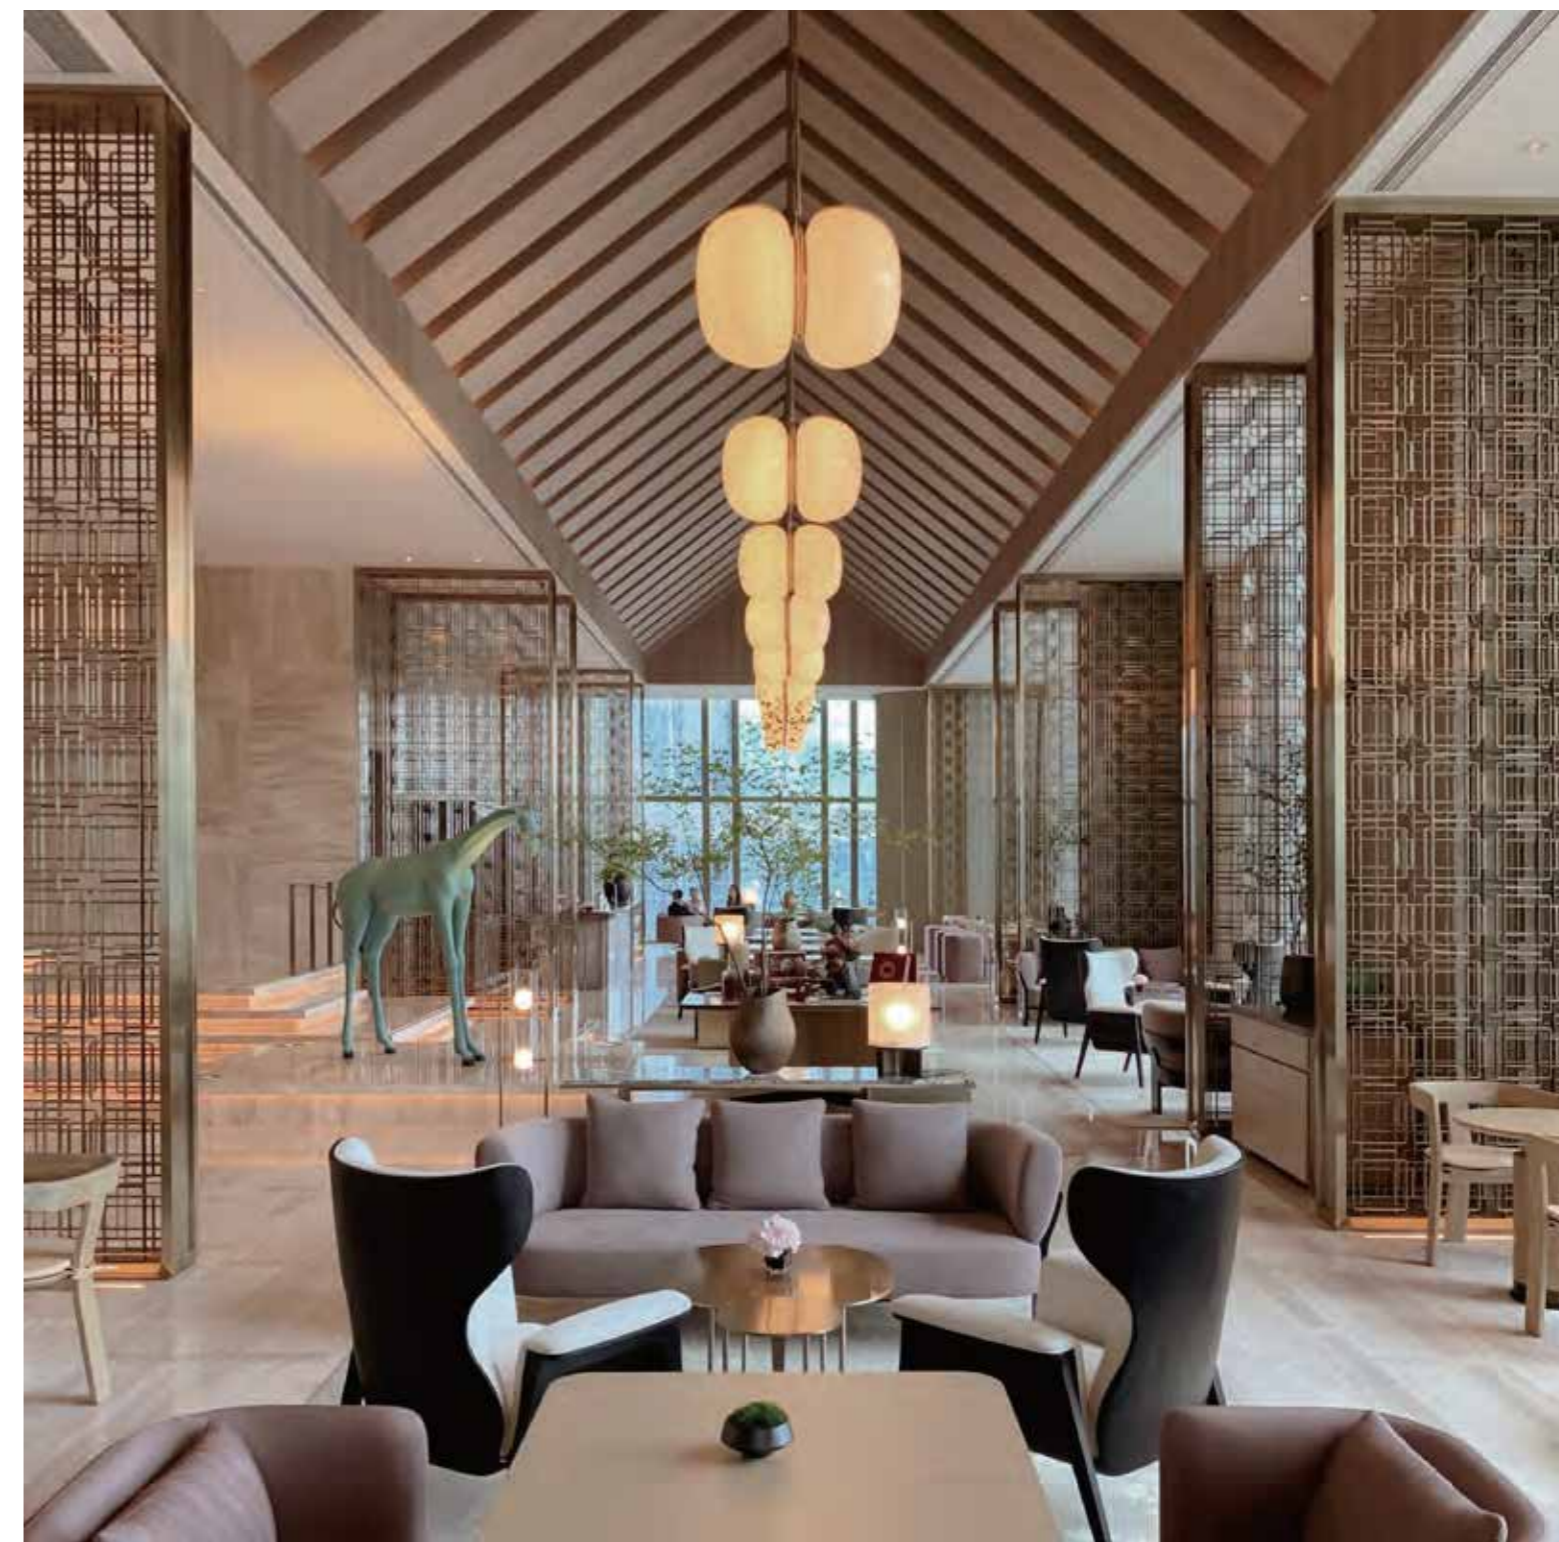

RECENT REALITY

★★★★★

Wuhan Optical Valley Marriott Hotel

Project Location Wuhan
Project Features Landmark building
Opening Time 2020 year

RECENT REALITY

★★★★★ Park Hyatt Hotel Shenzhen

Project Location Shenzhen
Project Features New landmark of urban business center
Opening Time 2019 year

RECENT REALITY

★★★★★ JW Marriott Marquis Shanghai

Project Location Shanghai
Project Features New landmark of urban business center
Opening Time 2019 year

RECENT REALITY

★★★★★ Regent Chongqing Hotel

Project Location Chongqing
Project Features Central business district
Opening Time 2016 year

RECENT REALITY

★★★★★ Marriott Hangzhou Lin'an Hotel

Project Location Hangzhou
Project Features Business Center
Opening Time 2018 year

THE PUSHANG
HOTEL AND SPA

RECENT REALITY

★★★★★ The Pushang Hotel Xiamen