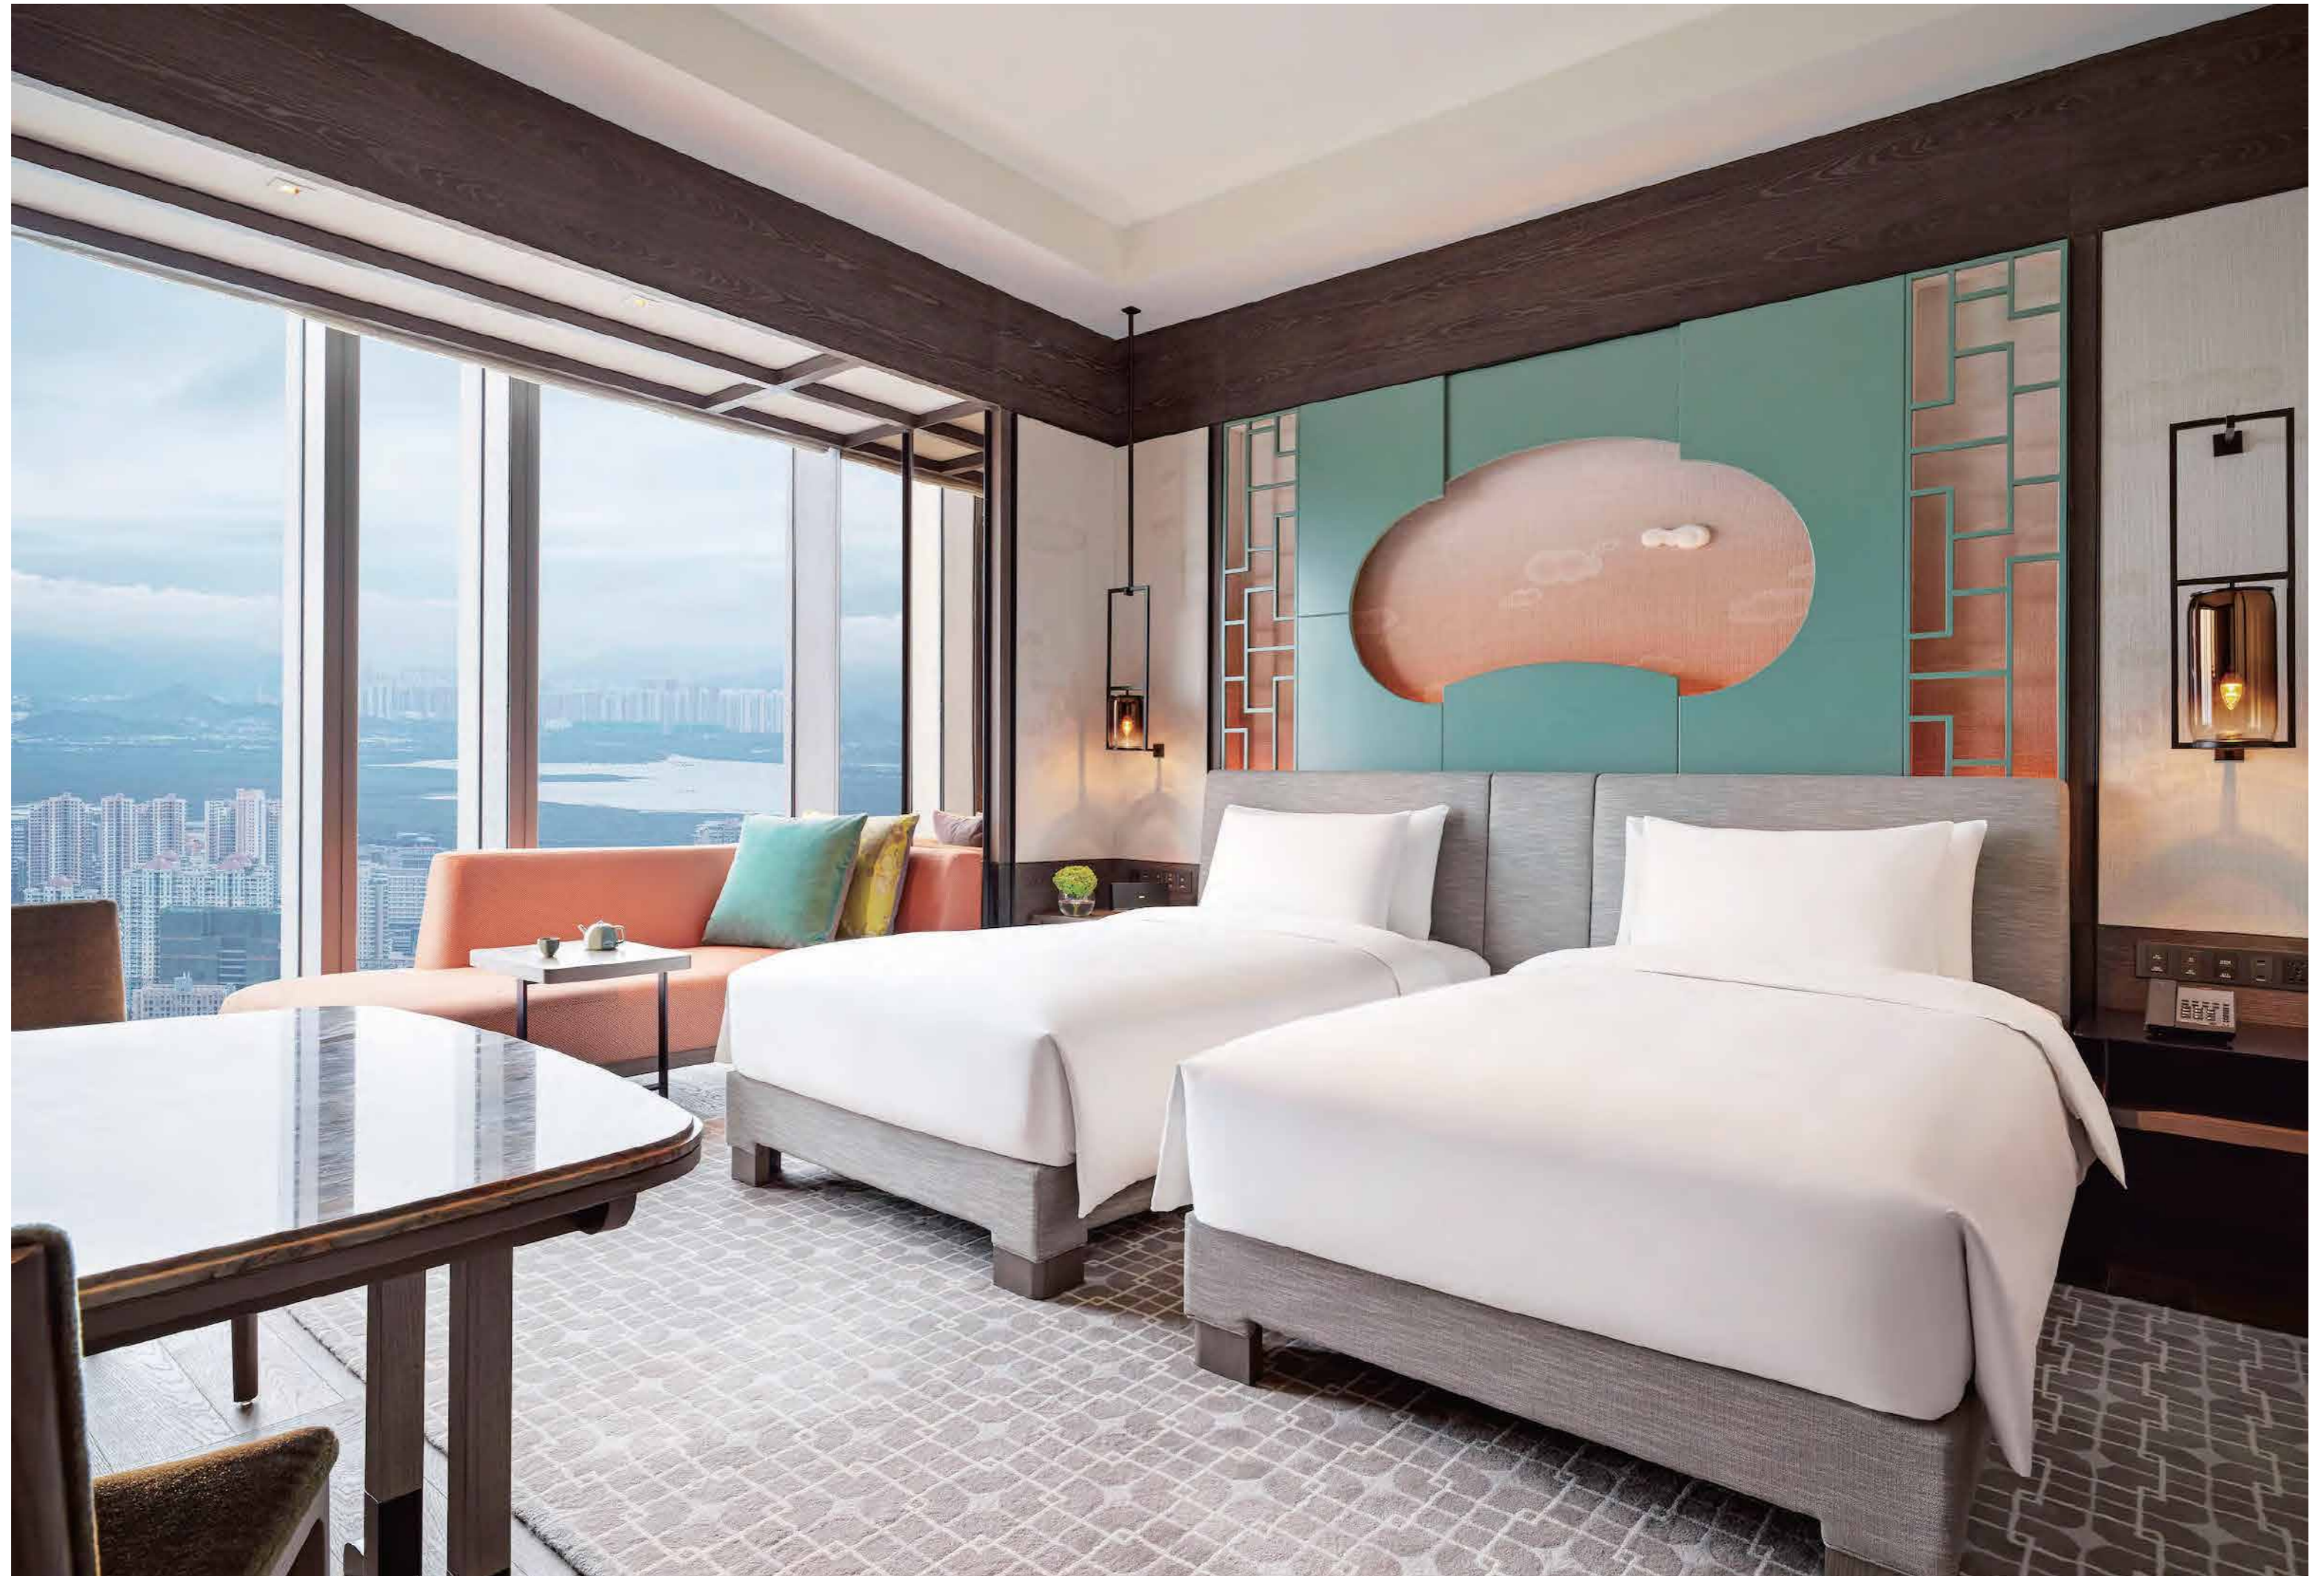

RECENT REALITY

★★★★★

Wuhan Optical Valley Marriott Hotel

Project Location Wuhan
Project Features Landmark building
Opening Time 2020 year

RECENT REALITY

★★★★★ Park Hyatt Hotel Shenzhen

Project Location Shenzhen
Project Features New landmark of urban business center
Opening Time 2019 year

RECENT REALITY

★★★★★ JW Marriott Marquis Shanghai

Project Location Shanghai
Project Features New landmark of urban business center
Opening Time 2019 year

RECENT REALITY

★★★★★ Regent Chongqing Hotel

Project Location Chongqing
Project Features Central business district
Opening Time 2016 year

RECENT REALITY

★★★★★ Marriott Hangzhou Lin'an Hotel

Project Location Hangzhou
Project Features Business Center
Opening Time 2018 year

THE PUSHANG
HOTEL AND SPA

RECENT REALITY

★★★★★ The Pushang Hotel Xiamen