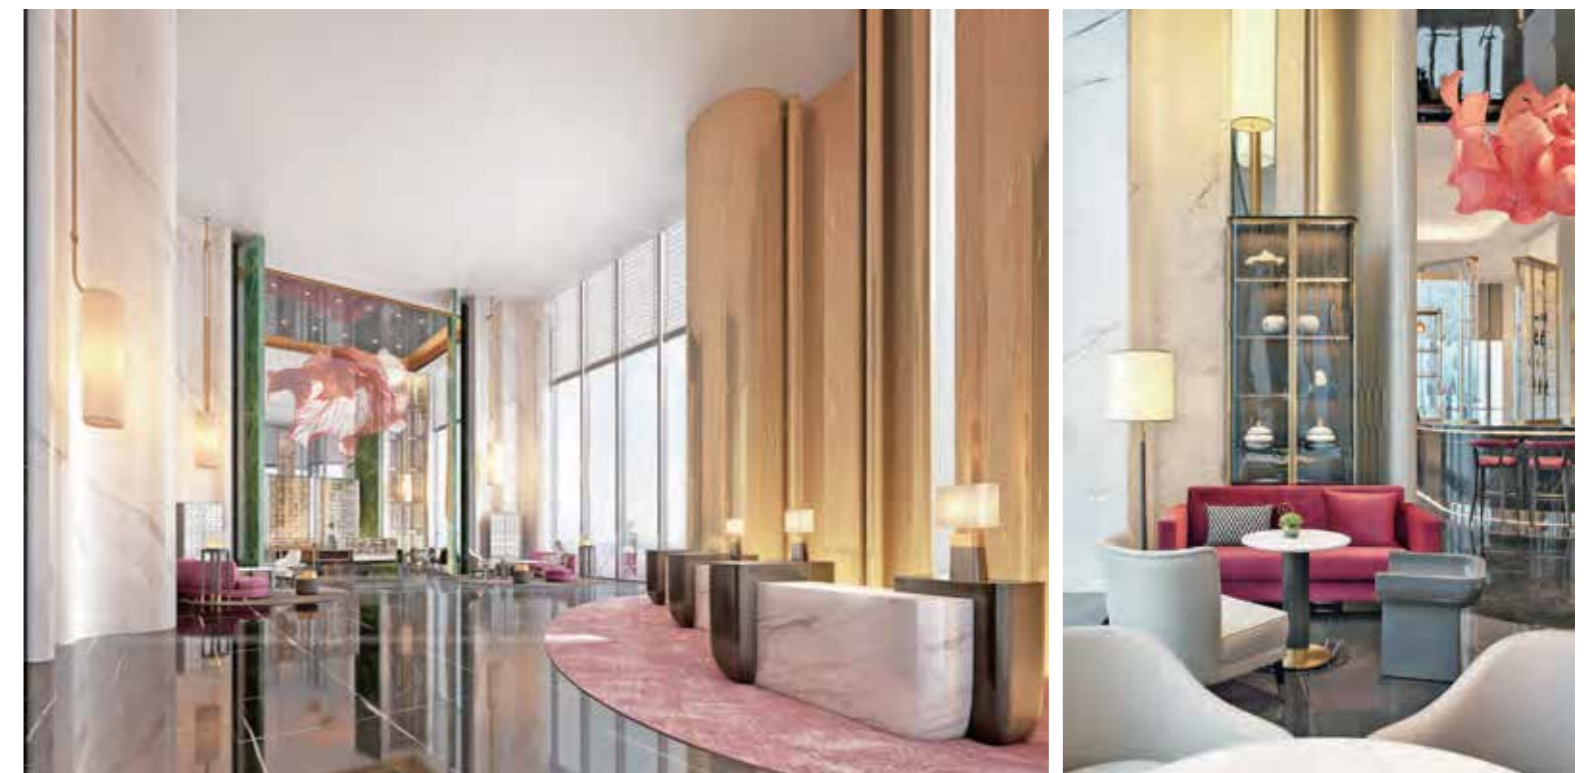

Project Location Xiamen
Project Features Landmark building
Opening Time 2018 year

THE PUSHANG
HOTEL AND SPA

THE PUSHANG
HOTEL AND SPA

THE PUSHANG
HOTEL AND SPA

RECENT REALITY

★★★★★

Canopy by Hilton Chengdu City Centre

Project Location Chengdu
Project Features Landmark building
Opening Time 2019 year

RECENT REALITY

★★★★★ The Langbo Chengdu UBC

Project Location Chengdu
Project Features Landmark buildings in Shenzhen Bay
Opening Time 2020 year