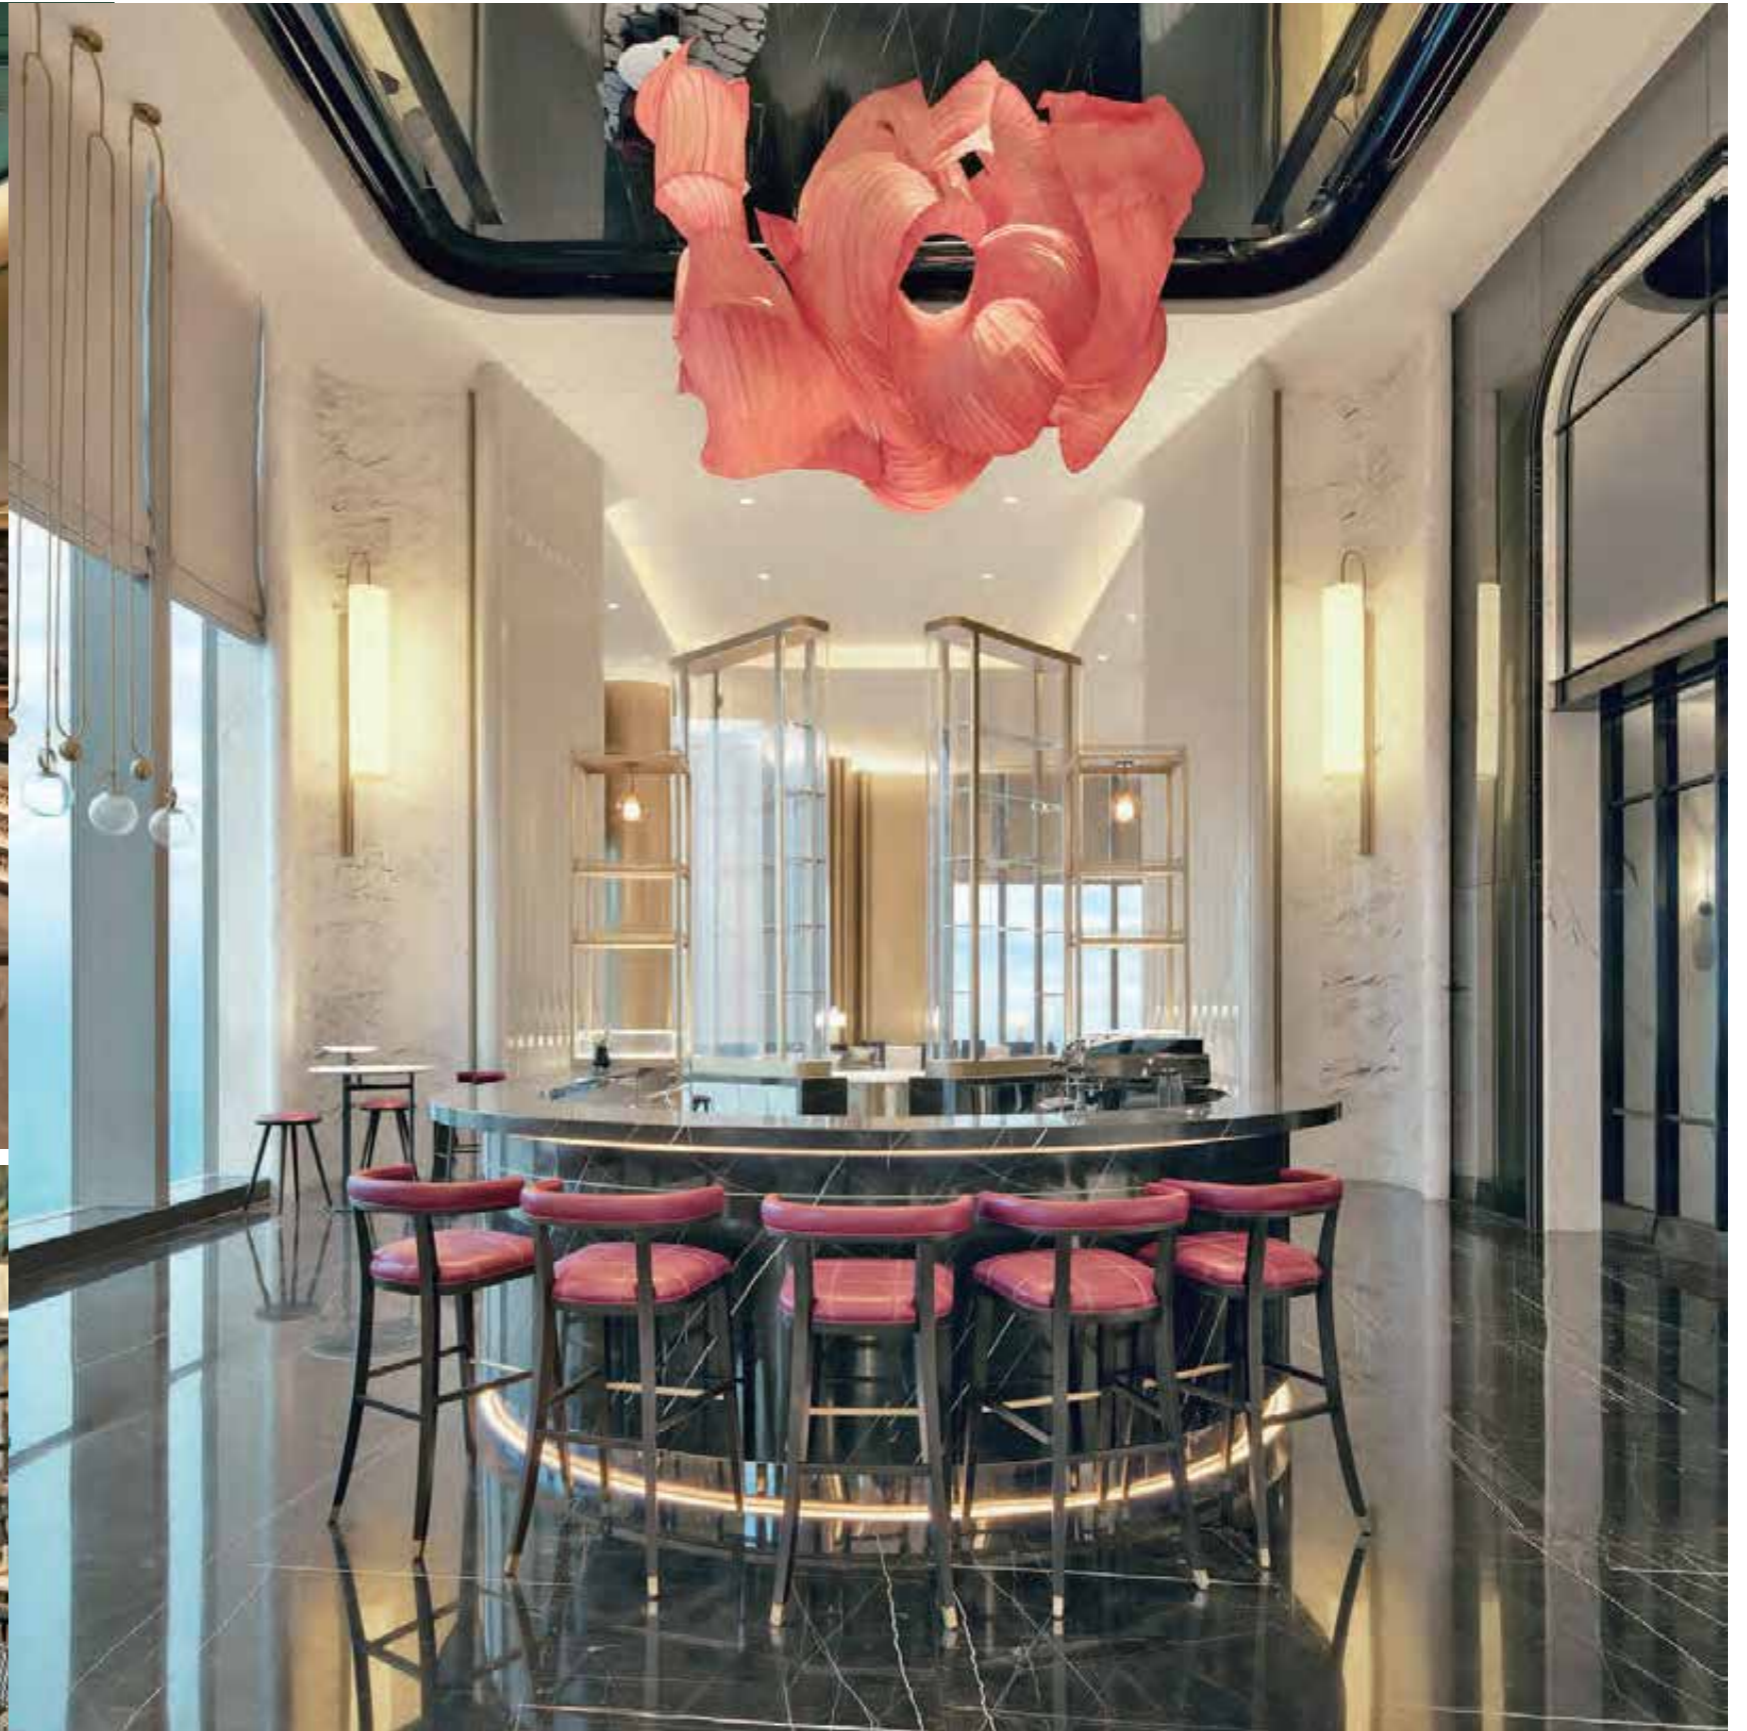

Project Location Xiamen
Project Features Landmark building
Opening Time 2018 year

THE PUSHANG
HOTEL AND SPA

THE PUSHANG
HOTEL AND SPA

THE PUSHANG
HOTEL AND SPA

RECENT REALITY

★★★★★

Canopy by Hilton Chengdu City Centre

Project Location Chengdu
Project Features Landmark building
Opening Time 2019 year

RECENT REALITY

★★★★★ The Langbo Chengdu UBC

Project Location Chengdu
Project Features Landmark buildings in Shenzhen Bay
Opening Time 2020 year