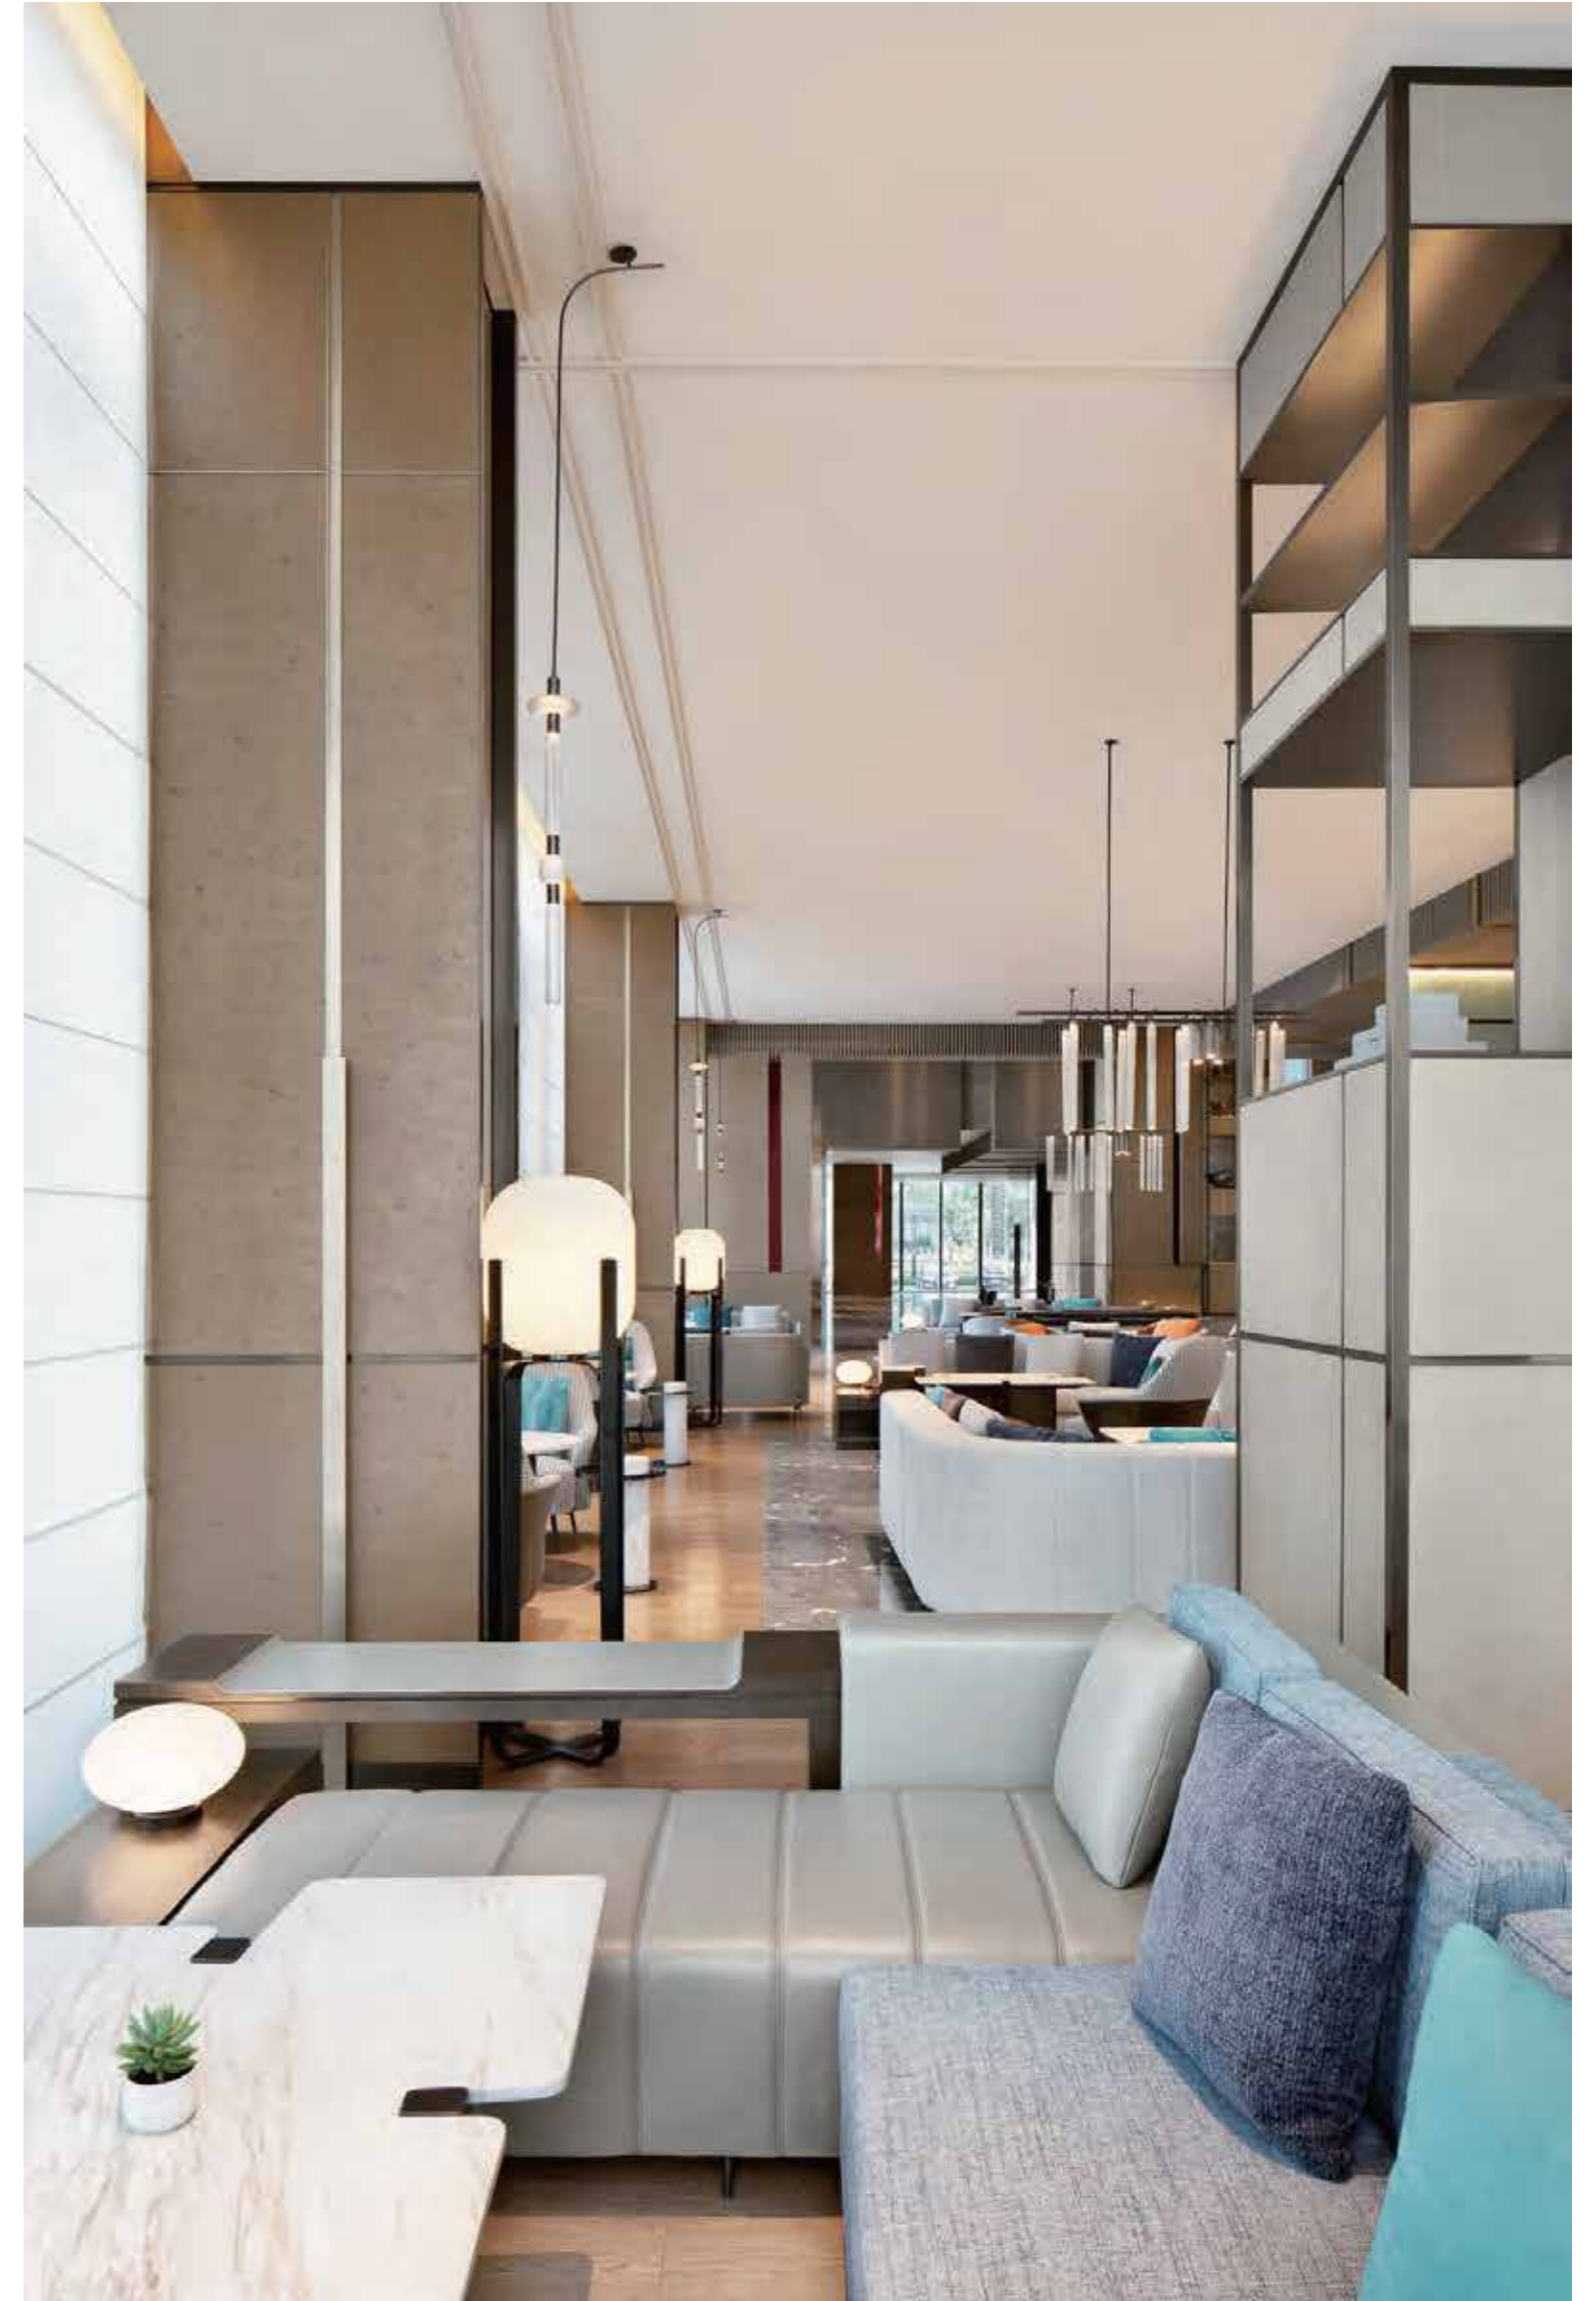

RECENT REALITY

★★★★★

Wuhan Optical Valley Marriott Hotel

Project Location Wuhan
Project Features Landmark building
Opening Time 2020 year

RECENT REALITY

★★★★★ Park Hyatt Hotel Shenzhen

Project Location Shenzhen
Project Features New landmark of urban business center
Opening Time 2019 year

RECENT REALITY

★★★★★ JW Marriott Marquis Shanghai

Project Location Shanghai
Project Features New landmark of urban business center
Opening Time 2019 year

RECENT REALITY

★★★★★ Regent Chongqing Hotel

Project Location Chongqing
Project Features Central business district
Opening Time 2016 year

RECENT REALITY

★★★★★ Marriott Hangzhou Lin'an Hotel

Project Location Hangzhou
Project Features Business Center
Opening Time 2018 year

THE PUSHANG
HOTEL AND SPA

RECENT REALITY

★★★★★ The Pushang Hotel Xiamen