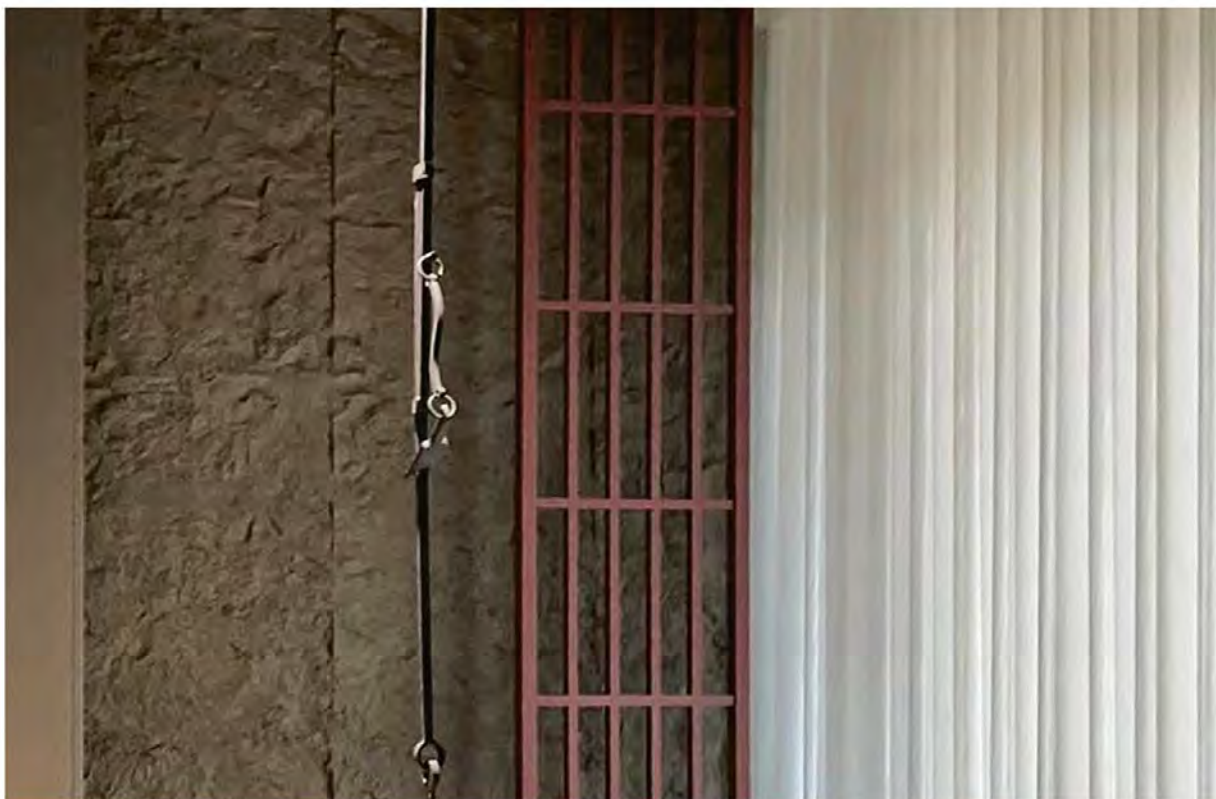

(Colour) 10 Colors

(MOQ) 1 box

3020×620×340mm

(Box volume) (5Piece/30KG)

A large quantity can be formulated)

PU -3.4

Shale Stone(Paint)

(Spec) 3400×520×25mm