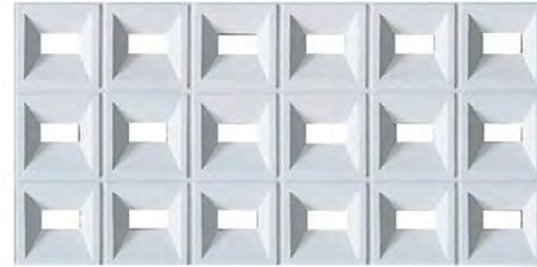

A large quantity can be formulated)