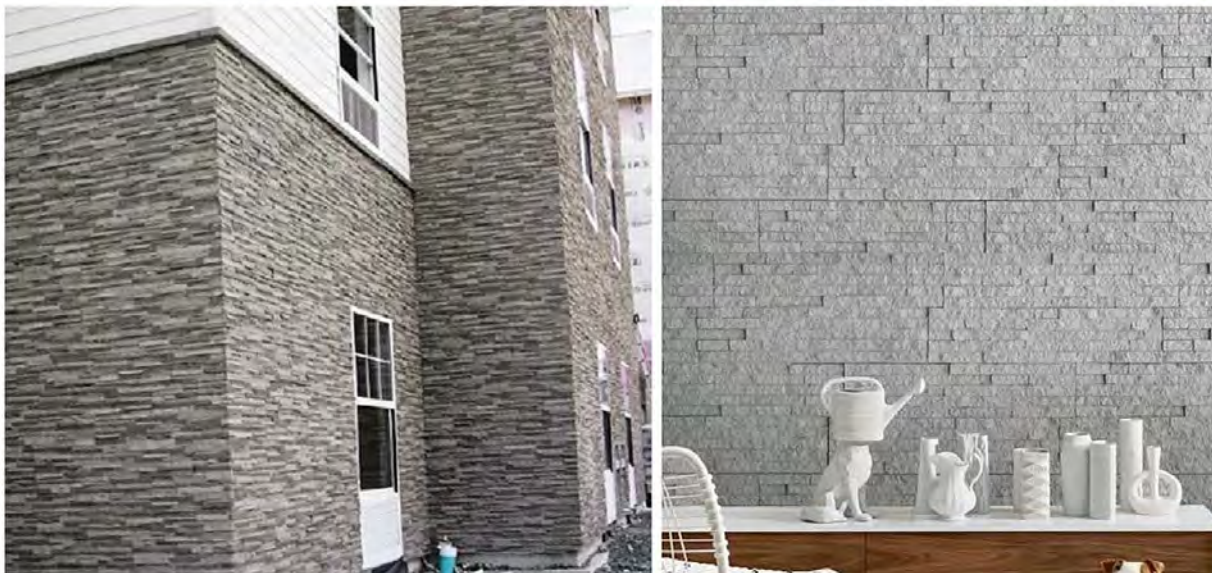

PU

Granite Stone(Paint)

(Spec) 1160×300×30mm

(Colour) 5 Colors

(MOQ) 1 box

1220×340×220mm
(Box volume) (6Piece/10KG)