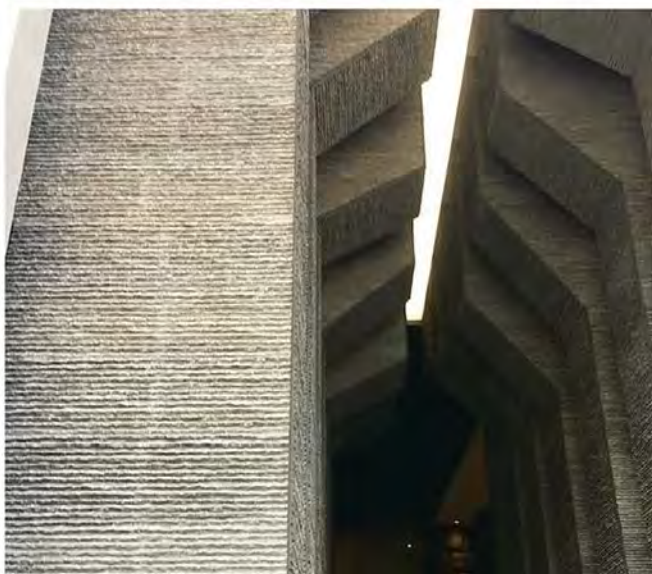

PU

Wave Stone(Foil)

(Spec) 1220×620×420mm

(Colour) 10 Colors

(MOQ) 1 box

(Box volume) (15Piece/25KG)