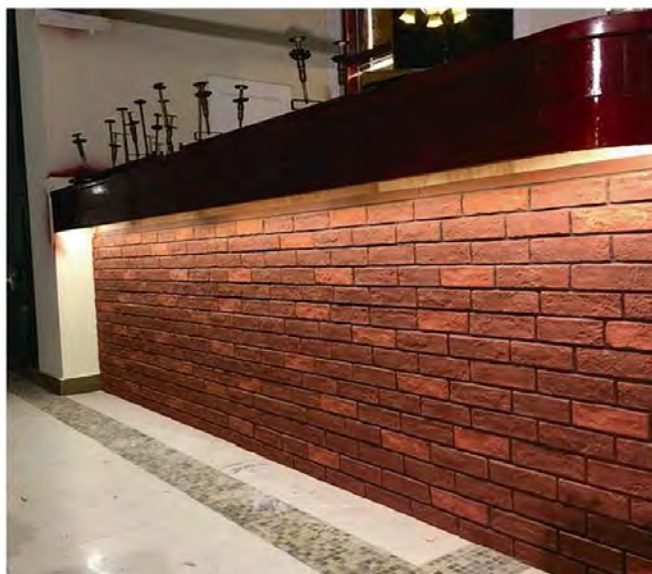

Brick Stone(Paint)

(Spec) 1160×300×25mm

(Colour) 5 Colors

(MOQ) 1 box

1220×340×220mm

(Box volume) (6Piece/10KG)

Slate Stone(Paint)

(Spec) 1160×300×30mm