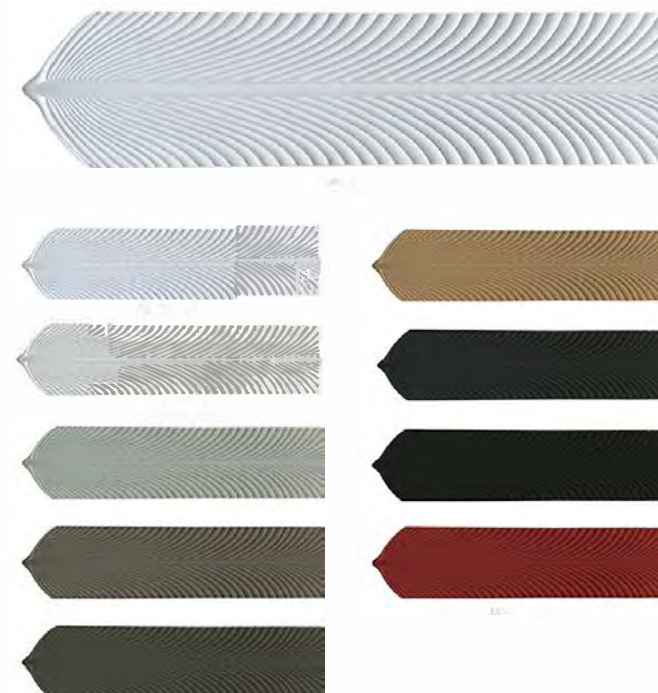

A large quantity can be formulated

PU

PU Decorative components(Foil)

(Spec) 900×200×20mm

(Colour) 9 Colors

(MOQ) 1 box

920×220×350mm

(Box volume) (30Piece/18KG)