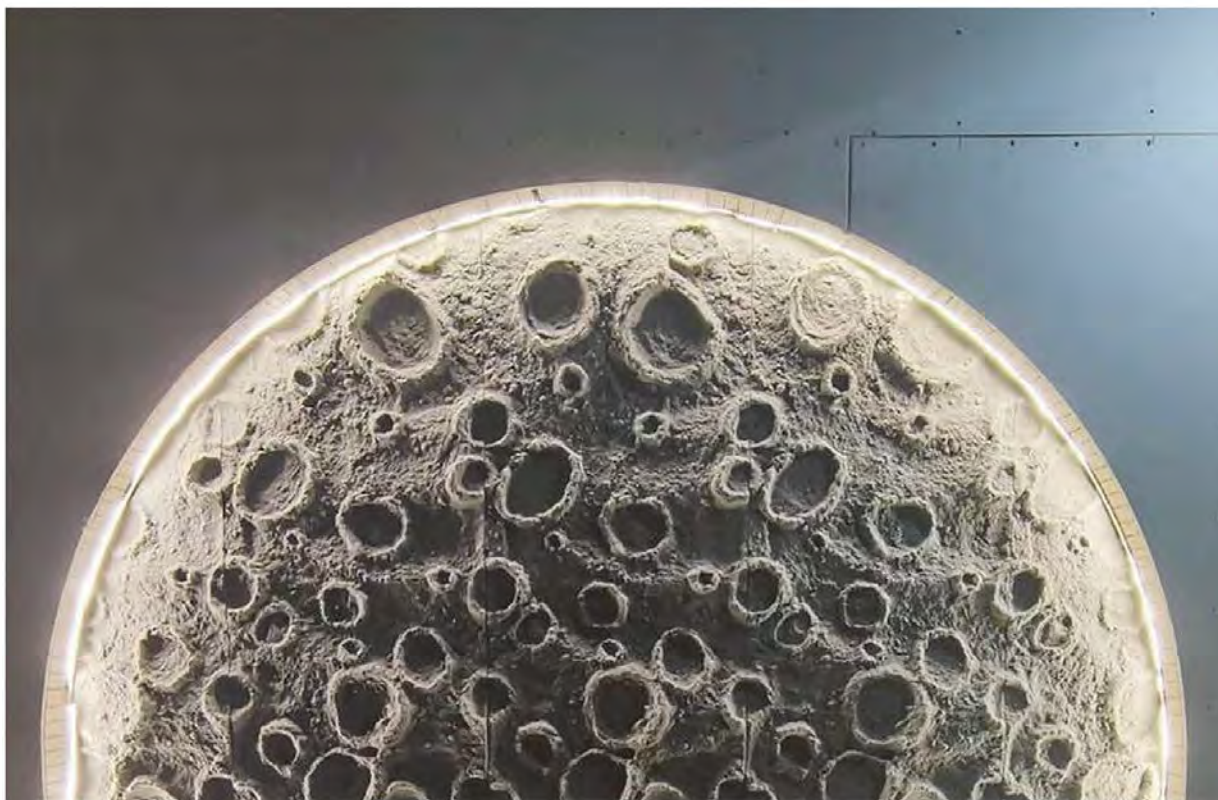

(Colour) 6 Colors

(MOQ) 1 box

3420×540×130mm

(Box volume) (4Piece/31KG)

A large quantity can be formulated)

PU

Moonscape(Foil)

(Spec) 1200×600×30mm