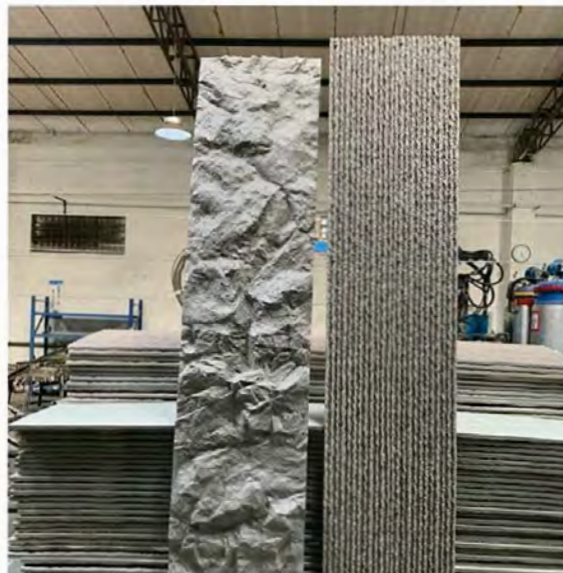

A large quantity can be formulated)