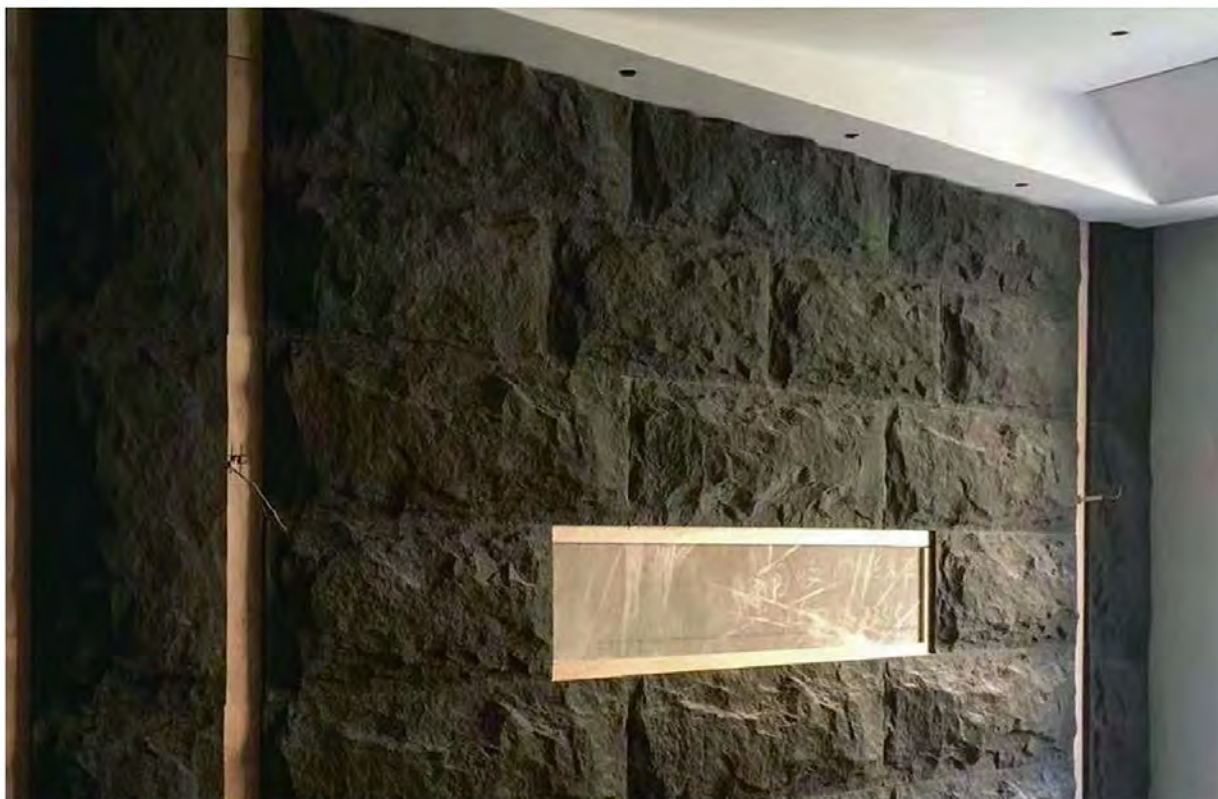

PU

Shroom Stone(Foil)

(Spec) 1200×600×20~100mm

(Colour) 10 Colors

(MOQ) 1 box

1220×620×420mm

(Box volume) (6Piece/13KG)