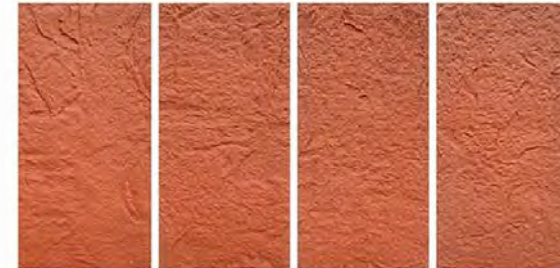

(Box volume) (20Piece/29KG)

PU

Stone Peel Panel(Foil)

(Spec) 1200×600×10~40mm

(Colour) 10 Colors

(MOQ) 1 box

1220×620×420mm
(Box volume) (12Piece/20KG)

1220×620×420mm