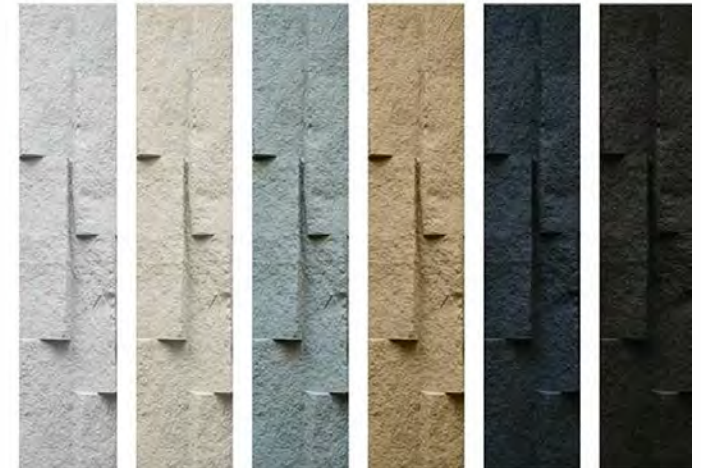

A large quantity can be formulated)