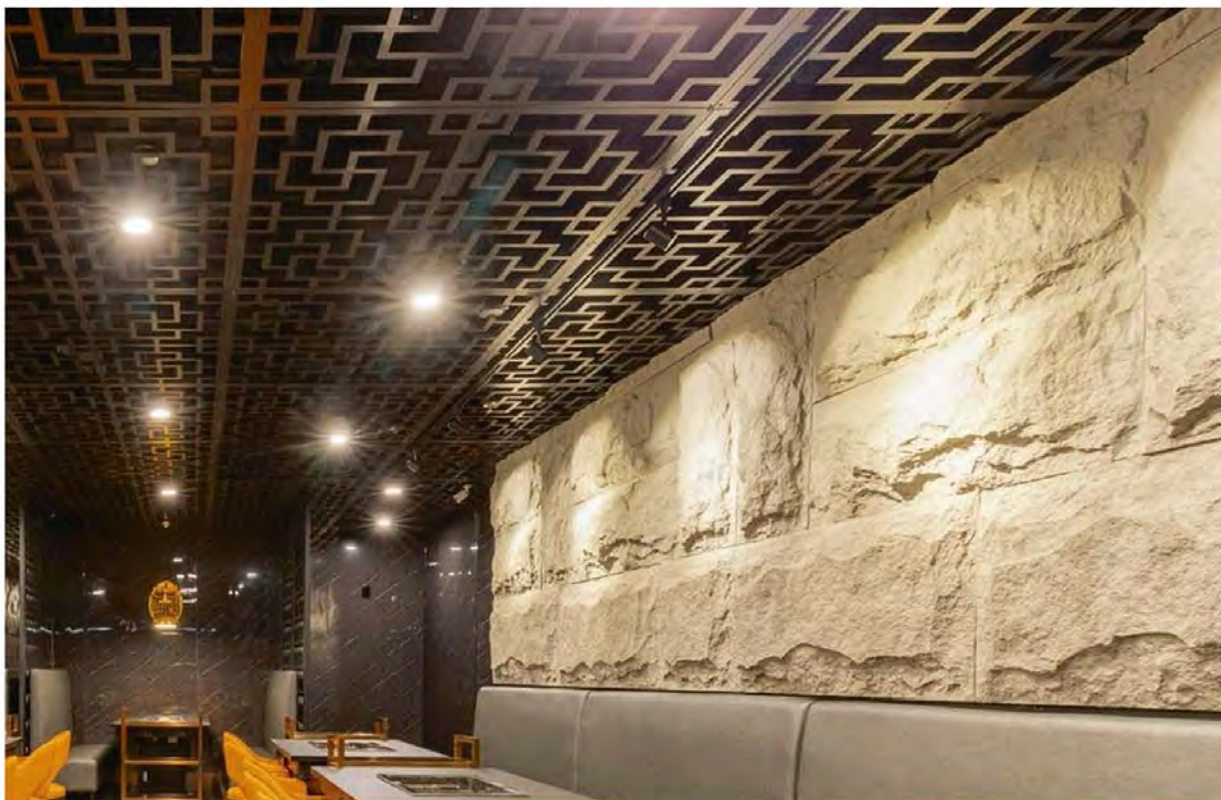

PU

Wave Stone(Foil)

(Spec) 1200×600×20~50mm

(Colour) 10 Colors

(MOQ) 1 box

1220×620×420mm

(Box volume) (11Piece/20KG)

A

A large quantity can be formulated)