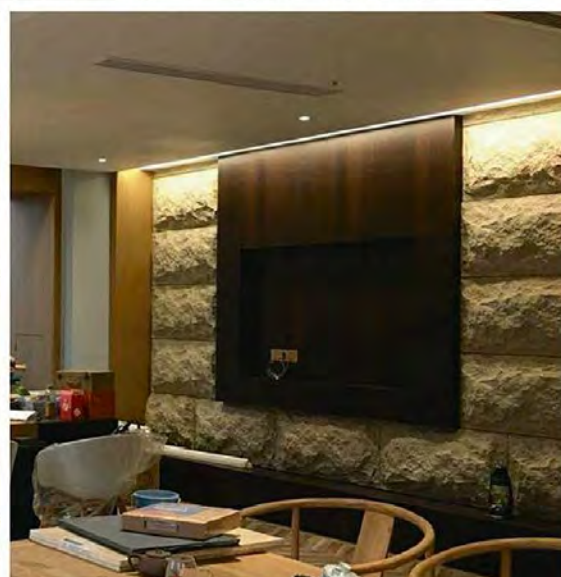

A large quantity can be formulated)