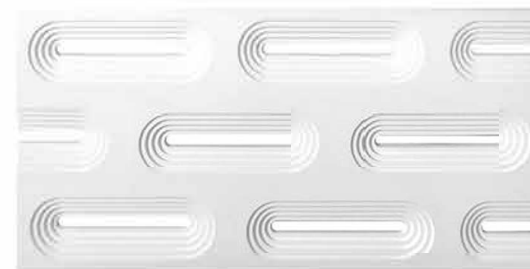

A large quantity can be formulated