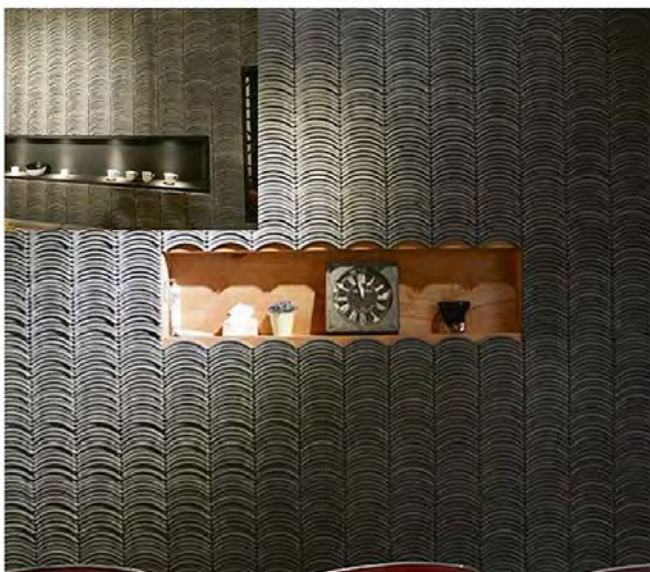

PU stone solutions II

Designing your building solutions

PU

Earthen Tile Panel(Paint)

(Spec) 1200×180×35mm

(Colour) 3 Colors

(MOQ) 1 box

1240×200×270mm
(Box volume) (10Piece/13KG)