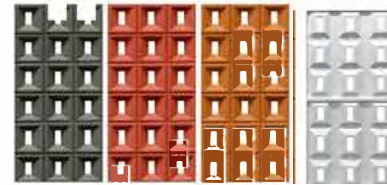

A large quantity can be formulated)