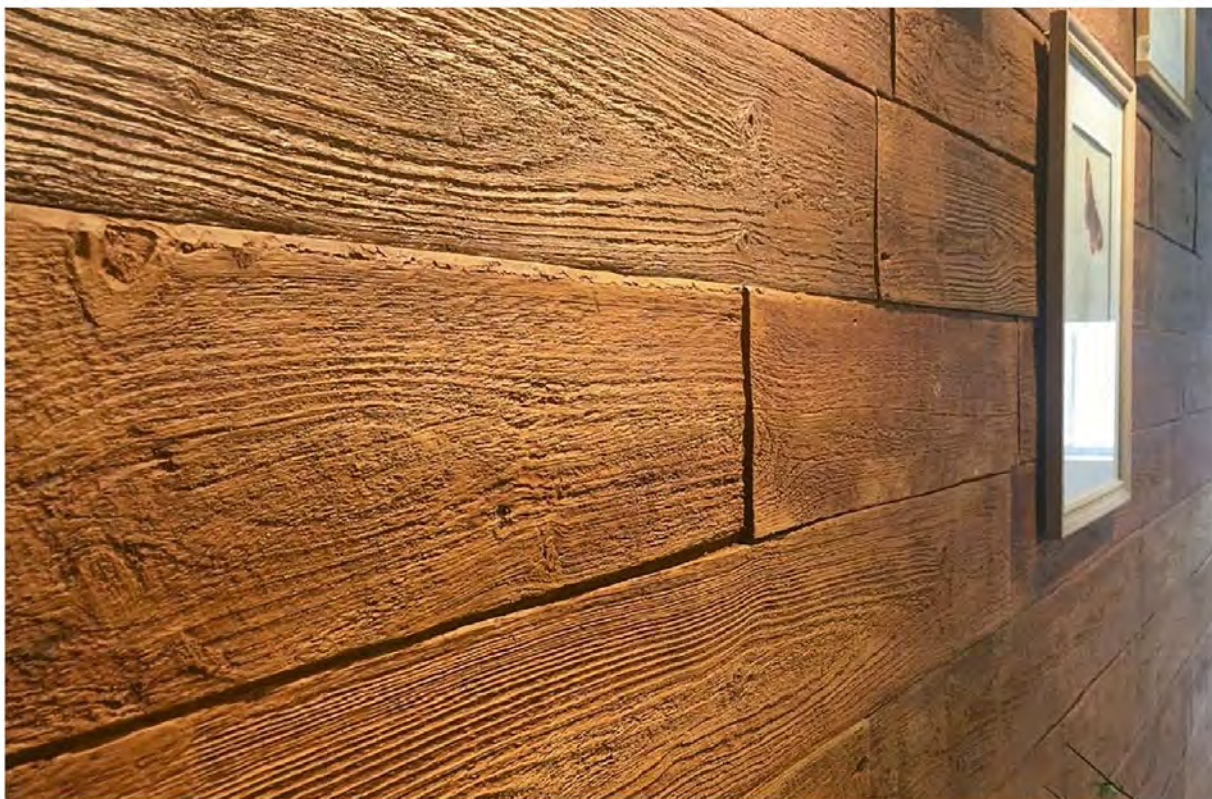

(MOQ) 1 box

1220×340×220mm
(Box volume) (6Piece/10KG)

PU

Wood Stack(Paint)

(Spec) 1160×300×30mm

(Colour) 5 Colors

(MOQ) 1 box

1220×340×220mm
(Box volume) (6Piece/10KG)