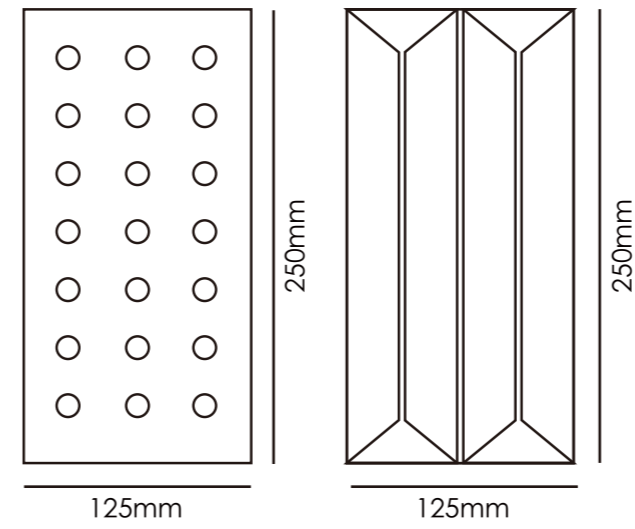

56 ETNA

32 pcs/m²
0.9 kg/pcs
29 kg/m²