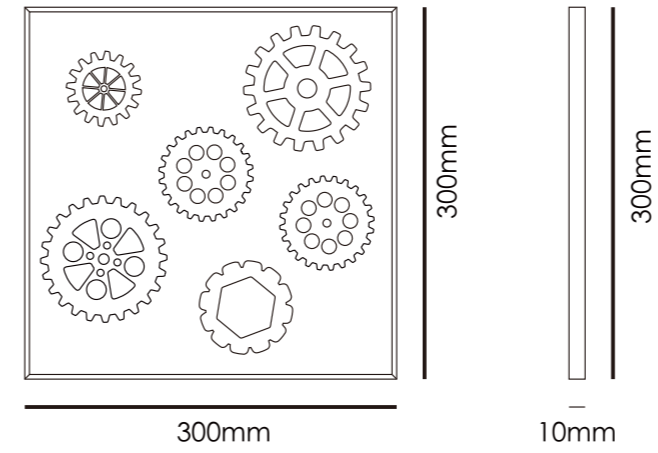

65 GEAR

11 pcs/m²
10mm 2.0 kg/pcs
22 kg/m²