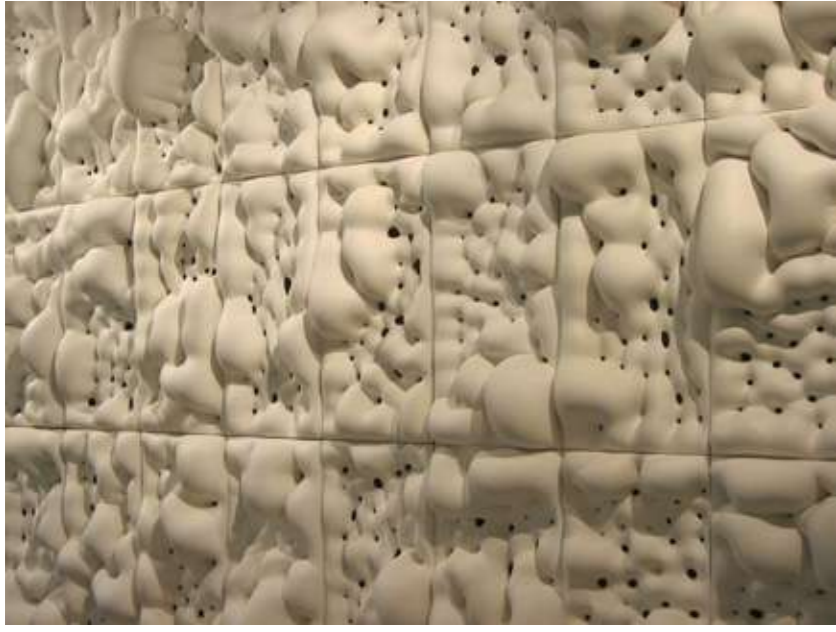

60T WHITE

10C GREY

10T GREEN

10C BLUE

67 W WALL

68 FUTURE RELIC

210mm

29.6mm