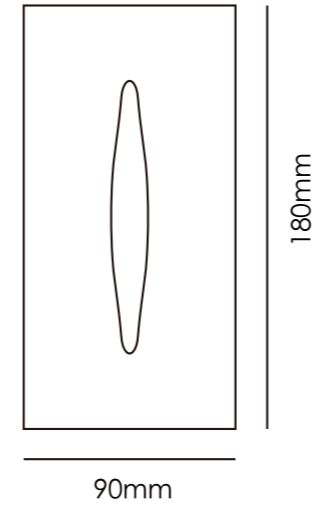

 37.2 pcs/m²
 0.53 kg/pcs
 20mm
 19.7 kg/m²

60T WHITE

10C GREY

5T GREEN

10G PINK

30G BRICK

10C BLUE

54 FISH FIN