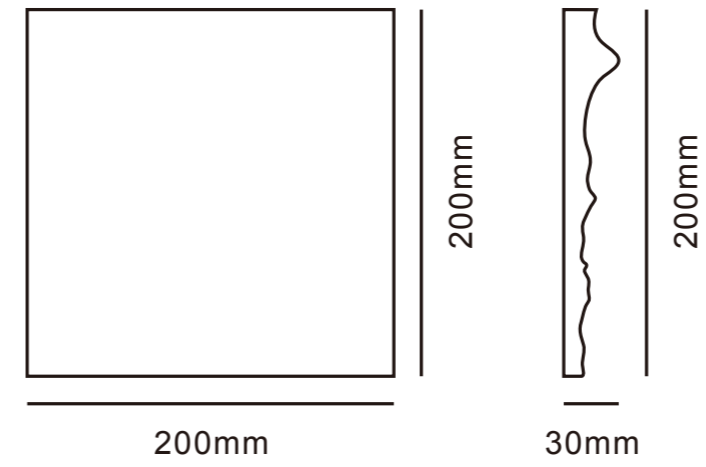

64 MONT BLANC

25 pcs/m²
1.4 kg/pcs
30mm 35 kg/m²