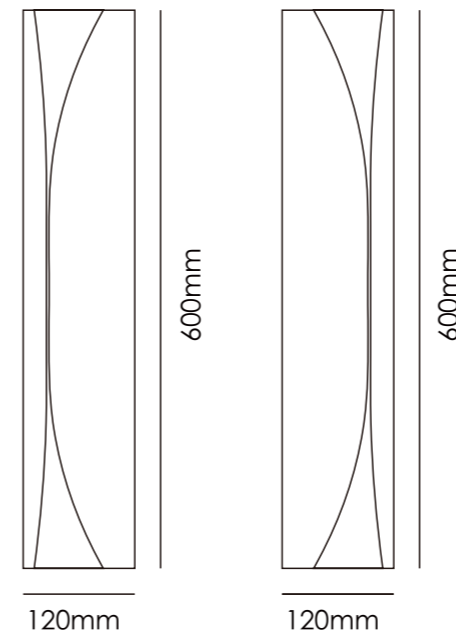

63 YACHT

13.9 pcs/m²
1.6 kg/pcs
22.2 kg/m²