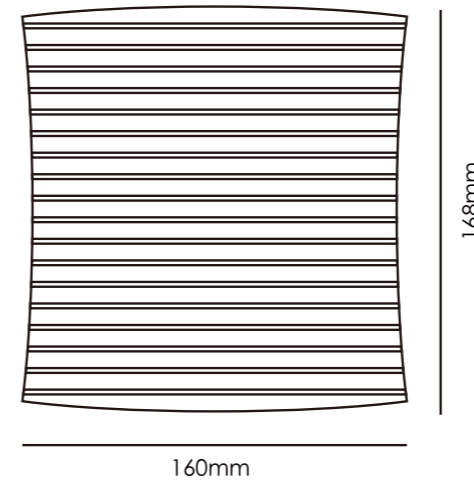

53 BV

37.2 pcs/m²
0.53 kg/pcs
20mm
19.7 kg/m²