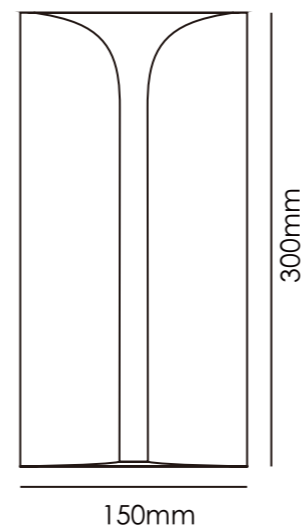

 36 pcs/m²
 0.93 kg/pcs
40mm 34.5 kg/m²

60T WHITE

10C GREY

10C BLUE

10T GREEN

60T BEIGE

58 NOVA

59 SUPER WING

60T BROWN

SEA BLUE

DARK BLUE

DARK GREEN

BLACK

61 YURI

22.2 pcs/m²
0.8 kg/pcs
17.8 kg/m²

60T WHITE

 1 pcs/m²
 20 kg/pcs
40mm
 20 kg/m²

60T WHITE

10C GREY

10C BEIGE

30C GREY

67 W WALL

5.56 pcs/m²
7.0 kg/pcs
39 kg/m²

A gray rectangular box containing three icons on the left and technical specifications on the right. The icons are: a hand, a double-headed arrow with '40mm' below it, and a diagonal line. The specifications are: 5.56 pcs/m², 7.0 kg/pcs, and 39 kg/m².