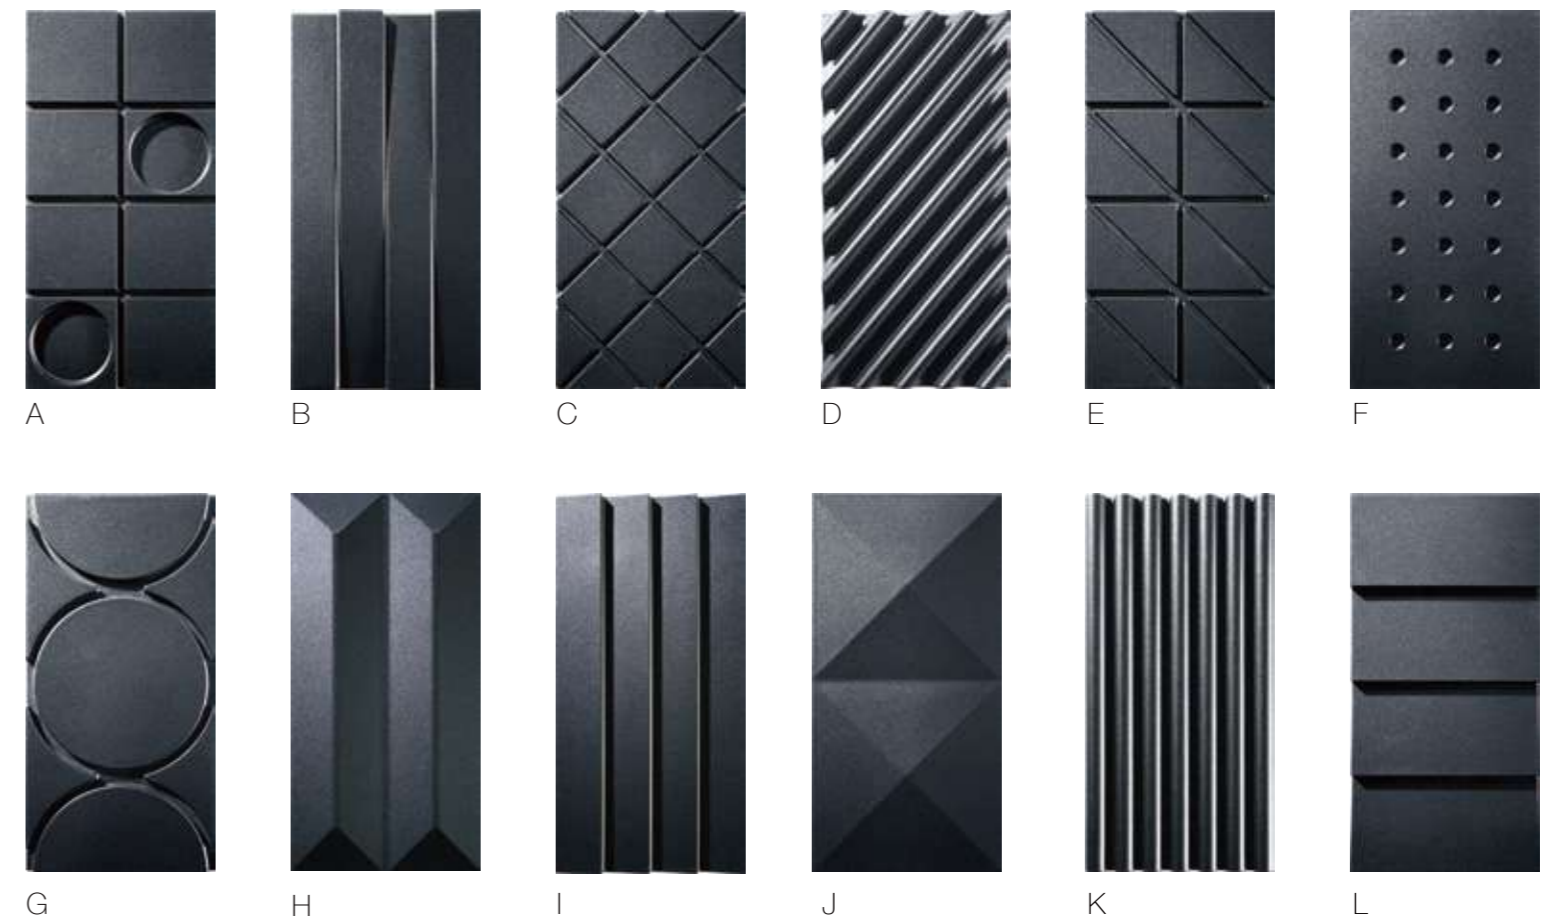

32 pcs/m²
0.9 kg/pcs
29 kg/m²