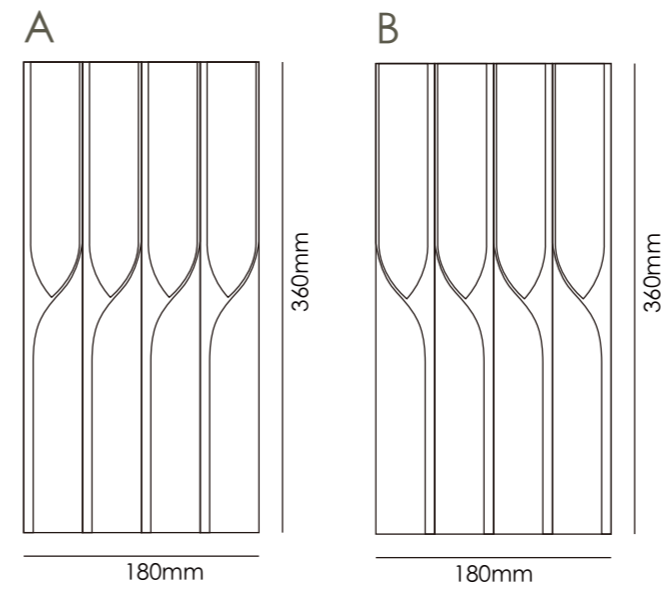

MT-grey

MT-water blue

MT-black

51 MOXON

 15.5 pcs/m²
 1.75 kg/pcs
 27.1 kg/m²
 18mm

60T WHITE

10C GREY

EARTH GREY