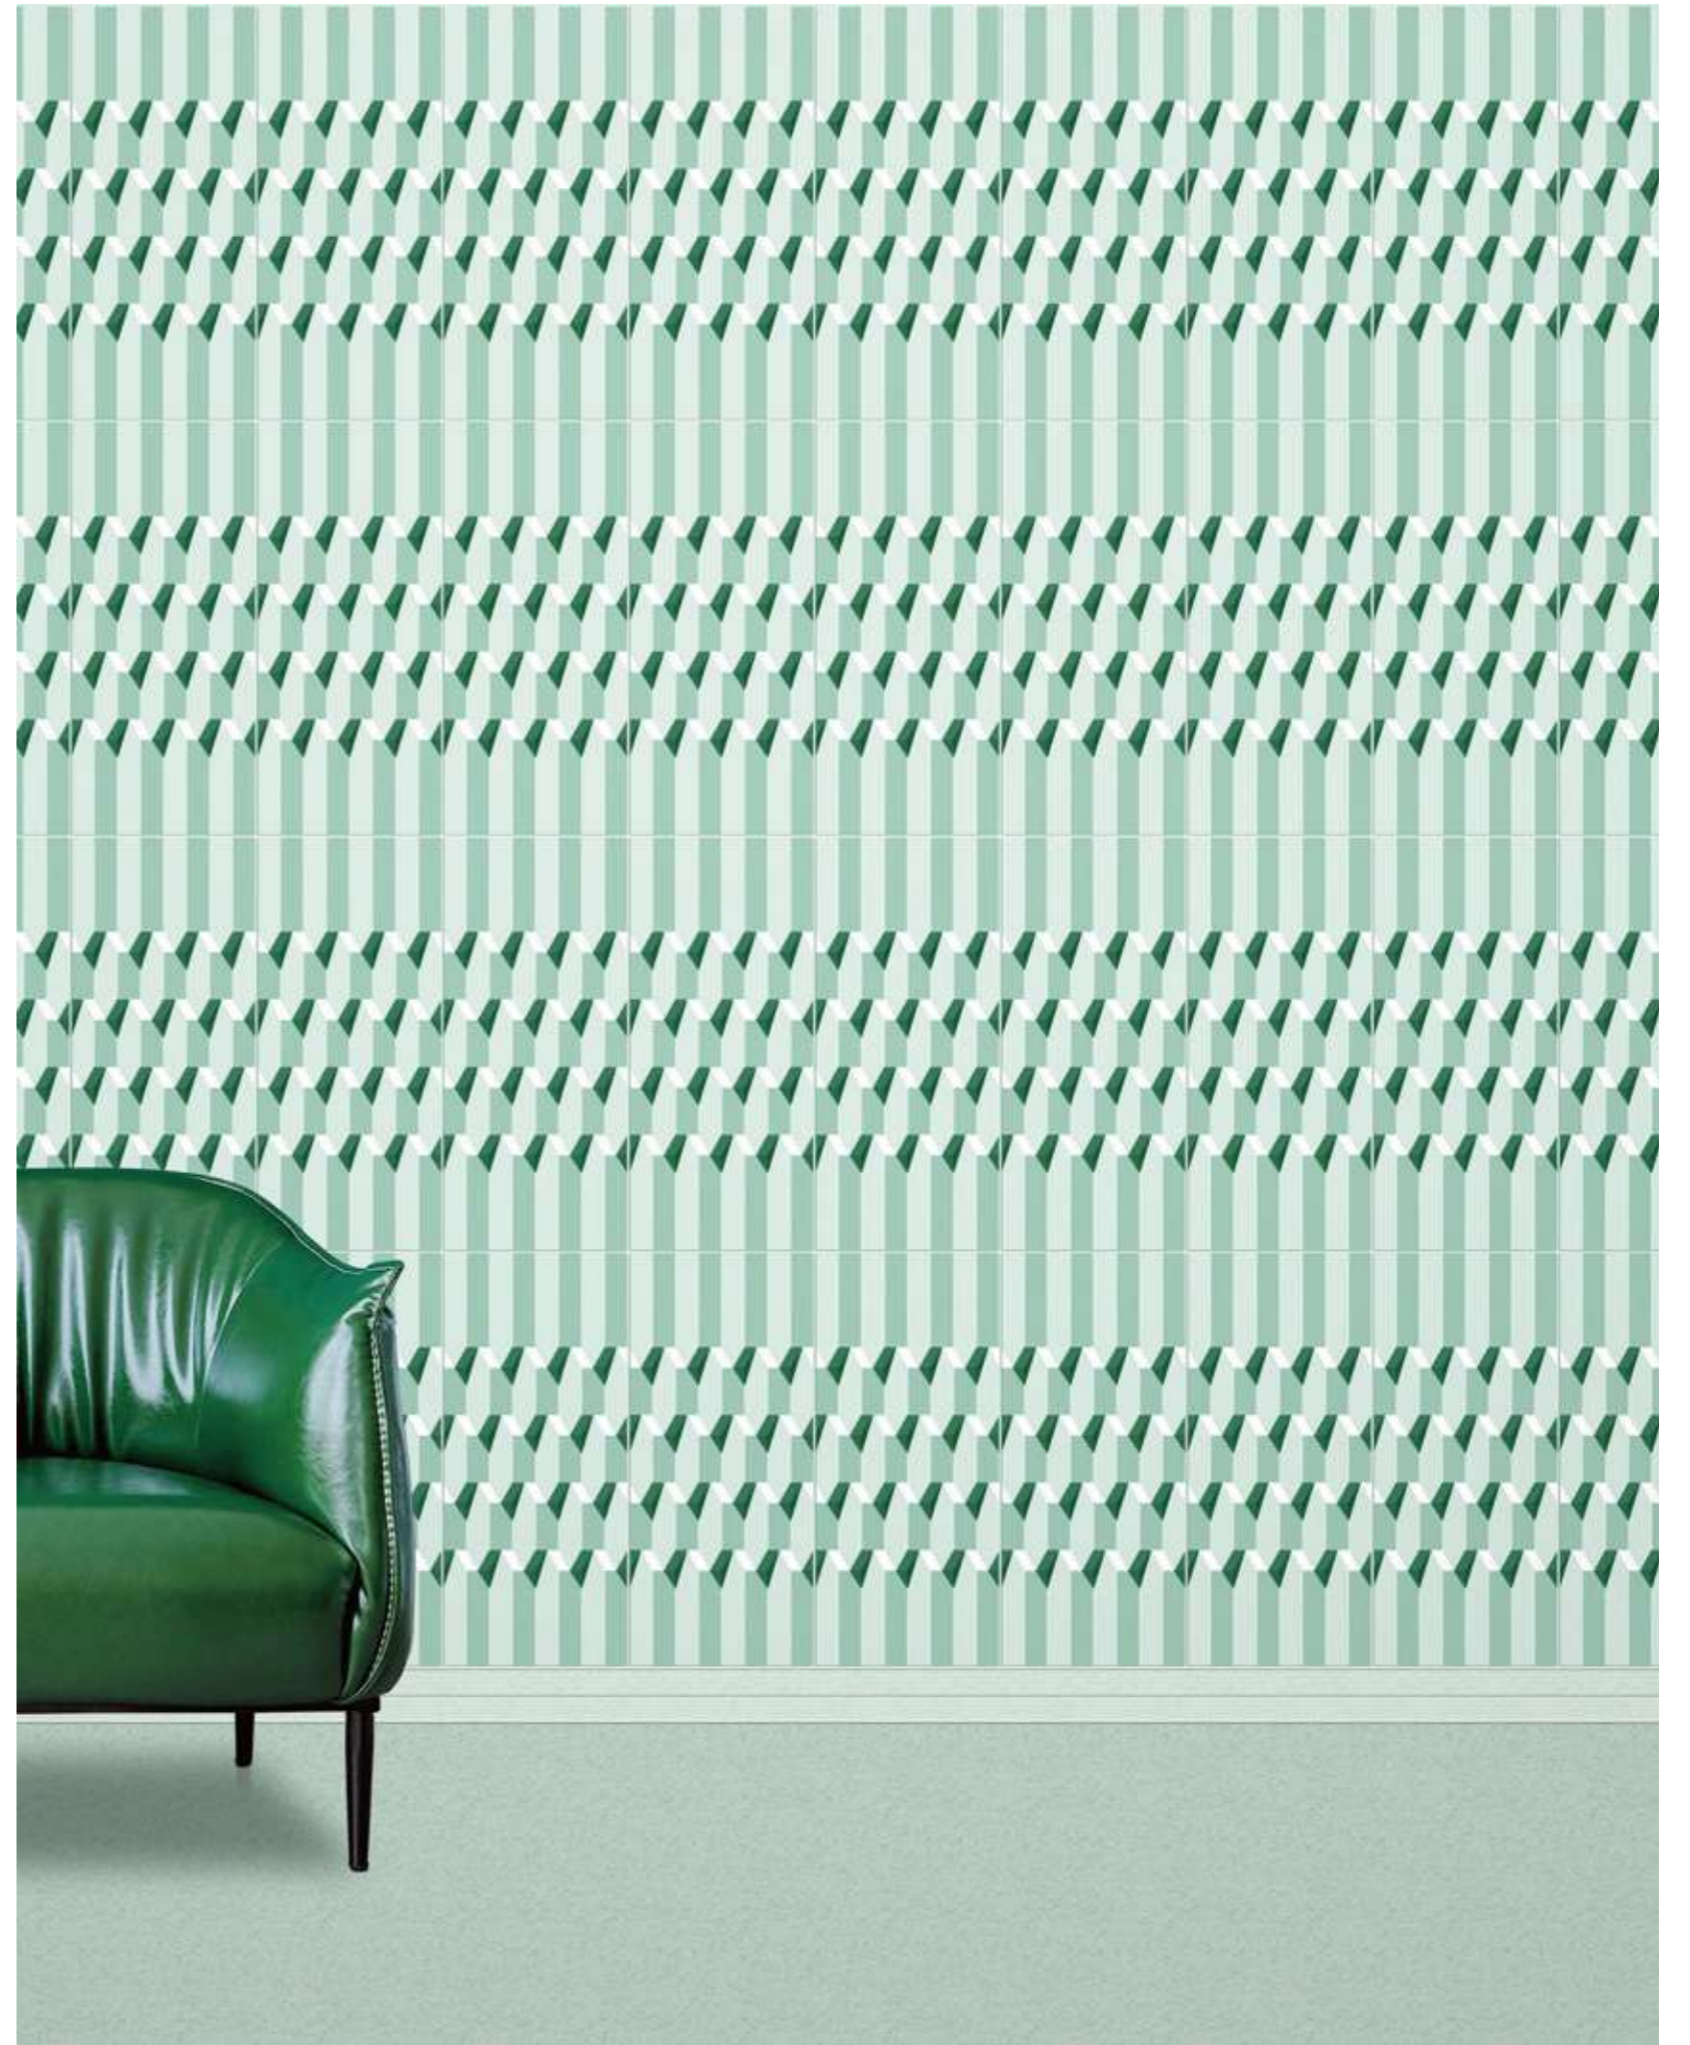

10C GREY

10T GREEN

10 C BLUE

30G BRICK

61 YURI

61 TRIFACES

	11.2 pcs/m ²
	2.5 kg/pcs
	28 kg/m ²

60T WHITE 10C GREY 10G PINK 10T GREEN 30C BLUE 30G BRICK