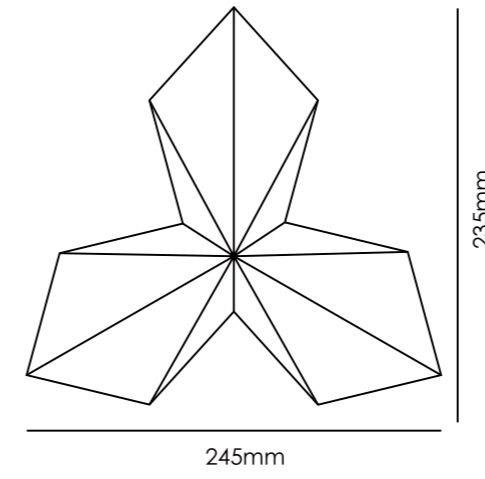

58 NOVA

36 pcs/m²
 0.93 kg/pcs
40mm 34.5 kg/m²