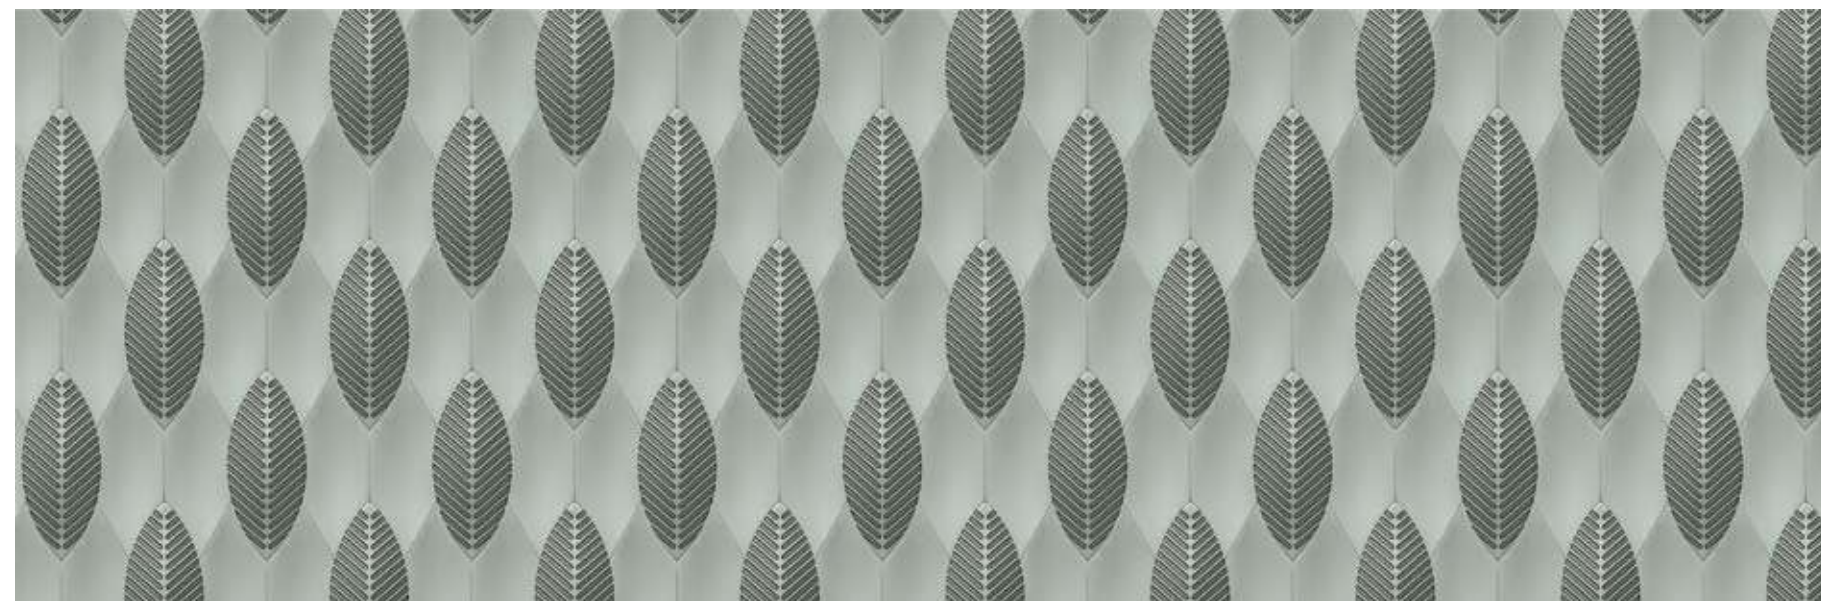

FOLIA&RAMO