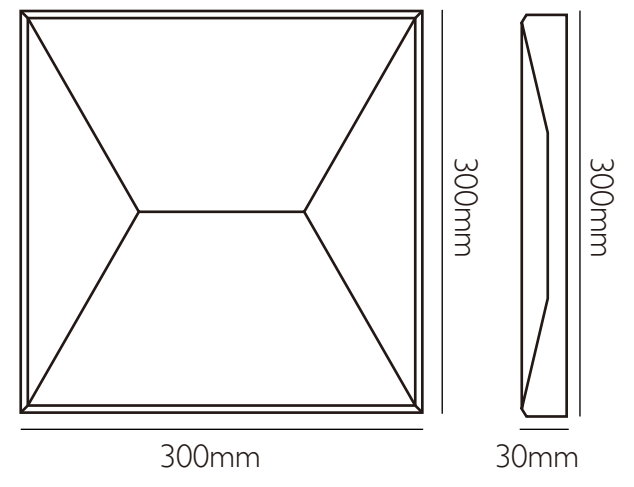

43 CONCAVE

ORIGINAL DESIGN