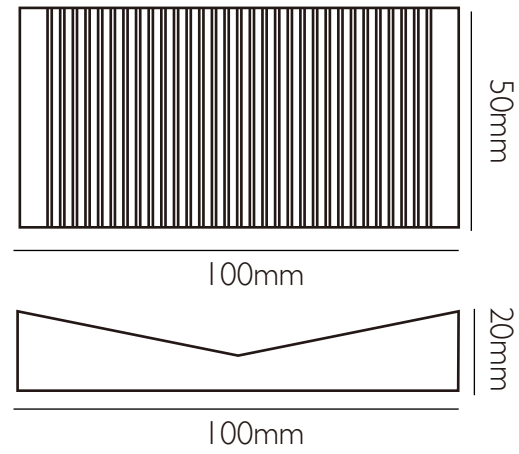

33.3 pcs/m² 0.7 kg/pcs 23.3 kg/m²

60T-WHITE

10C-GREY

10C-BEIGE

60T-BROWN

10C BLUE

36 STEP

ORIGINAL DESIGN

Info

200 pcs/ m² 0.14 kg/pcs 28 kg/m²

60T WHITE

10C GREY

100M

37 SEESAW

ORIGINAL DESIGN

Info

200 pcs/ m² 0.16 kg/pcs 32 kg/m²

60T WHITE

10C GREY

100M

38 WEAVE

ORIGINAL DESIGN

Info

200 pcs/ m² 0.2 kg/pcs 40 kg/m²