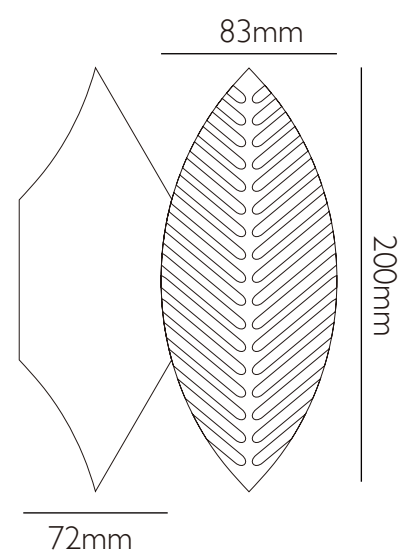

46 BOLD 5

ORIGINAL DESIGN

Info

115 pcs/m² 0.4 kg/pcs 46 kg/m²

60T WHITE

10C GREY

10P BLUE

47 BOLD 2

ORIGINAL DESIGN

Info

170 pcs/m² 0.24 kg/pcs 41 kg/m²

60T WHITE

10C GREY

10P BLUE

30C BEIGE

60T-BROWN

48 SPADE

ORIGINAL DESIGN

Info

70 pcs/m² 0.28 kg/pcs 20 kg/m²

60T WHITE

10C GREY

60T-BROWN

49 FOLIA&RAMO

ORIGINAL DESIGN

Info

35 & 68 pcs/m² 0.38 & 0.16 kg/pcs 24 kg/m²

60T WHITE

60T WHITE+10C GREY

10C GREY

FOLIA&RAMO

50 NEMO