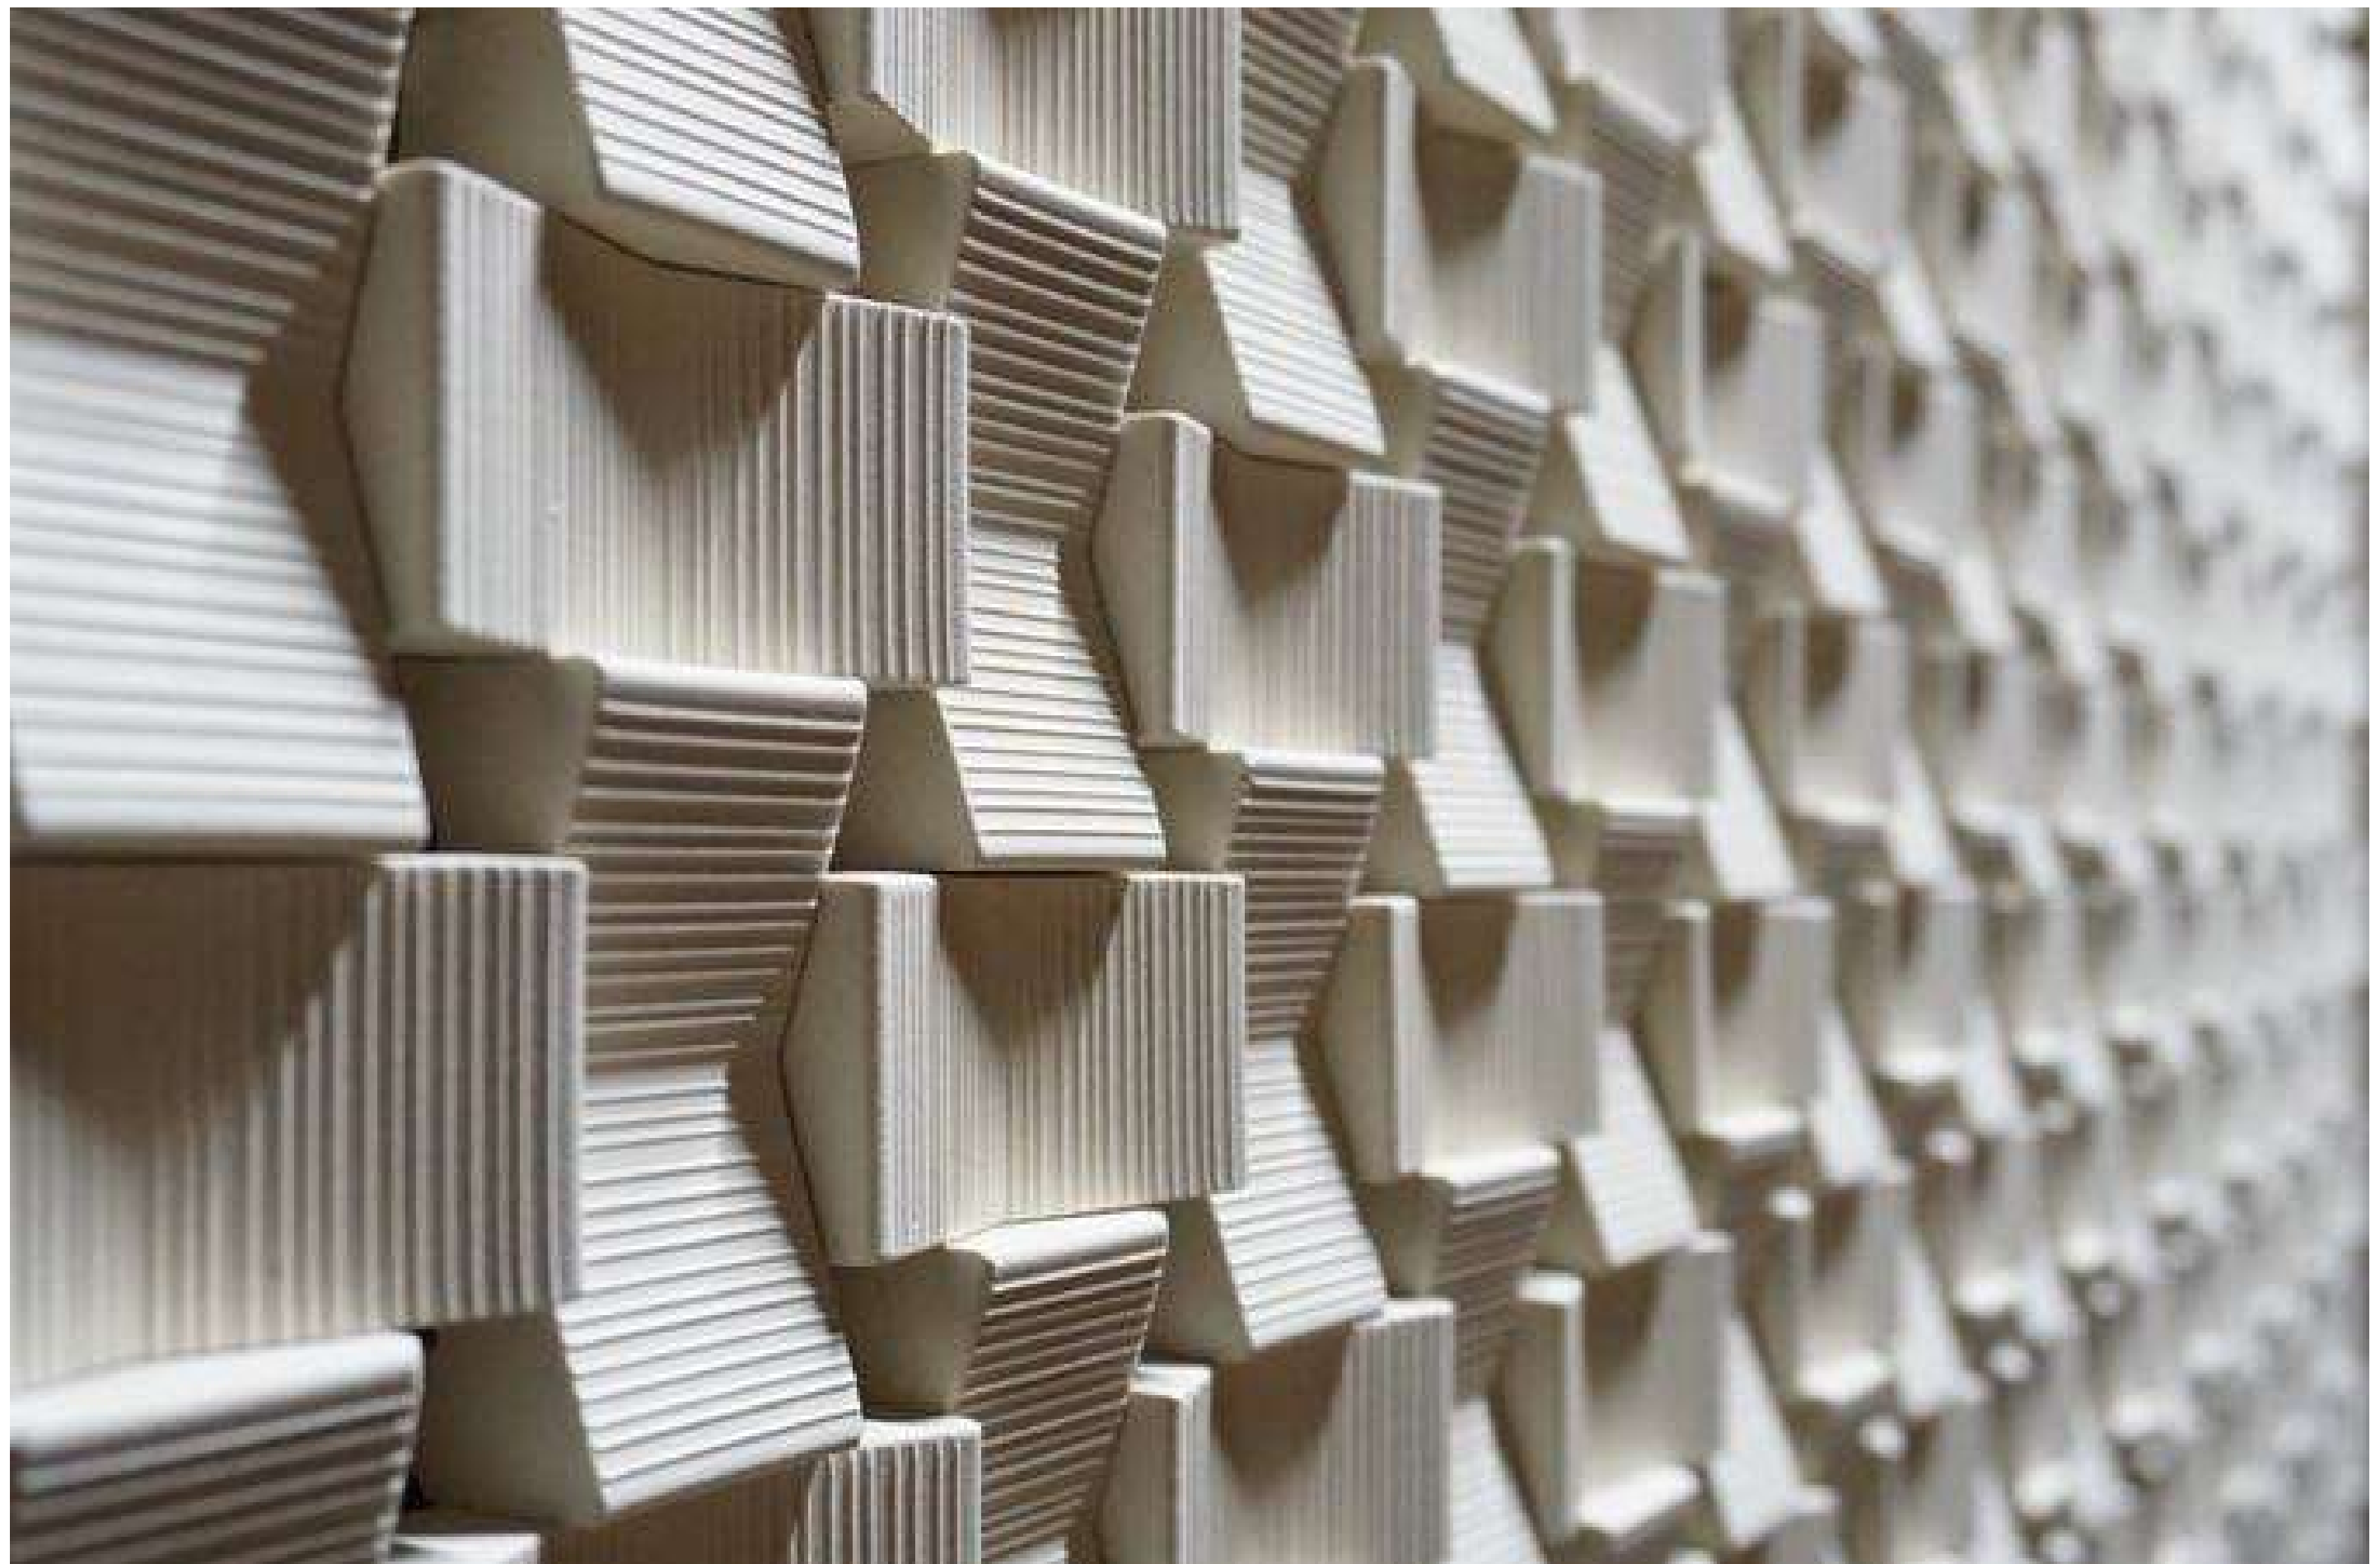

200 pcs/ m² 0.16 kg/pcs 32 kg/m²

60T WHITE

10C GREY

100M

38 WEAVE

ORIGINAL DESIGN

Info

200 pcs/ m² 0.2 kg/pcs 40 kg/m²