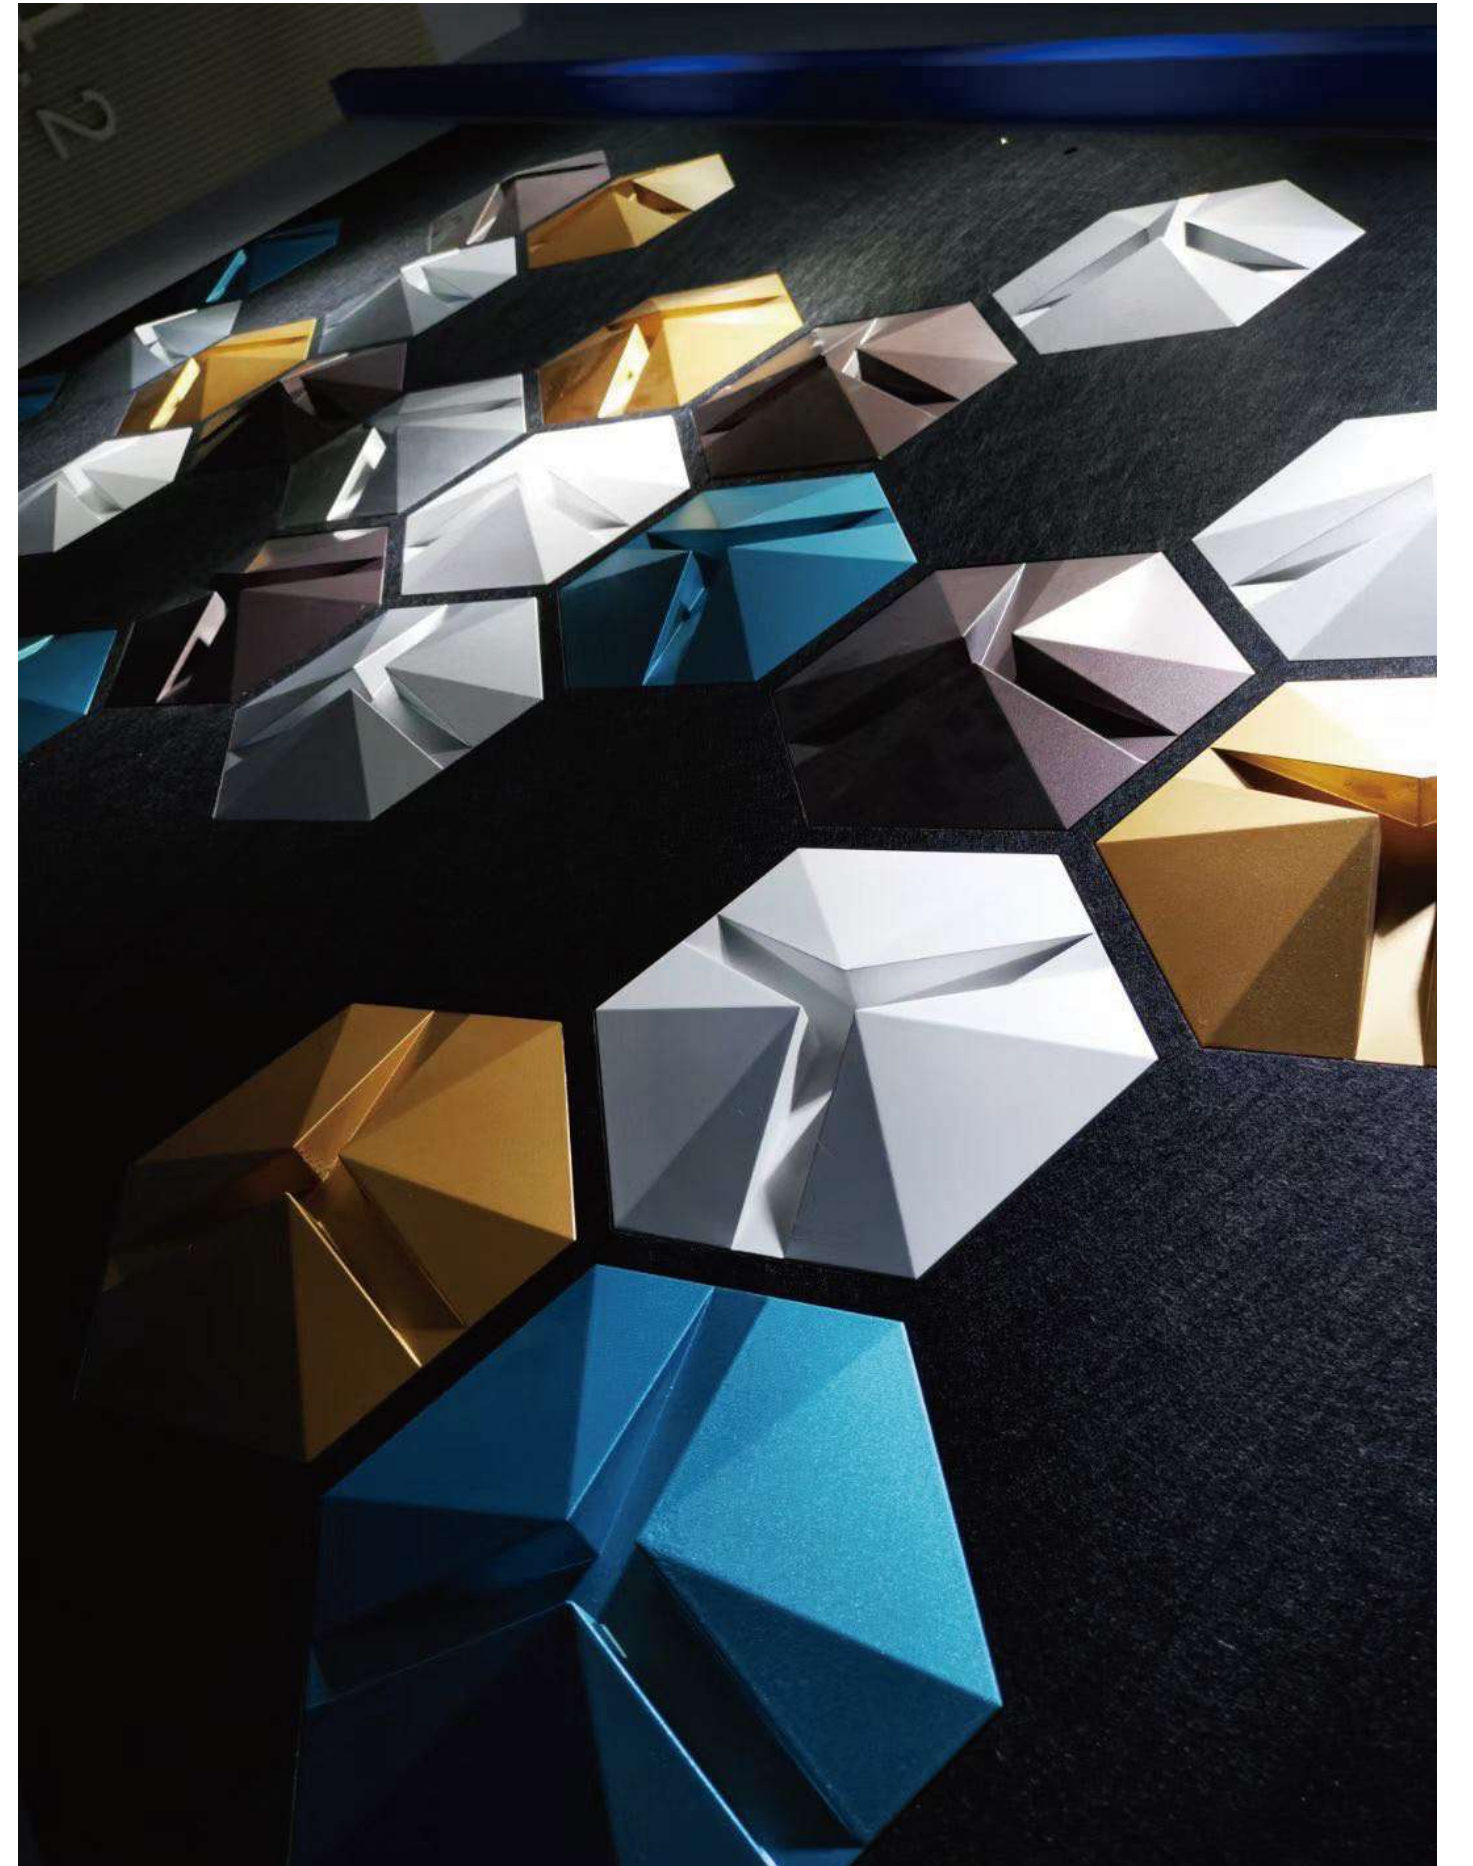

43 CONCAVE

ORIGINAL DESIGN

Info

11 pcs/m² 4.35 kg/pcs 47 kg/m²

60T WHITE

10C GREY

60T-BROWN

10C BLUE