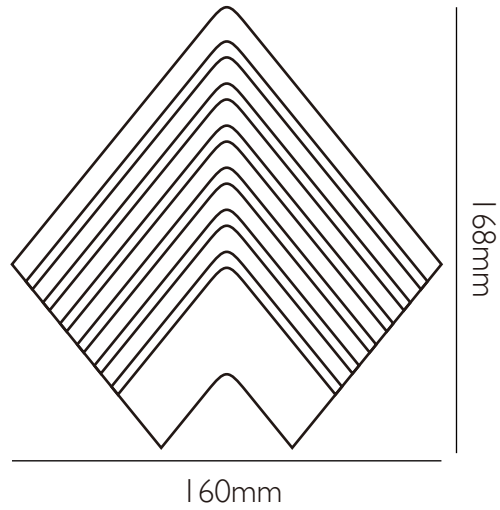

48 SPADE

ORIGINAL DESIGN

Info

70 pcs/m² 0.28 kg/pcs 20 kg/m²