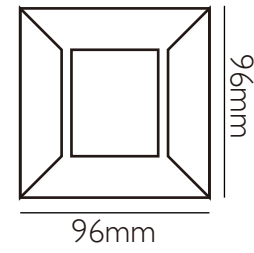

10T GREEN

10C BLUE

MT BLACK

40 TERRAZZO

Info

96X96mm 0.2 kg/pcs 27+27pcs/m²
96X292mm 0.6 kg/pcs 21.6 kg/m²

60T WHITE-96292-001

60T WHITE-96292-002