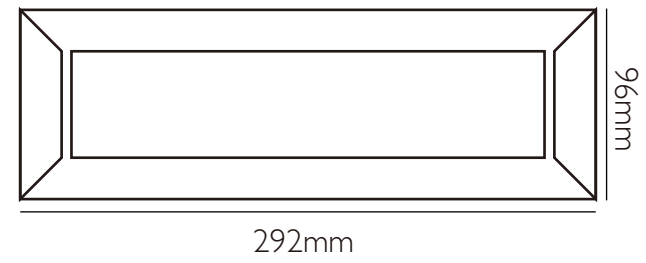

10T GREEN

10C BLUE

MT BLACK

40 TERRAZZO

Info

96X96mm 0.2 kg/pcs 27+27pcs/m²
96X292mm 0.6 kg/pcs 21.6 kg/m²

60T WHITE-96292-001

60T WHITE-96292-002