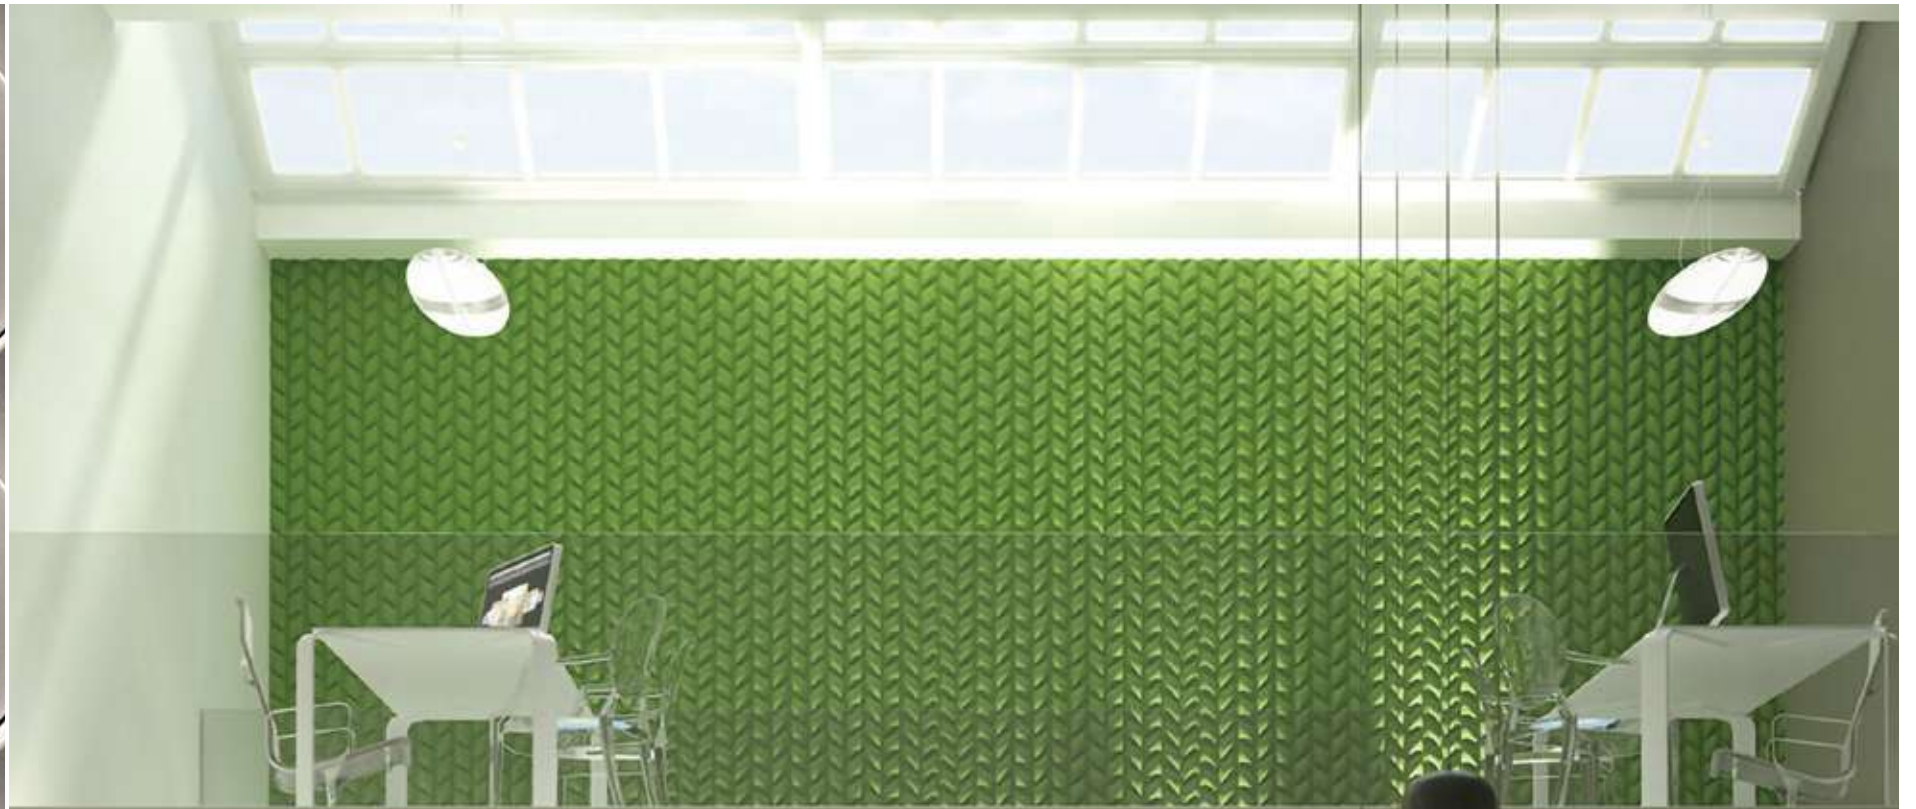

60T WHITE

10C GREY

100M

39 SECTOR

Info

51 pcs/m² 0.64 kg/pcs 33 kg/m²

60T WHITE

10C GREY