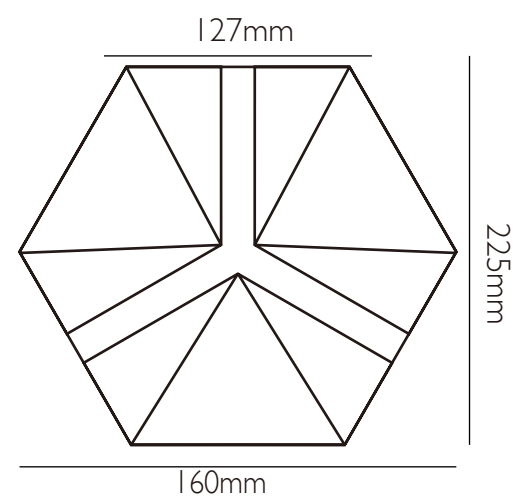

42 YEAH

ORIGINAL DESIGN