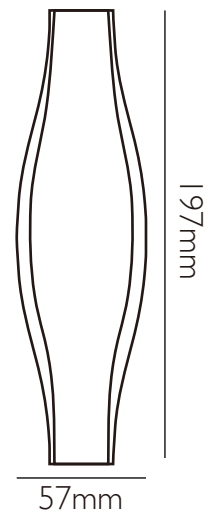

46 BOLD 5

ORIGINAL DESIGN

Info

115 pcs/m² 0.4 kg/pcs 46 kg/m²

60T WHITE

10C GREY

10P BLUE

47 BOLD 2

ORIGINAL DESIGN

Info

170 pcs/m² 0.24 kg/pcs 41 kg/m²

60T WHITE

10C GREY

10P BLUE

30C BEIGE

60T-BROWN

ORIGINAL DESIGN

Info

35 & 68 pcs/m² 0.38 & 0.16 kg/pcs 24 kg/m²

60T WHITE

60T WHITE+10C GREY

10C GREY

FOLIA&RAMO

50 NEMO

ORIGINAL DESIGN

Info

35 pcs/m² 0.87 kg/pcs 31 kg/m²

60T WHITE

10C GREY

10C BLUE

10G PINK

10P BLUE