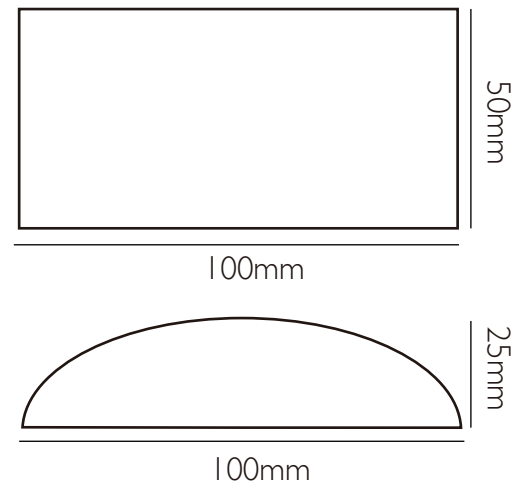

200 pcs/ m² 0.16 kg/pcs 32 kg/m²

60T WHITE

10C GREY

100M

38 WEAVE

ORIGINAL DESIGN

Info

200 pcs/ m² 0.2 kg/pcs 40 kg/m²