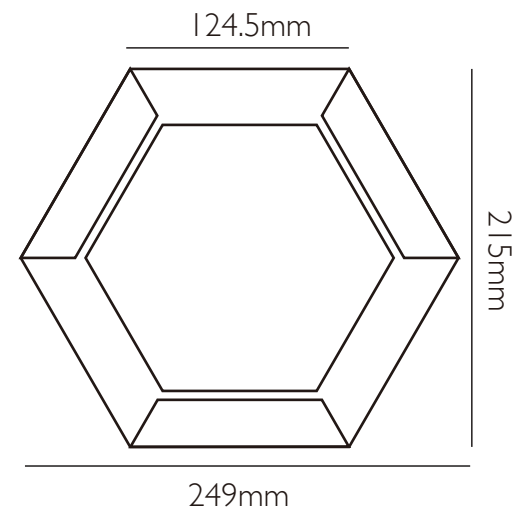

41 TERRAZZO

10C-GREY