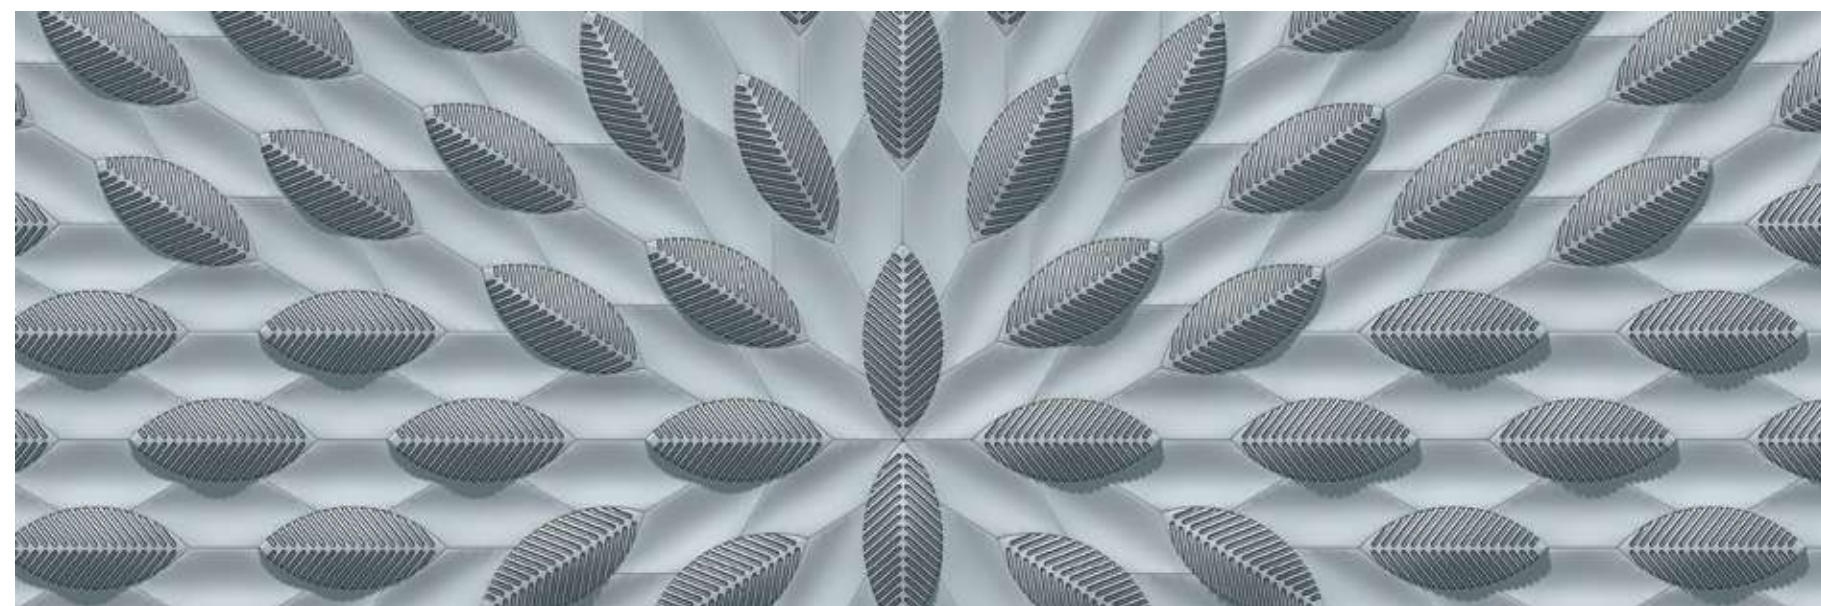

ORIGINAL DESIGN

Info

35 & 68 pcs/m² 0.38 & 0.16 kg/pcs 24 kg/m²

60T WHITE

60T WHITE+10C GREY

10C GREY

FOLIA&RAMO

50 NEMO