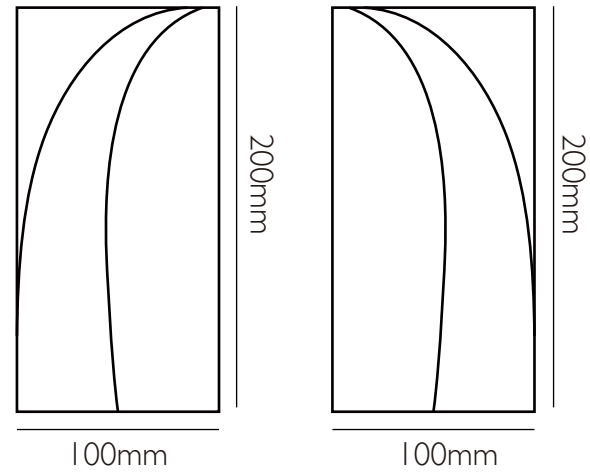

33 OMOPLATE

ORIGINAL DESIGN