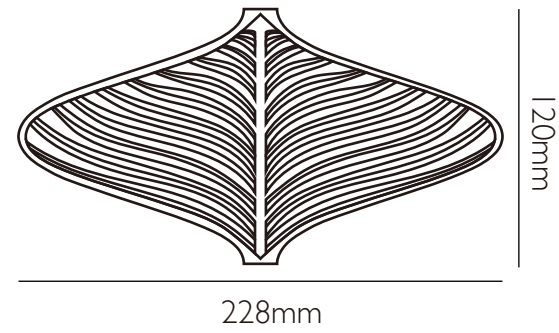

43 CONCAVE

ORIGINAL DESIGN

Info

11 pcs/m² 4.35 kg/pcs 47 kg/m²

60T WHITE

10C GREY

60T-BROWN

10C BLUE

10T GREEN

10C-BEIGE

GRAND CASA ⊕

44 VEIN

ORIGINAL DESIGN

Info

68 pcs/m² 0.22 kg/pcs 15 kg/m²

60T WHITE