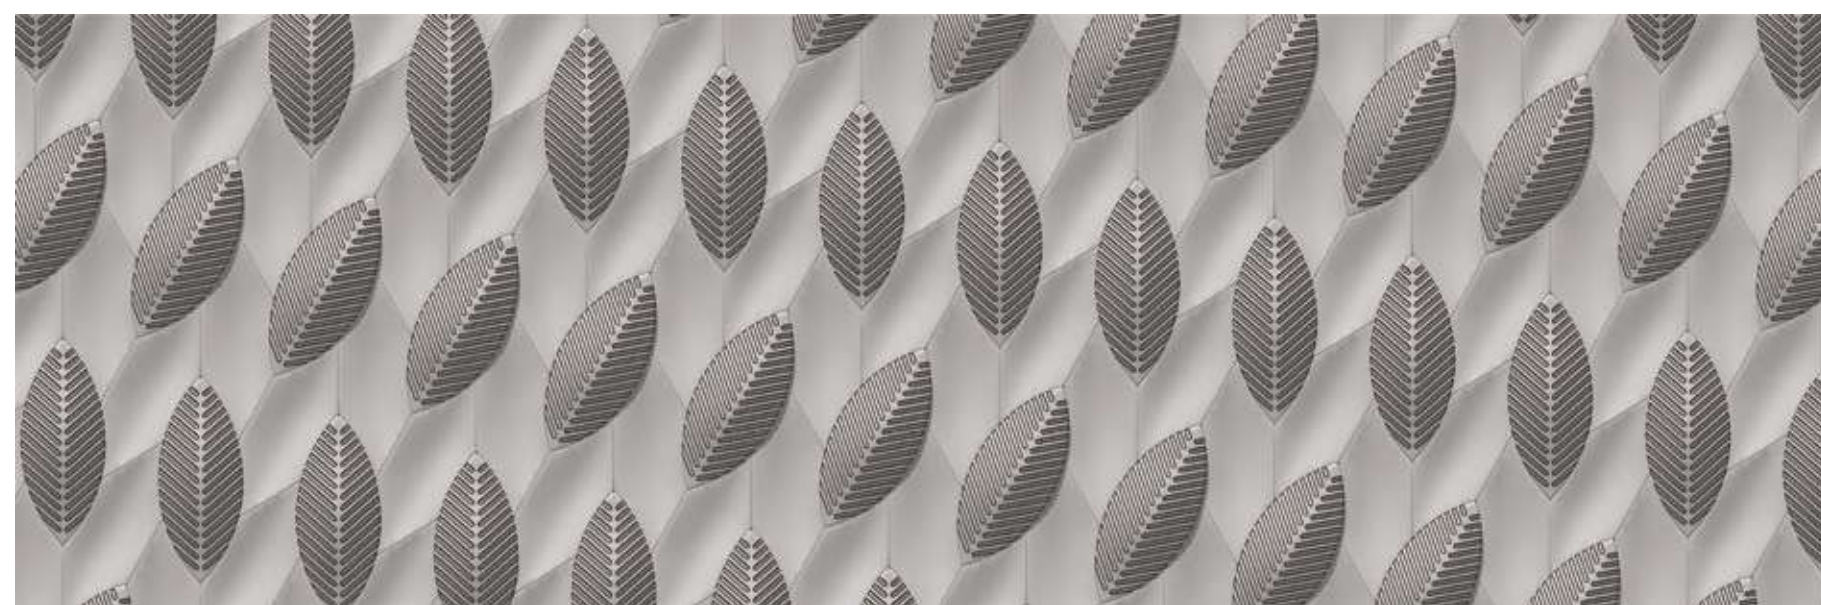

ORIGINAL DESIGN

Info

35 & 68 pcs/m² 0.38 & 0.16 kg/pcs 24 kg/m²

60T WHITE

60T WHITE+10C GREY

10C GREY

FOLIA&RAMO

50 NEMO