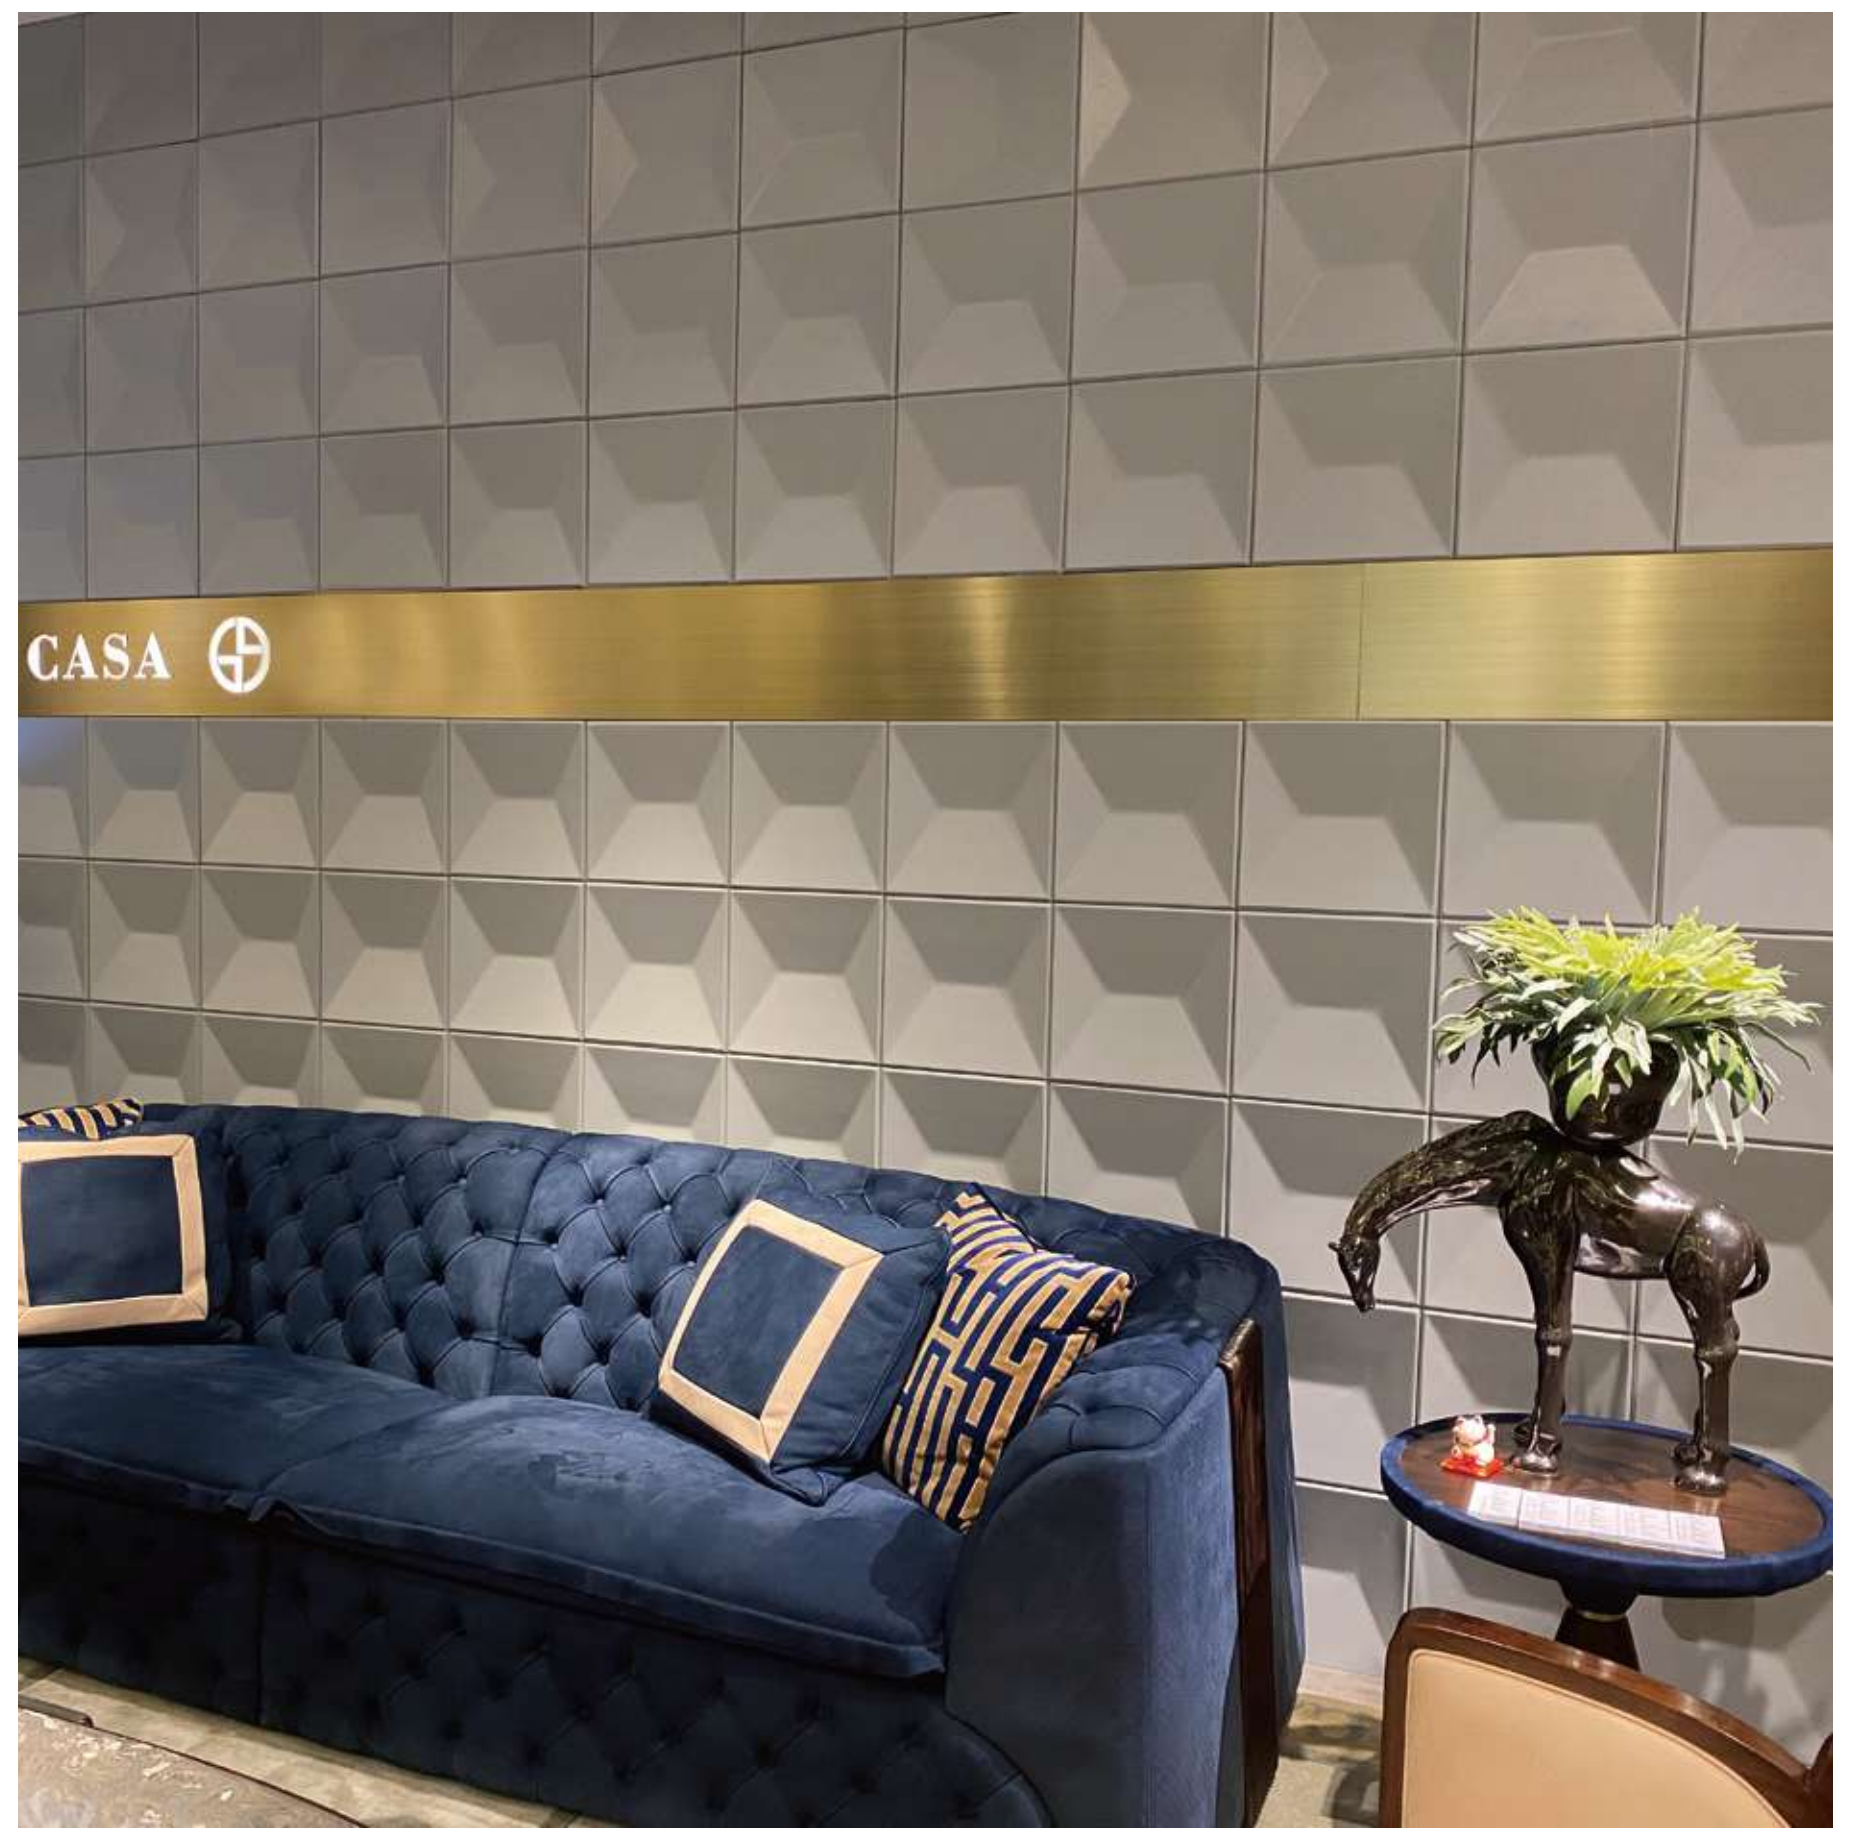

43 CONCAVE

ORIGINAL DESIGN

Info

11 pcs/m² 4.35 kg/pcs 47 kg/m²