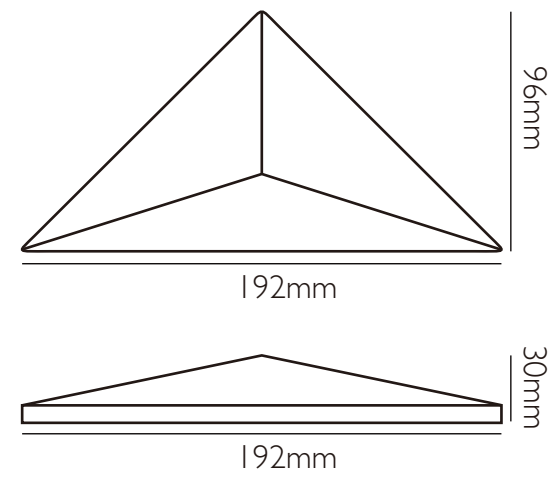

10T GREEN

10C-BEIGE

GRAND CASA ⊕

44 VEIN

ORIGINAL DESIGN

Info

68 pcs/m² 0.22 kg/pcs 15 kg/m²

60T WHITE

30T GREEN

60T-BROWN

10C-BEIGE

10C-GREY

45 TRI

ORIGINAL DESIGN

Info

108 pcs/m² 0.3 kg/pcs 32 kg/m²