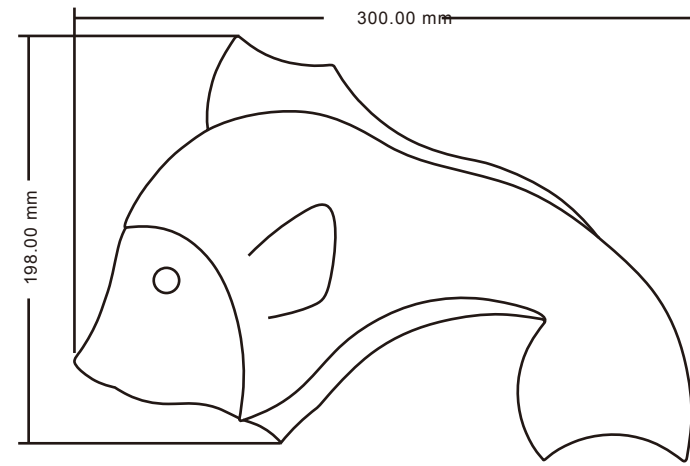

50 NEMO

ORIGINAL DESIGN

Info

35 pcs/m² 0.87 kg/pcs 31 kg/m²