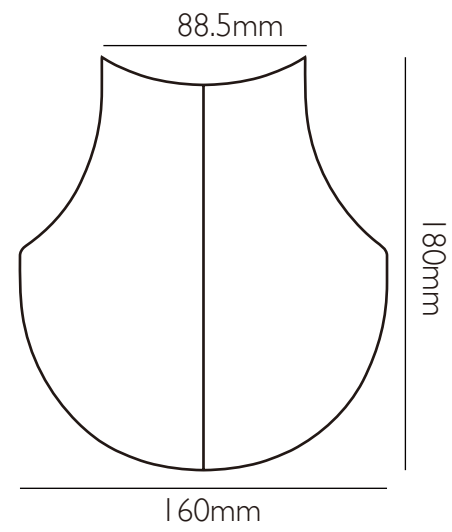

200 pcs/ m² 0.16 kg/pcs 32 kg/m²

60T WHITE

10C GREY

100M

38 WEAVE

ORIGINAL DESIGN

Info

200 pcs/ m² 0.2 kg/pcs 40 kg/m²

60T WHITE

10C GREY

100M

39 SECTOR

Info

51 pcs/m² 0.64 kg/pcs 33 kg/m²

60T WHITE

10C GREY

10T GREEN

10C BLUE

MT BLACK

40 TERRAZZO

Info

96X96mm 0.2 kg/pcs 27+27pcs/m²
96X292mm 0.6 kg/pcs 21.6 kg/m²

60T WHITE-96292-001

60T WHITE-96292-002