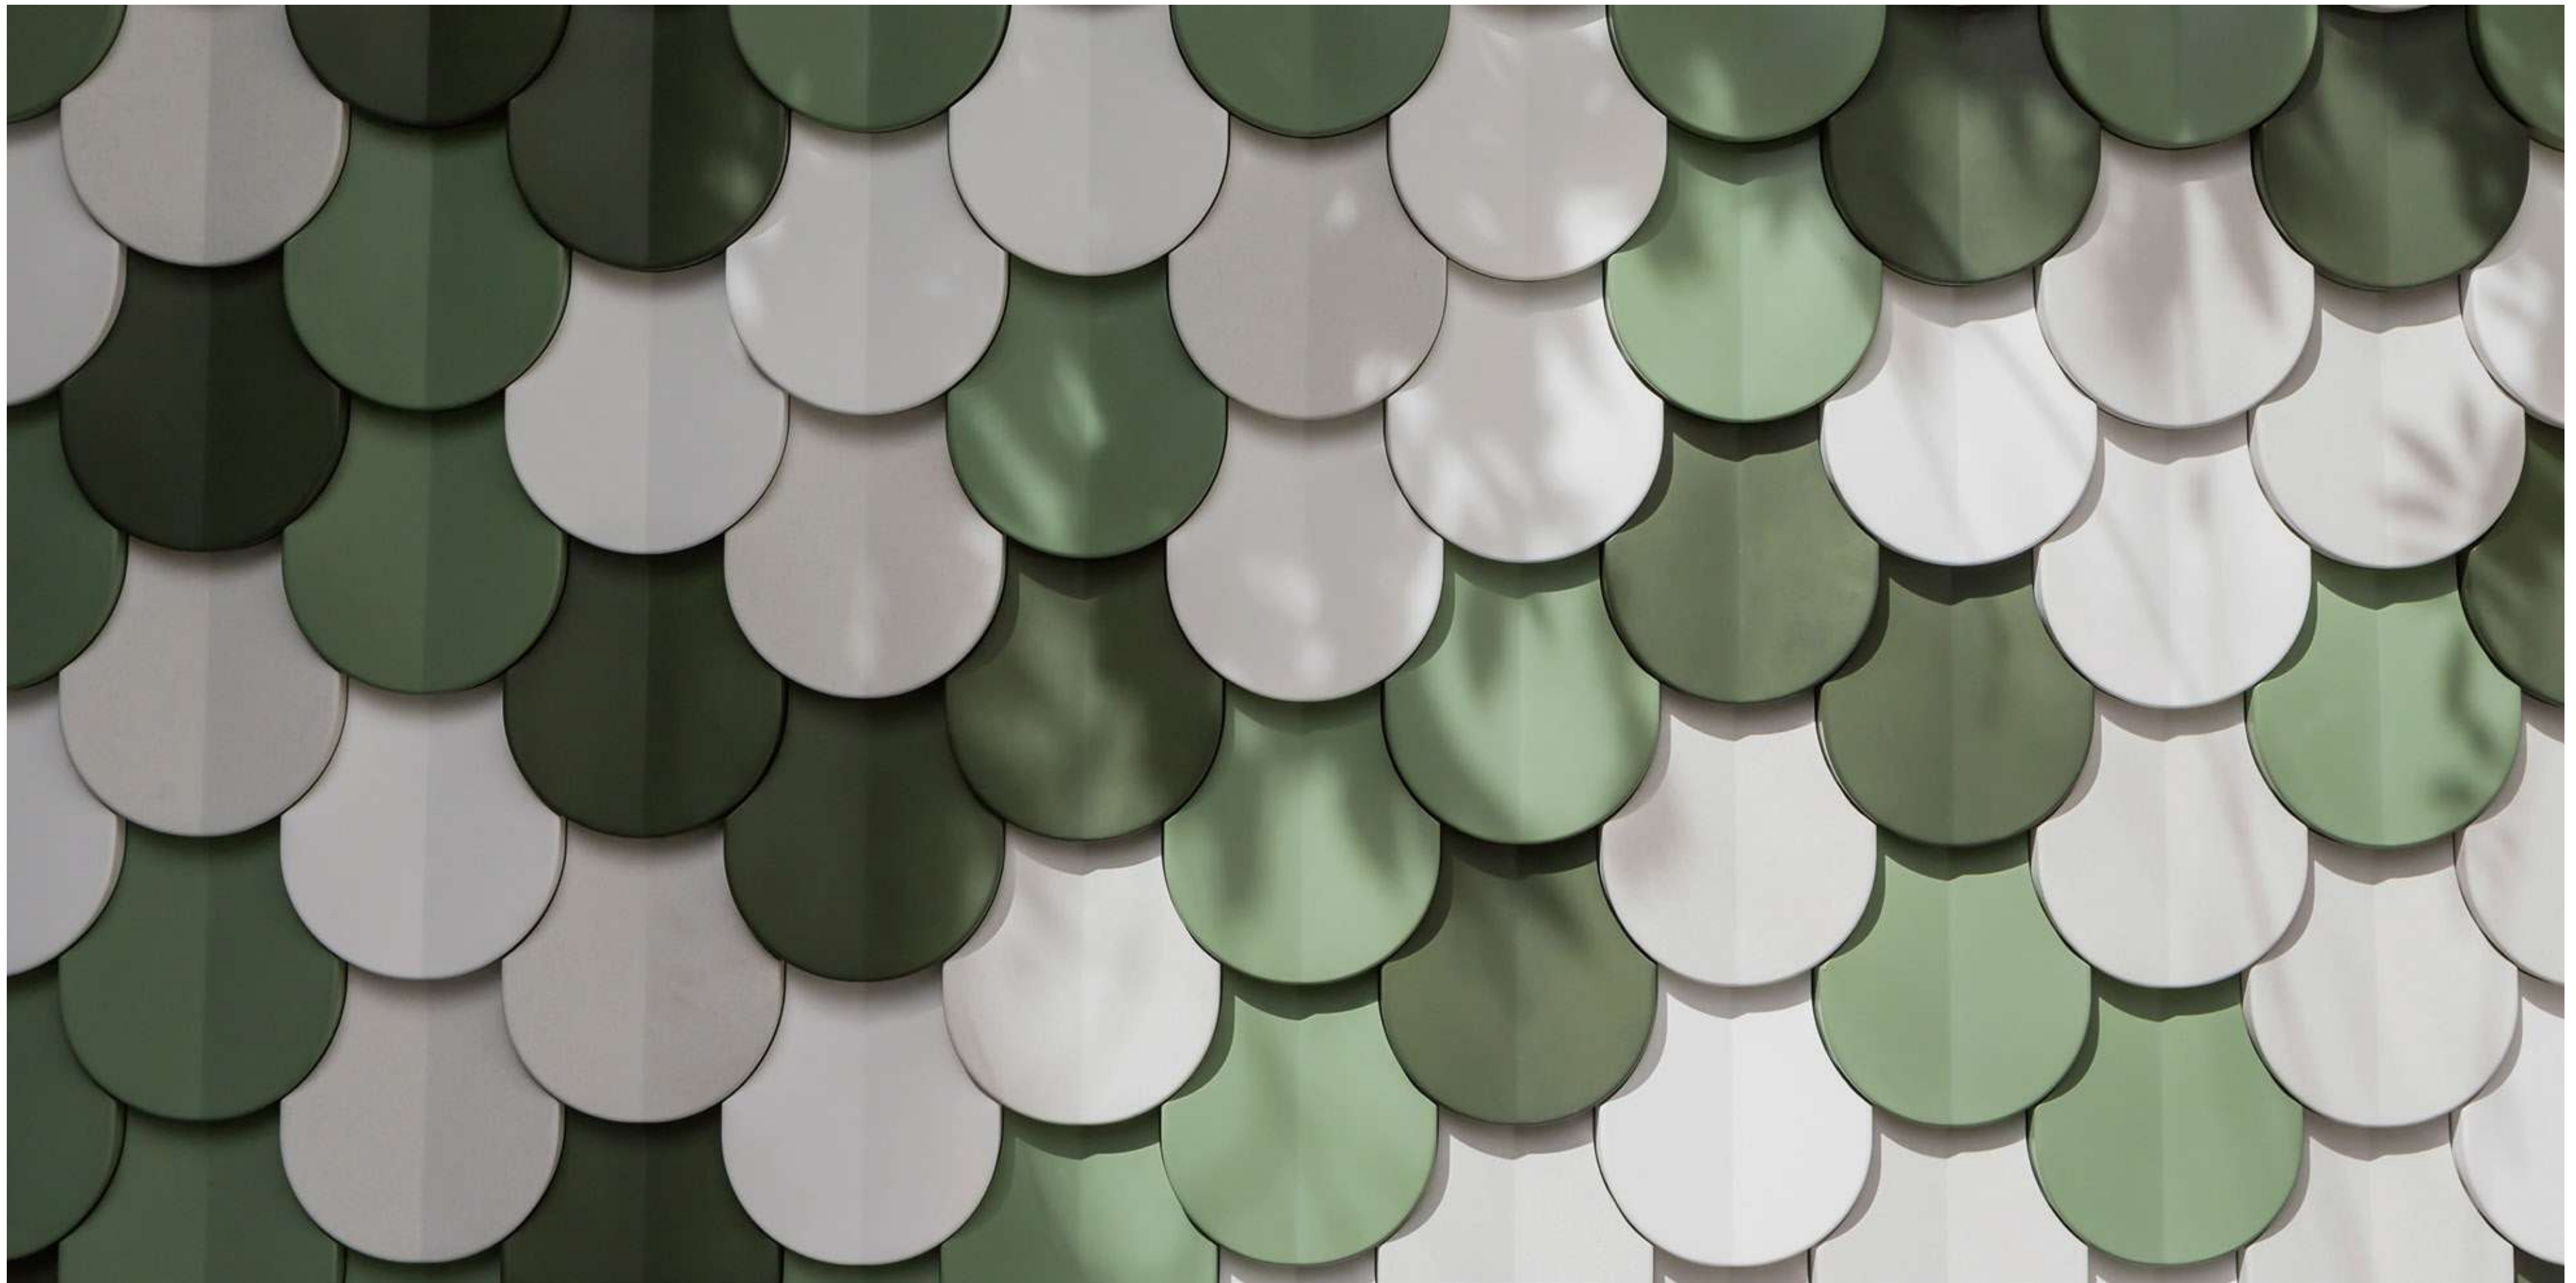

10T GREEN

10C BLUE

MT BLACK

40 TERRAZZO

Info

96X96mm 0.2 kg/pcs 27+27pcs/m²
96X292mm 0.6 kg/pcs 21.6 kg/m²

60T WHITE-96292-001

60T WHITE-96292-002