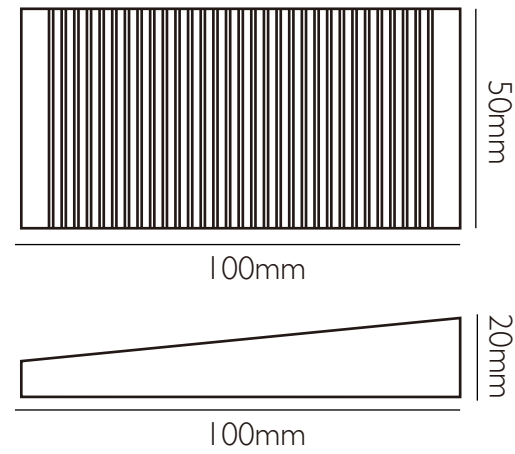

33.3 pcs/m² 0.7 kg/pcs 23.3 kg/m²

60T-WHITE

10C-GREY

10C-BEIGE

60T-BROWN

10C BLUE

36 STEP

ORIGINAL DESIGN