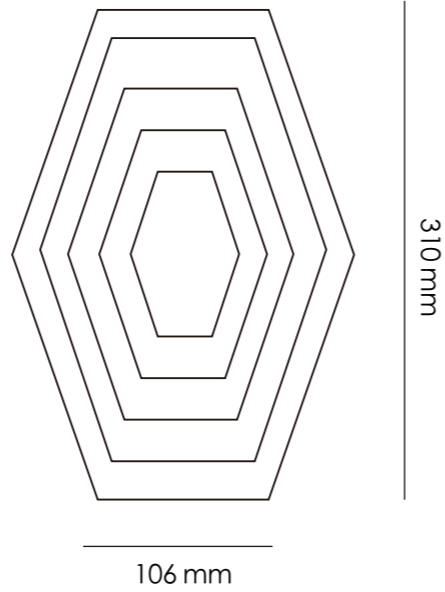

60 T WHITE

10 C GREY

10 S GREY

5M-BLUE

TUNNEL Inspiration comes from experiencing life, just like exploring in the maze tunnel, in the twists and turns of the unknown, constantly looking for the dawn of victory. The perfect use of geometric lines reflects the sense of intelligent design, unique three-dimensional style makes each tile more like a handicraft, full of high fashion sense, the design of not stick to one pattern changed the plain, more to pursue exploration and new impression, bring unique space enjoyment.