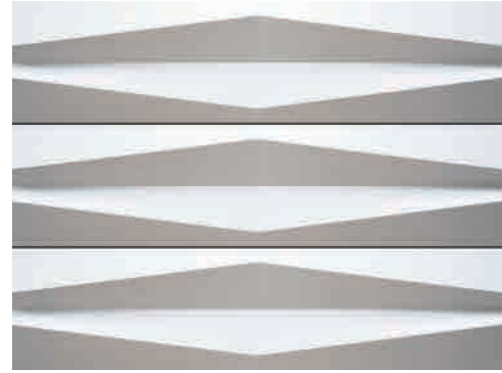

KITE

60 T WHITE

10C GRAY

The pentagonal polygon, which means self exploration, diversity and creativity, expresses people's desire for inner freedom by breaking through the traditional limitations, boldly subverting. The challenging irregular Pentagon, with its unique geometric elements, brings a unique balance in the space design, and at the same time, it is full of interest. It breaks some traditional shackles, and forms a strong sense of combination. This is the essence of "simplicity but not simple".

6

60 T WHITE

10 C GREY

Dunes are composed of elegantly drawn out subway tiles sculpted with an offset angled surface. This creates a modern tapering trapezoid relief that dances across the surface. Meshed in a straight stack pattern, Dune tiles are successively placed to create an exclusive finished surface. flies against the wind, not down the wind.