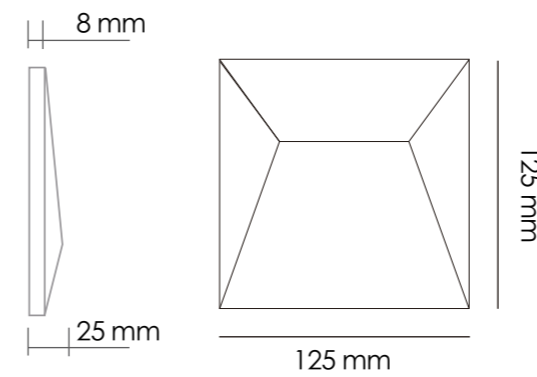

VASE

60 T-WHITE

10 S-GREY

10 C-GREY

30 C-GREY

10 F-BROWN

Inspired by the geometric nature of the original map, geometric design bold, given the distinct characteristic, the line of stereo administrative levels reflecting dynamic shadows, make metope is full of vitality, pure manual production to make each piece of tile has an interesting soul, full of fashion, high taste and style, make people enjoy unique space and strong sense of vision impact.