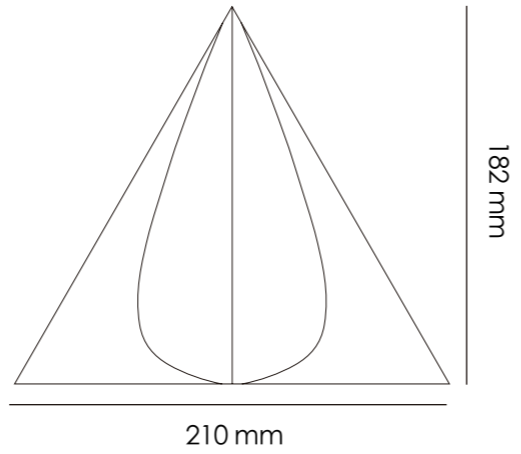

Petal series, beautiful and delicate. The triangular shape gives people a firm, positive power. The cement texture is matched with the light petal shape, which is applied to different engineering scenes to change the dull and monotonous cement itself, giving people a fresh and fresh feeling.

PETAL