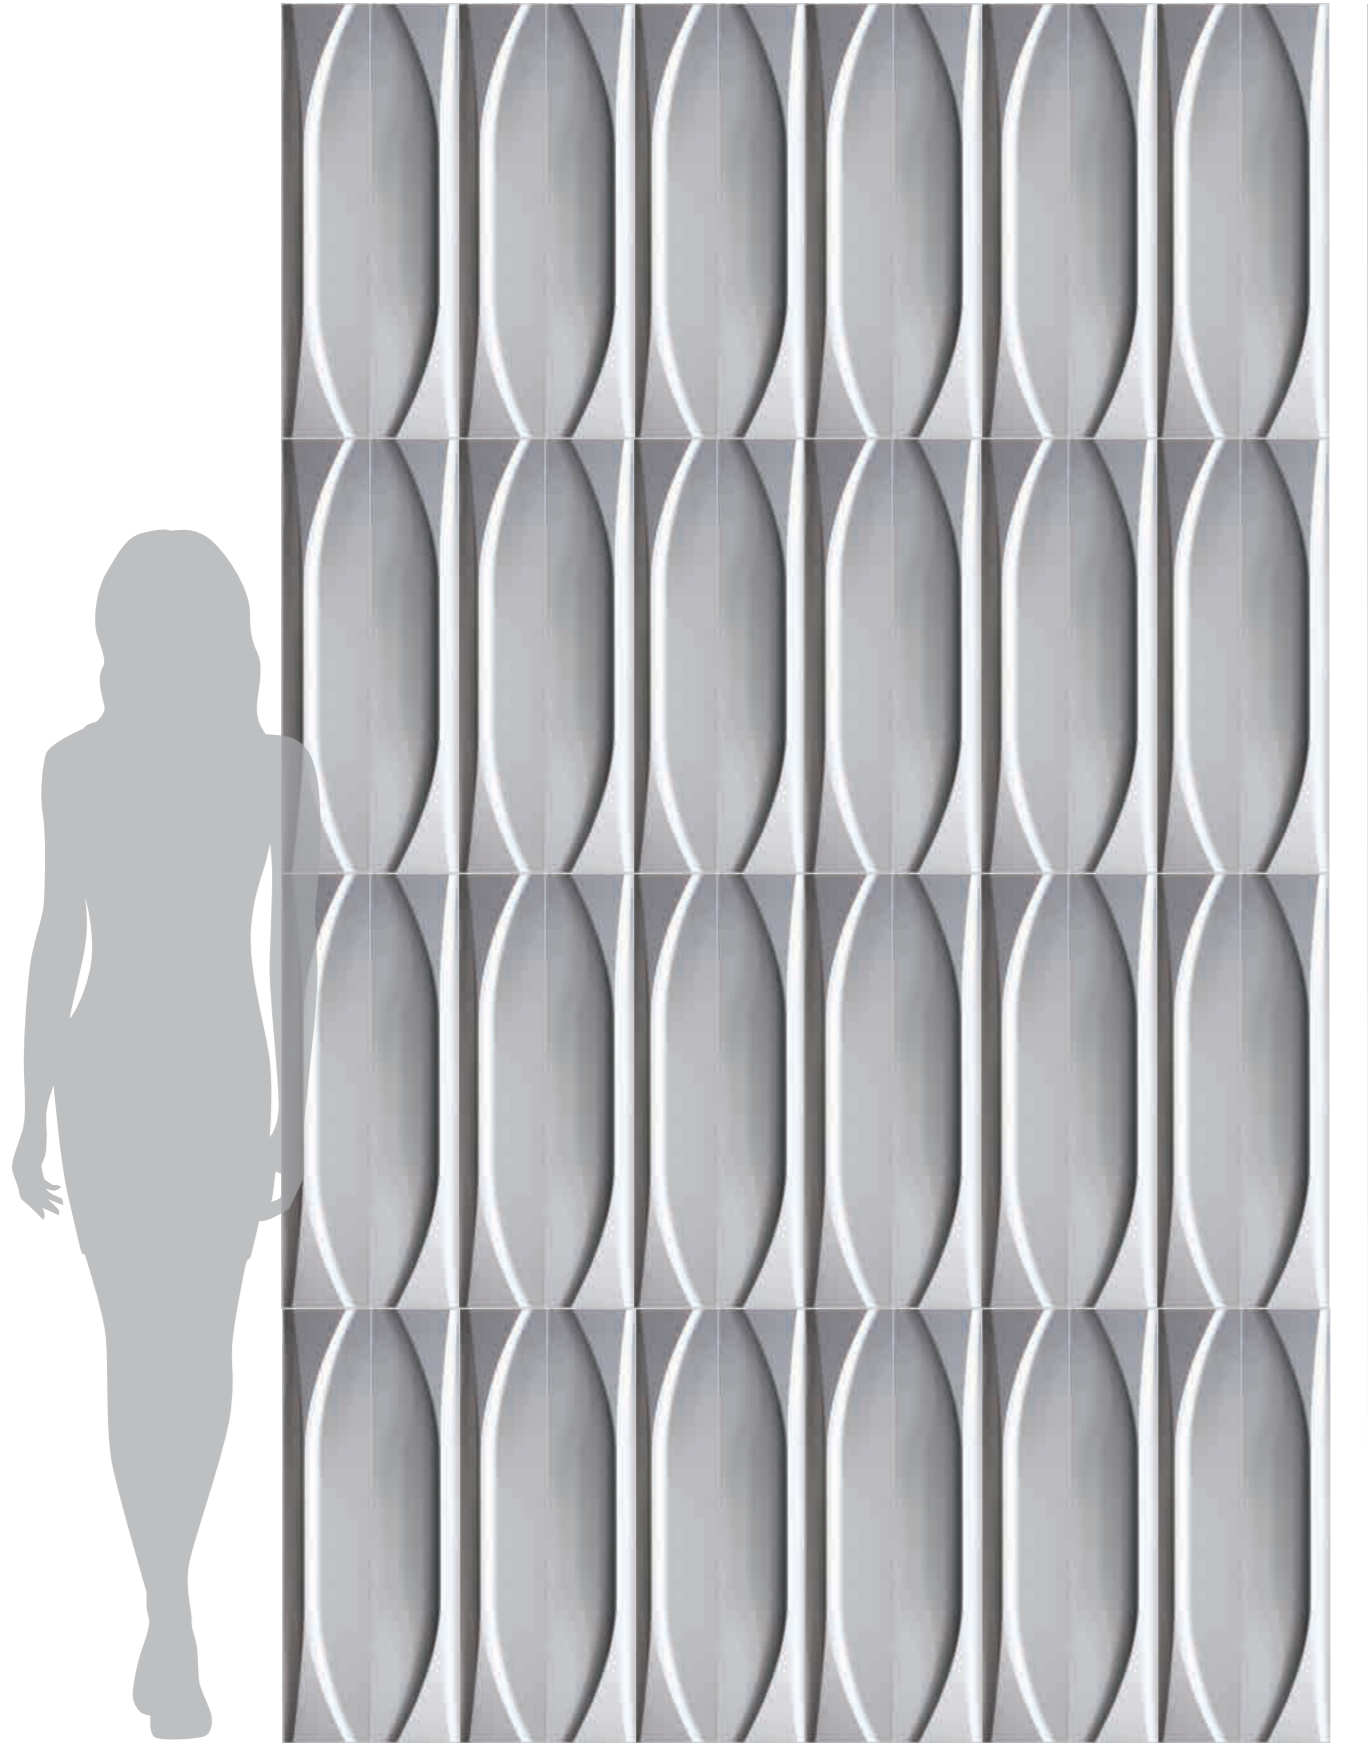

The yacht is like a swan spreading its wings in the wind, sliding smoothly on the water surface. A clean, beautiful and light yacht is sliding in the light fog at dusk, fast and beautiful, leaving a luminous water mark behind. The inspiring moment is from yacht shape and hope it will give the featured wall a new feeling.

# YACHT

2400 mm

2

60T WHITE

10C GRAY

100CM

The implication is elegant, civilized, brave, the colorful gorgeous feathers give people the visual enjoyment, let people sigh over the creativity of nature. This beautiful and mysterious feather shape that gives the concrete a strong artistic sense, adds dynamism and interest to it, and creates a special and stylish space, which is not only a visual enjoyment, but also a sense of spatial ceremony. Feather itself of the threads, perfectly reflected on the surface of the concrete, that is not only the beauty of modeling shape, but also has cultural meaning, art from life, but higher than the life.