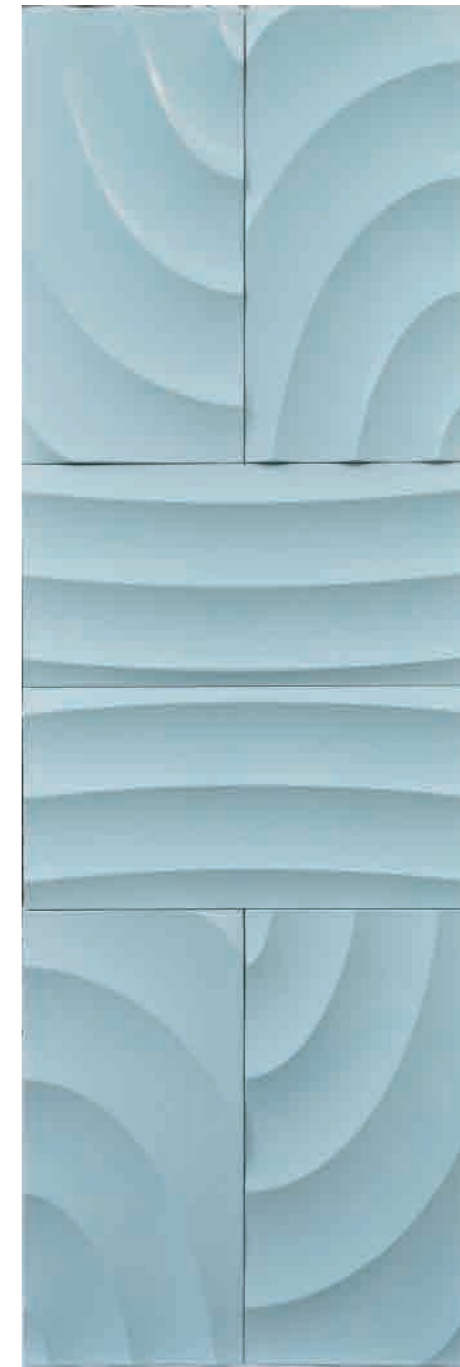

SUPER SONIC

2400 mm

10C GREY

10 BLUE

10 GREEN

60T WHITE

10C GREY

10 BLUE