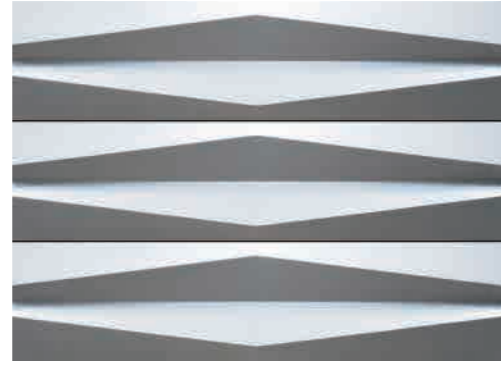

KITE

60 T WHITE

10C GRAY

The pentagonal polygon, which means self exploration, diversity and creativity, expresses people's desire for inner freedom by breaking through the traditional limitations, boldly subverting. The challenging irregular Pentagon, with its unique geometric elements, brings a unique balance in the space design, and at the same time, it is full of interest. It breaks some traditional shackles, and forms a strong sense of combination. This is the essence of "simplicity but not simple".

6

60 T WHITE

10 C GREY

Dunes are composed of elegantly drawn out subway tiles sculpted with an offset angled surface. This creates a modern tapering trapezoid relief that dances across the surface. Meshed in a straight stack pattern, Dune tiles are successively placed to create an exclusive finished surface. flies against the wind, not down the wind.