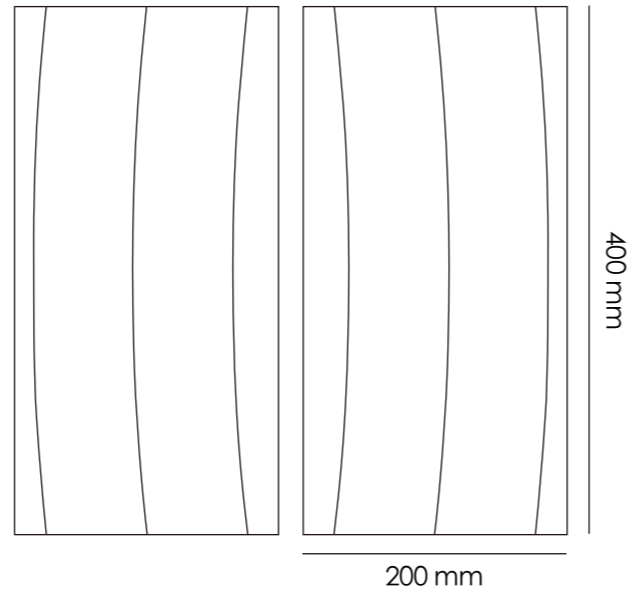

Designed by Michael golden, an American designer, inspired by Sound transmission, three kinds of texture tiles can be combined into hundreds of wall expression. Suitsble for commercial Interiors to Hospitality spaces such as bars, restaurants, hotels, salons, clubs.