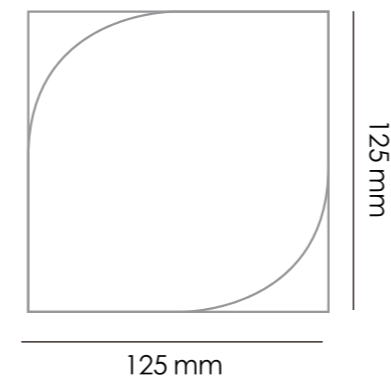

Inspired by the geometric nature of the original map, geometric design bold, given the distinct characteristic, the line of stereo administrative levels reflecting dynamic shadows, make metope is full of vitality, pure manual production to make each piece of tile has an interesting soul, full of fashion, high taste and style, make people enjoy unique space and strong sense of vision impact.