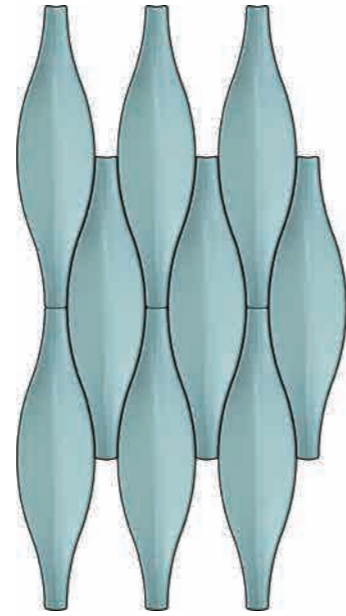

BRIM

16

60 T WHITE

10 C BLUE

10 P GREEN

The hard cement texture matches the soft color for comfort. Nifty and unique vase shape highlights individual character. Can be used in porch place, also can make setting wall, even if do not delicate and charming like flower, vase itself also has very strong adornment effect.