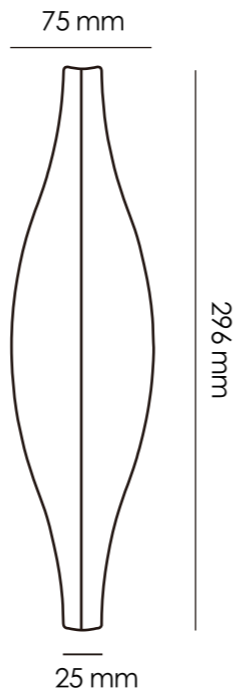

VASE

60 T-WHITE

10 S-GREY

10 C-GREY

30 C-GREY

10 F-BROWN

Inspired by the geometric nature of the original map, geometric design bold, given the distinct characteristic, the line of stereo administrative levels reflecting dynamic shadows, make metope is full of vitality, pure manual production to make each piece of tile has an interesting soul, full of fashion, high taste and style, make people enjoy unique space and strong sense of vision impact.