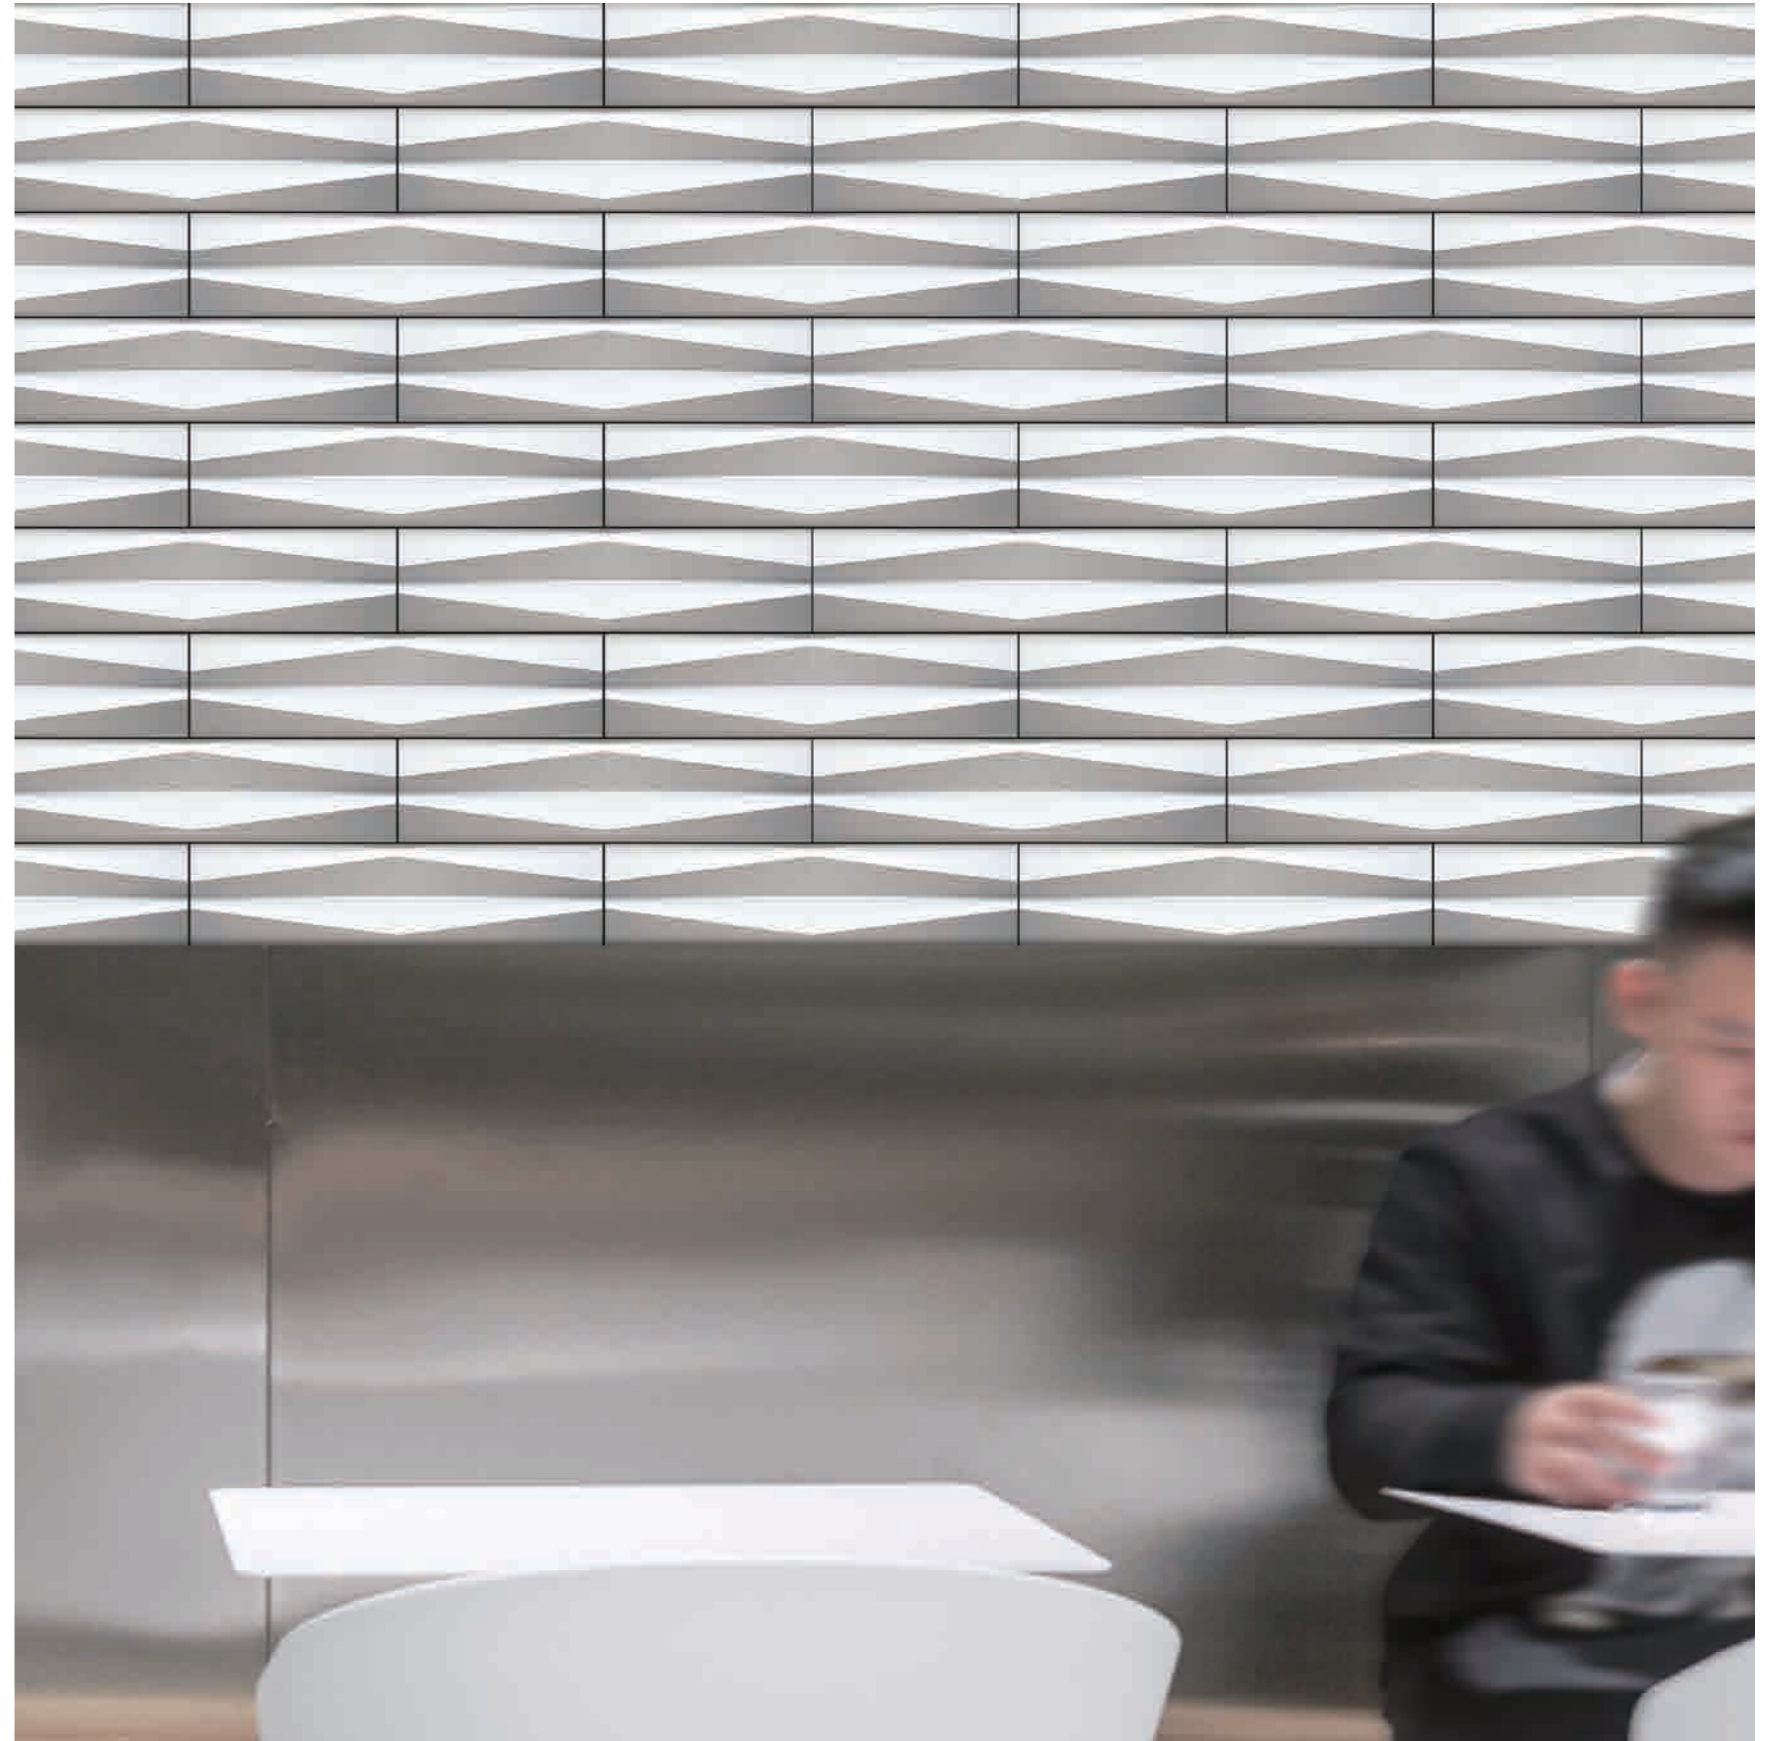

6

Dunes are composed of elegantly drawn out subway tiles sculpted with an offset angled surface. This creates a modern tapering trapezoid relief that dances across the surface. Meshed in a straight stack pattern, Dune tiles are successively placed to create an exclusive finished surface. flies against the wind, not down the wind.

DUNE