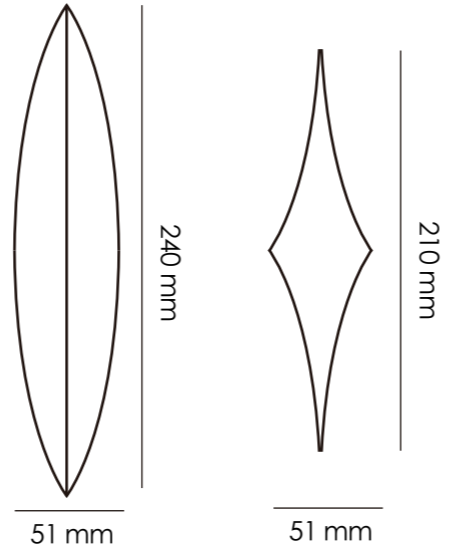

Leaf series combine 2 units, mixed with metal materials, like stainless steel and aluminium. It create a luxury wall covering.

LEAF