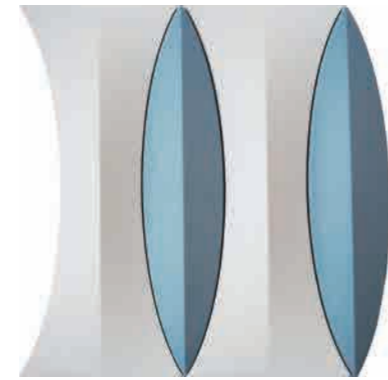

WD-008

Water drops into the mud, silent, like tears, like the sigh of the soul, more like the hint of fate, to retain the shape of the last flower. Waterdrop design is bold. 2 parts combined into a beautiful shape.