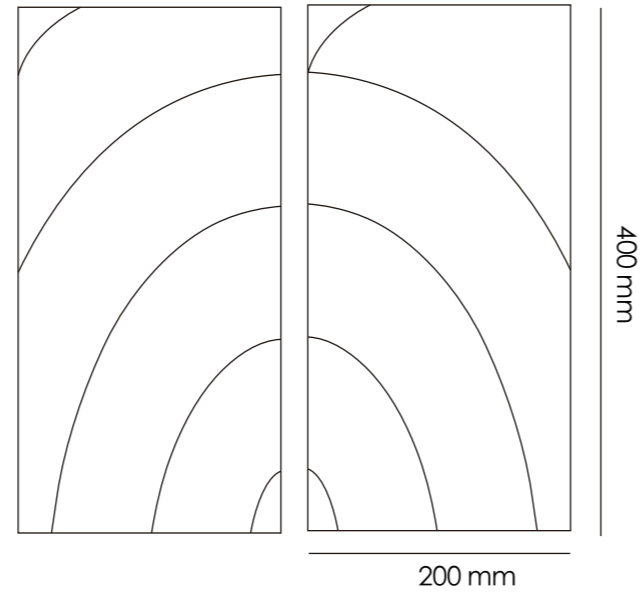

Designed by Michael golden, an American designer, inspired by Sound transmission, three kinds of texture tiles can be combined into hundreds of wall expression. Suitsble for commercial Interiors to Hospitality spaces such as bars, restaurants, hotels, salons, clubs.

SUPER SONIC