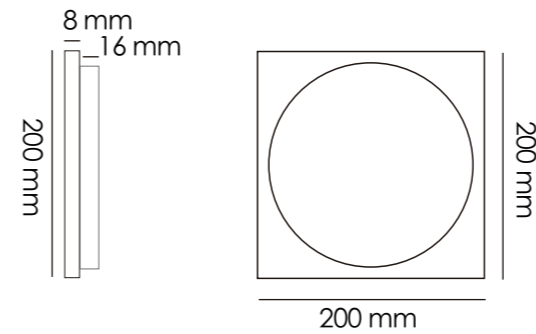

The design was inspired by the feeling of time flowing. The lines and three-dimensional contours of the clock bring a sense of space with the passage of time, presenting a unique artistic style, with a strong visual feeling and creative decoration, pleasing to the eye, becoming a landscape of the times.