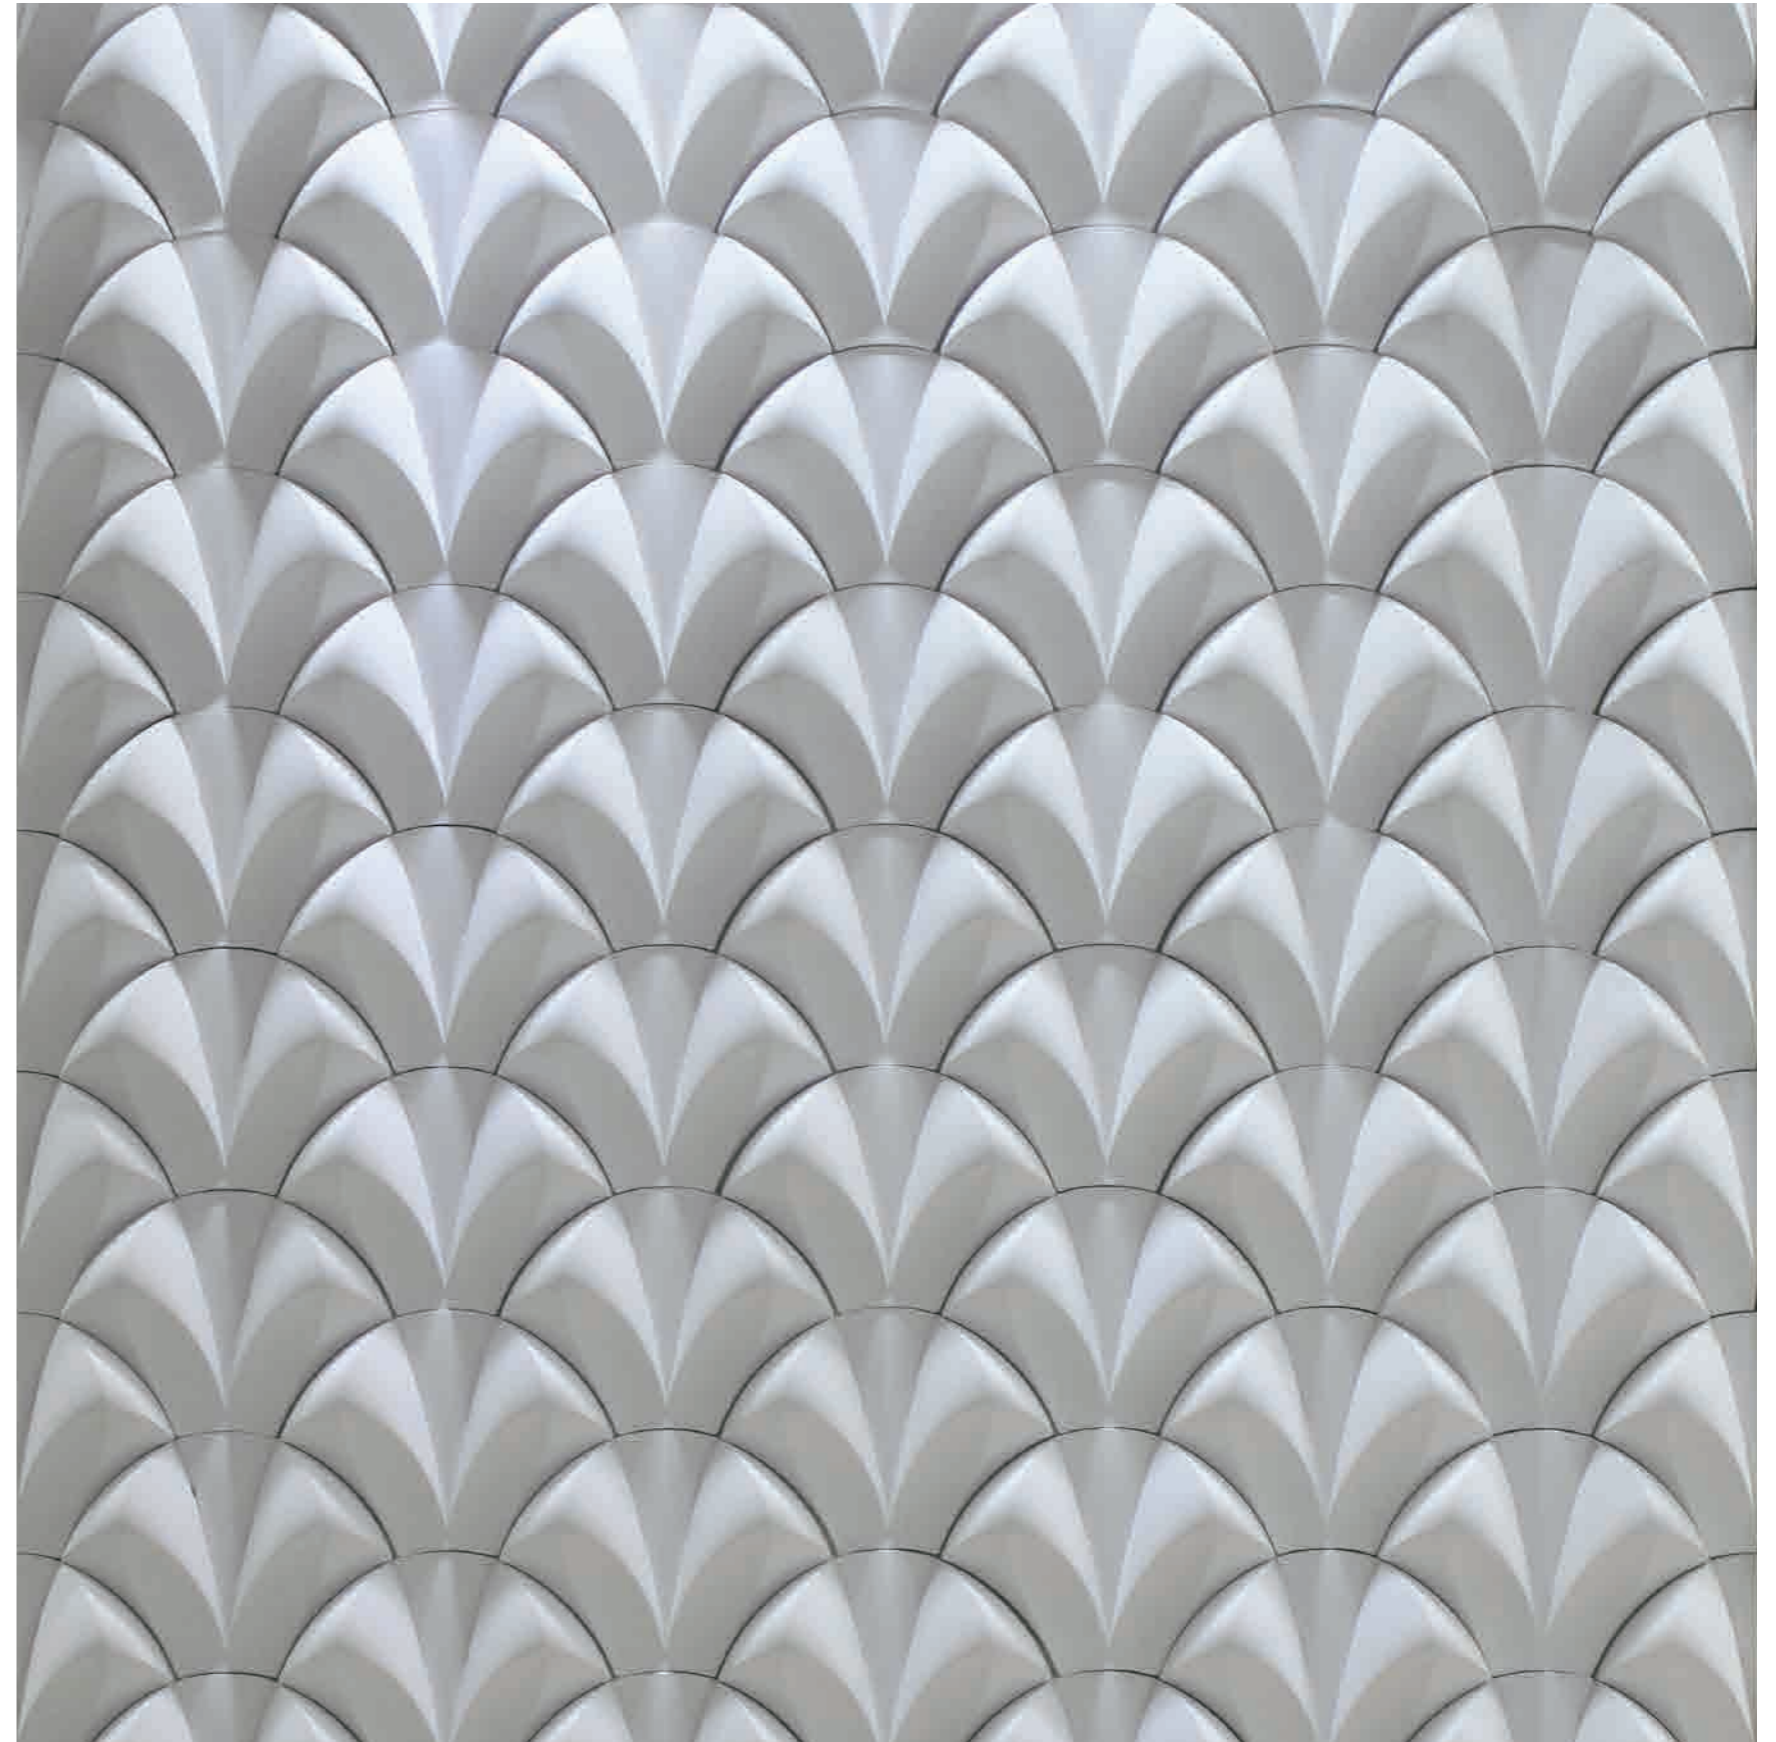

FIREWORKS

60 T-WHITE

60 T-WHITE + GOLD

The flower shape, which implies elegance, beauty and blessing, is inspired by the wonderful ornament of nature, and brings unique artistic sense to the space design with the blooming characteristics of fresh and free from vulgarity and elegant posture. This collision of nature and fashion brings people pleasure and aesthetic enjoyment, and brings full vitality and high quality to the living space.