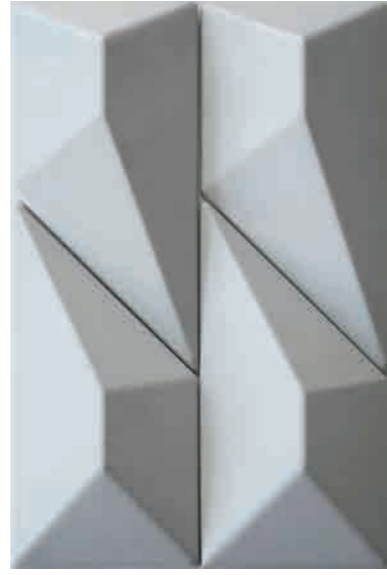

10C GRAY

The window shows a rich and broad world for people, the creative eye-catching abnormality three-dimensional full of high fashion sense, the design level of not limited to one pattern changed the plain, give people the impression of pursuing exploration and new ideas, add the unique personality charm for the aesthetic feeling of the space.