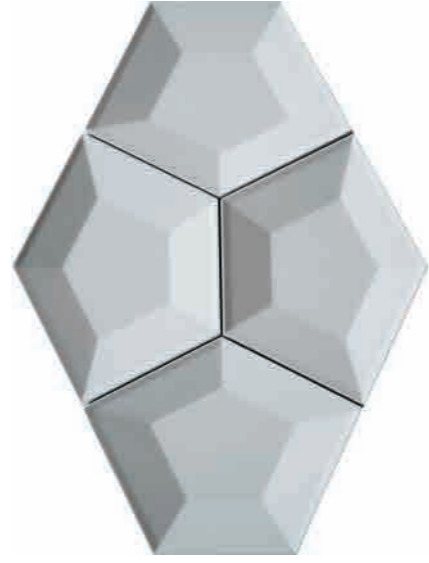

# YACHT

2400 mm

2

60T WHITE

10C GRAY

100CM

The implication is elegant, civilized, brave, the colorful gorgeous feathers give people the visual enjoyment, let people sigh over the creativity of nature. This beautiful and mysterious feather shape that gives the concrete a strong artistic sense, adds dynamism and interest to it, and creates a special and stylish space, which is not only a visual enjoyment, but also a sense of spatial ceremony. Feather itself of the threads, perfectly reflected on the surface of the concrete, that is not only the beauty of modeling shape, but also has cultural meaning, art from life, but higher than the life.

2400 mm

2400 mm

4

60 T WHITE

10C GRAY

It implies freedom, dream and beautiful, expressing people's yearning and pursuit for a happy life. The artistic designs of this kind of kite brings interesting and vivid visual elements. While enriching the sense of space levels, it also adds the power of people's imagination and longing for hope, and touches the heart. kite flies against the wind, not down the wind.

KITE

60 T WHITE

10C GRAY

The pentagonal polygon, which means self exploration, diversity and creativity, expresses people's desire for inner freedom by breaking through the traditional limitations, boldly subverting. The challenging irregular Pentagon, with its unique geometric elements, brings a unique balance in the space design, and at the same time, it is full of interest. It breaks some traditional shackles, and forms a strong sense of combination. This is the essence of "simplicity but not simple".

6

60 T WHITE

10 C GREY

Dunes are composed of elegantly drawn out subway tiles sculpted with an offset angled surface. This creates a modern tapering trapezoid relief that dances across the surface. Meshed in a straight stack pattern, Dune tiles are successively placed to create an exclusive finished surface. flies against the wind, not down the wind.