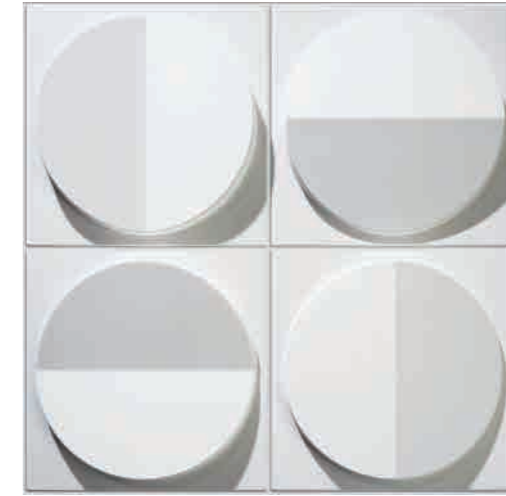

101

The design was inspired by the feeling of time flowing. The lines and three-dimensional contours of the clock bring a sense of space with the passage of time, presenting a unique artistic style, with a strong visual feeling and creative decoration, pleasing to the eye, becoming a landscape of the times.