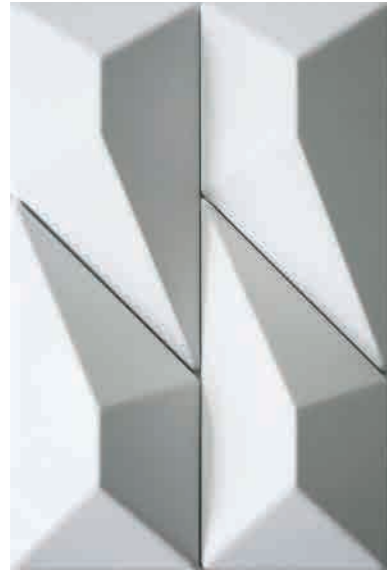

60 T WHITE

The window shows a rich and broad world for people, the creative eye-catching abnormality three-dimensional full of high fashion sense, the design level of not limited to one pattern changed the plain, give people the impression of pursuing exploration and new ideas, add the unique personality charm for the aesthetic feeling of the space.

WINDOW