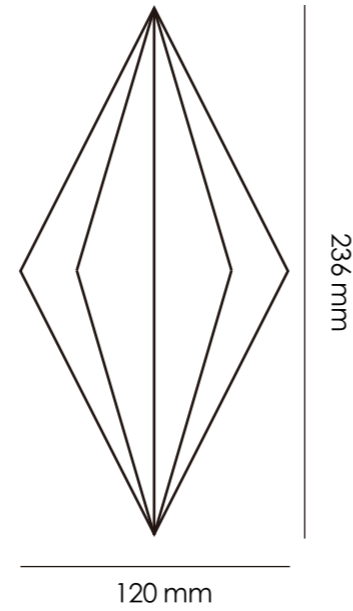

2400 mm

2400 mm

4

60 T WHITE

10C GRAY

It implies freedom, dream and beautiful, expressing people's yearning and pursuit for a happy life. The artistic designs of this kind of kite brings interesting and vivid visual elements. While enriching the sense of space levels, it also adds the power of people's imagination and longing for hope, and touches the heart. kite flies against the wind, not down the wind.