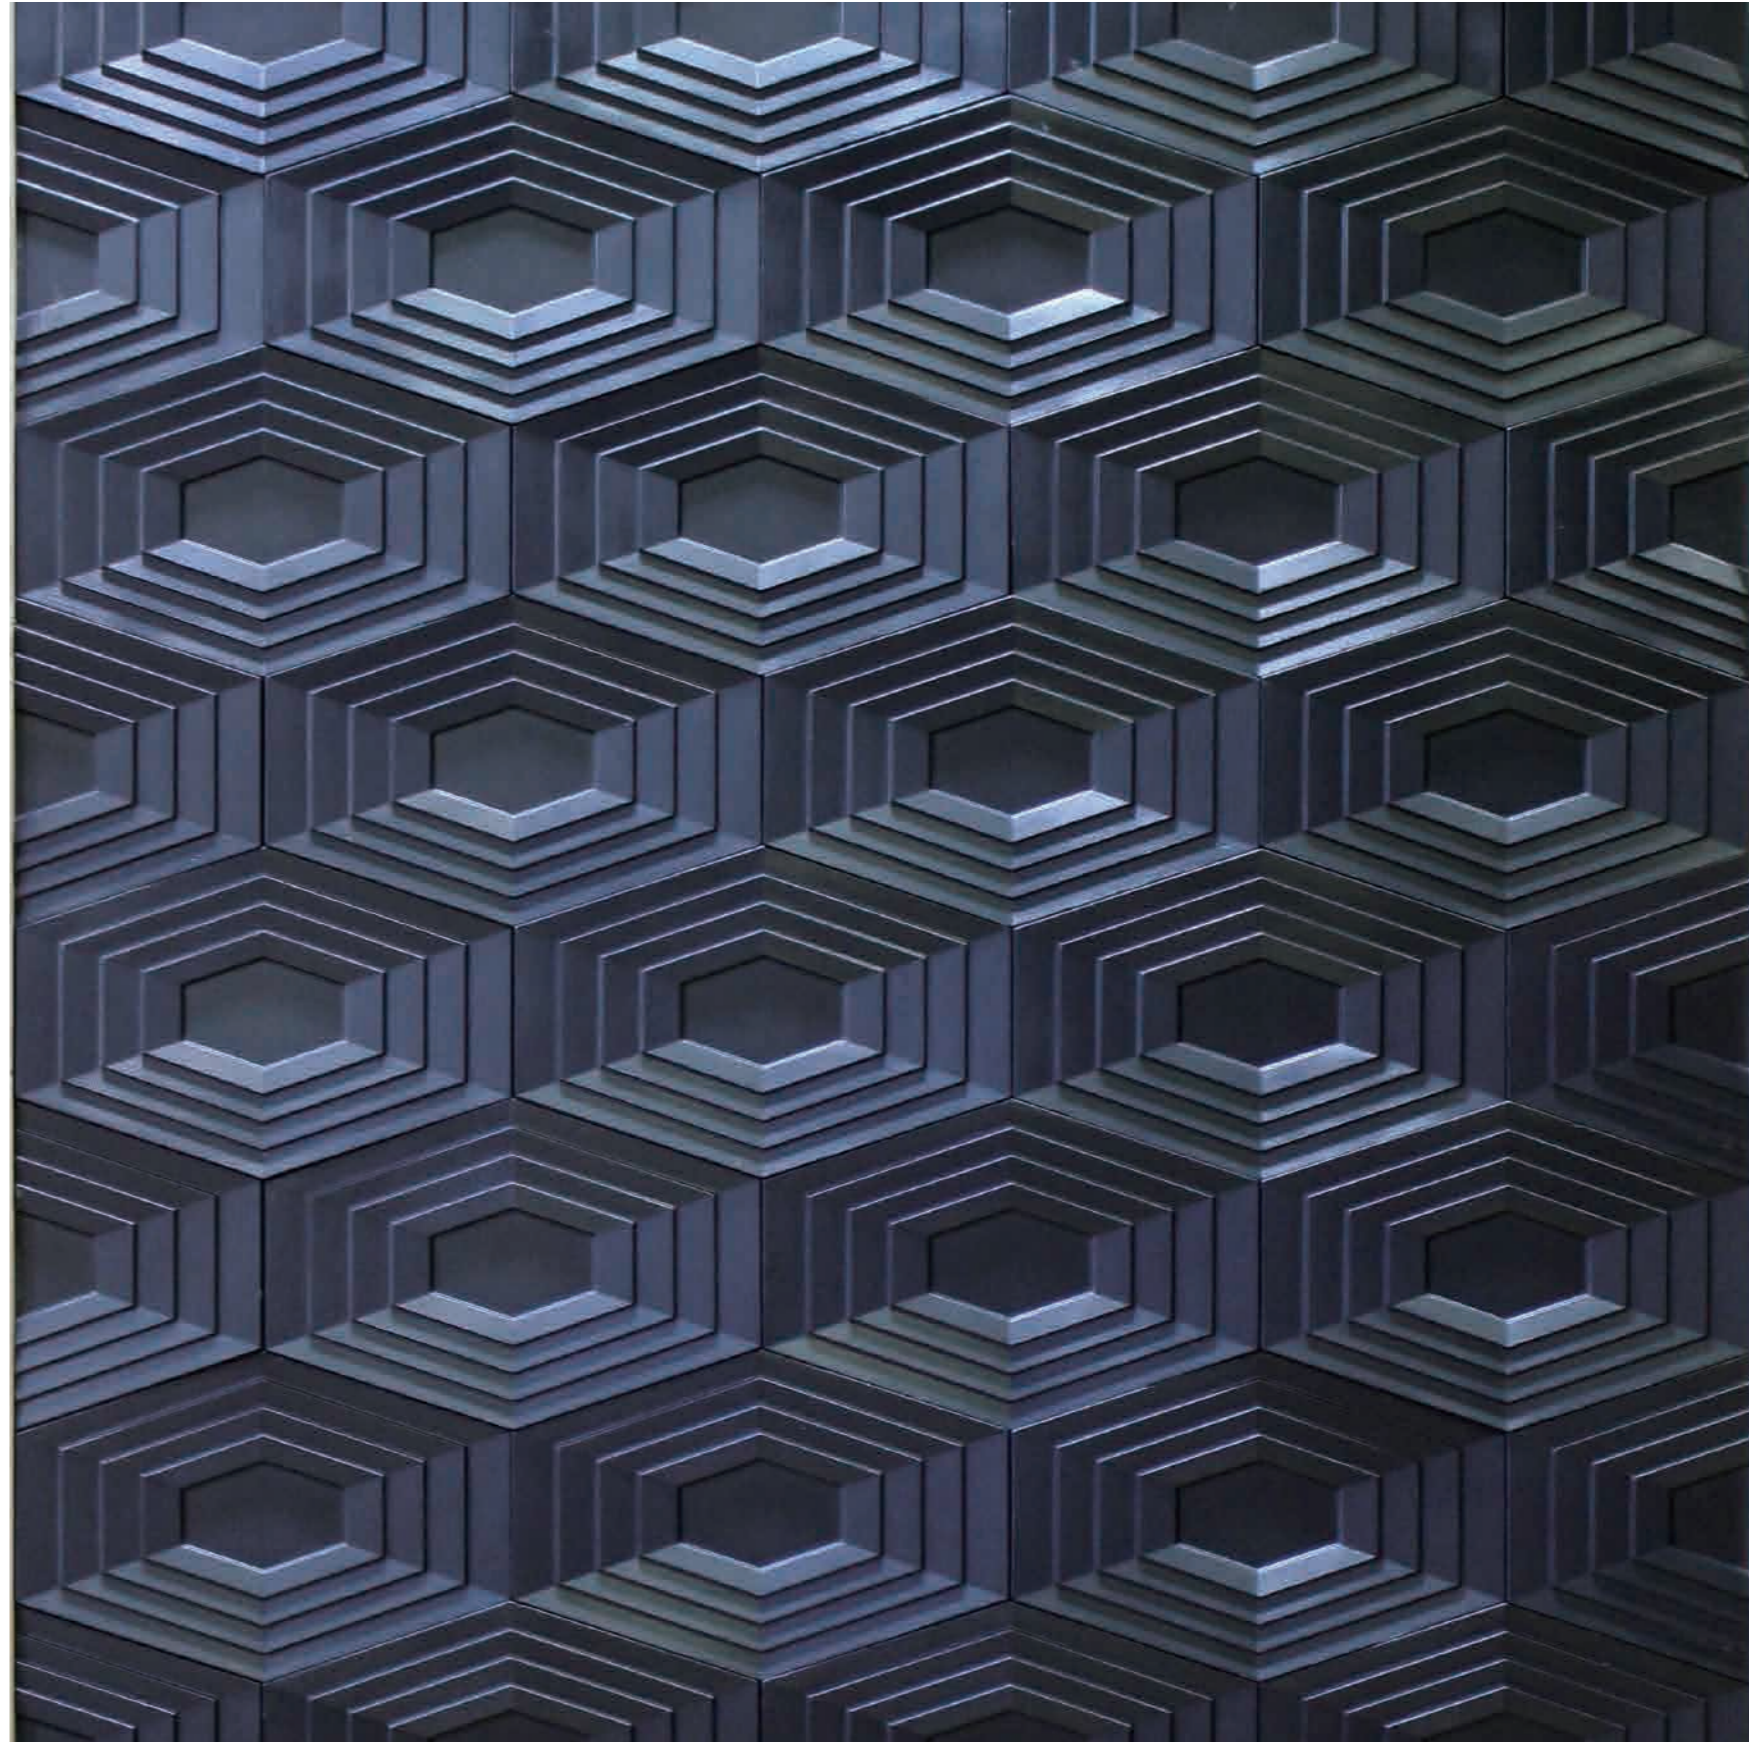

TUNNEL Inspiration comes from experiencing life, just like exploring in the maze tunnel, in the twists and turns of the unknown, constantly looking for the dawn of victory. The perfect use of geometric lines reflects the sense of intelligent design, unique three-dimensional style makes each tile more like a handicraft, full of high fashion sense, the design of not stick to one pattern changed the plain, more to pursue exploration and new impression, bring unique space enjoyment.

TUNNEL