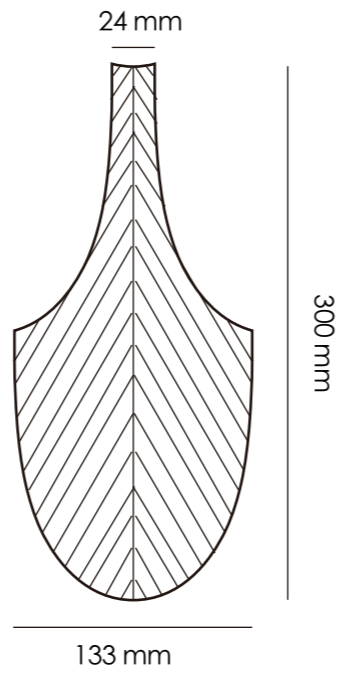

40 mm

125 mm

600 mm

# YACHT

2400 mm

2

60T WHITE

10C GRAY

100CM

The implication is elegant, civilized, brave, the colorful gorgeous feathers give people the visual enjoyment, let people sigh over the creativity of nature. This beautiful and mysterious feather shape that gives the concrete a strong artistic sense, adds dynamism and interest to it, and creates a special and stylish space, which is not only a visual enjoyment, but also a sense of spatial ceremony. Feather itself of the threads, perfectly reflected on the surface of the concrete, that is not only the beauty of modeling shape, but also has cultural meaning, art from life, but higher than the life.