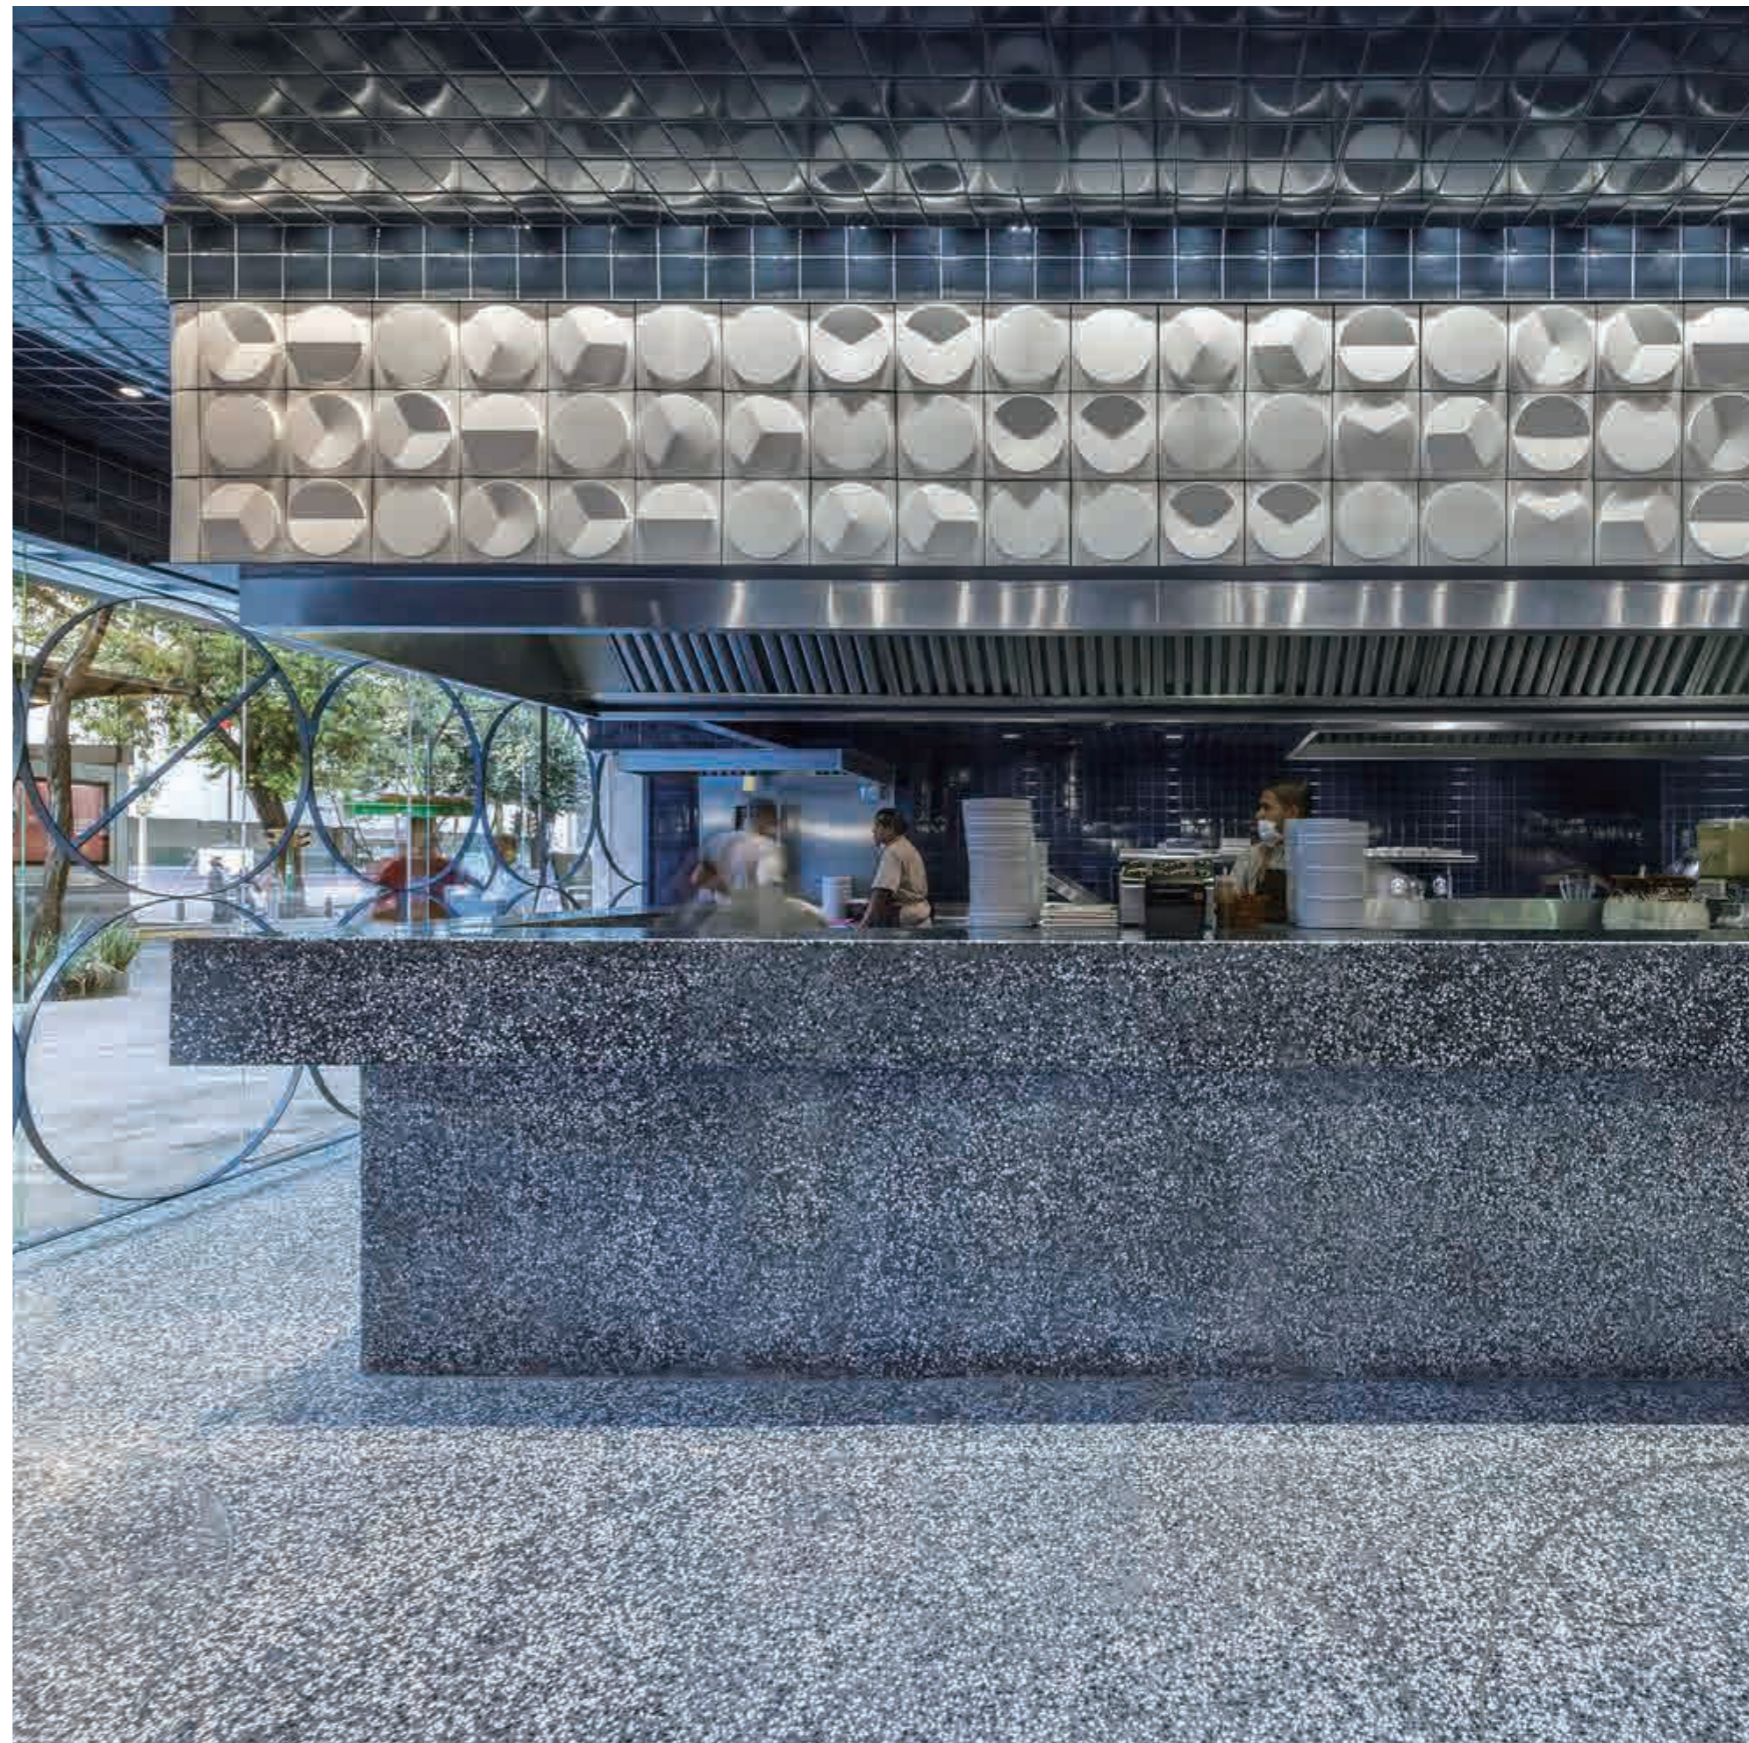

100

101

The design was inspired by the feeling of time flowing. The lines and three-dimensional contours of the clock bring a sense of space with the passage of time, presenting a unique artistic style, with a strong visual feeling and creative decoration, pleasing to the eye, becoming a landscape of the times.