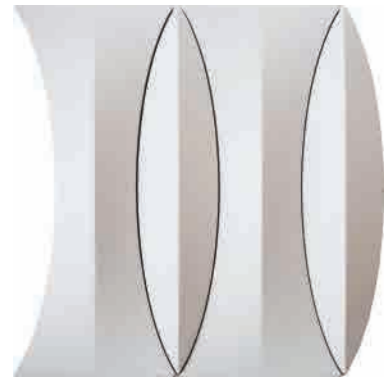

WD-001

Water drops into the mud, silent, like tears, like the sigh of the soul, more like the hint of fate, to retain the shape of the last flower. Waterdrop design is bold. 2 parts combined into a beautiful shape.