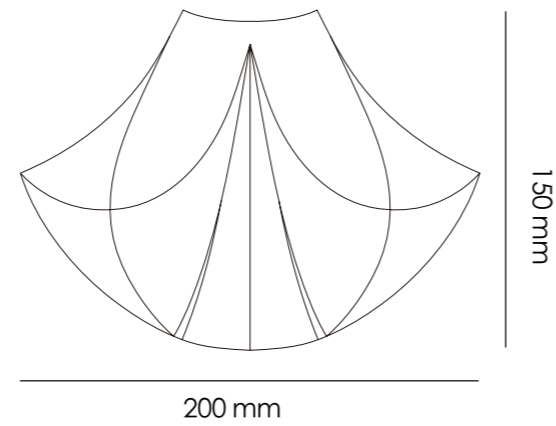

FIREWORKS

60 T-WHITE

60 T-WHITE + GOLD

The flower shape, which implies elegance, beauty and blessing, is inspired by the wonderful ornament of nature, and brings unique artistic sense to the space design with the blooming characteristics of fresh and free from vulgarity and elegant posture. This collision of nature and fashion brings people pleasure and aesthetic enjoyment, and brings full vitality and high quality to the living space.