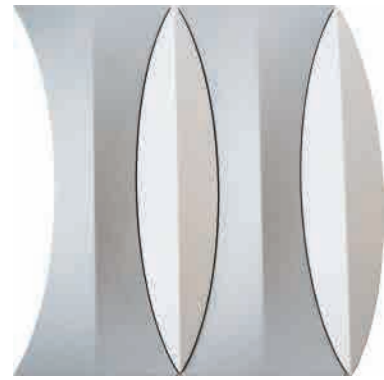

FEATHER

WD-001

WD-007

WD-008

WD-006

WD-003

WD-005

Water drops into the mud, silent, like tears, like the sigh of the soul, more like the hint of fate, to retain the shape of the last flower. Waterdrop design is bold. 2 parts combined into a beautiful shape.