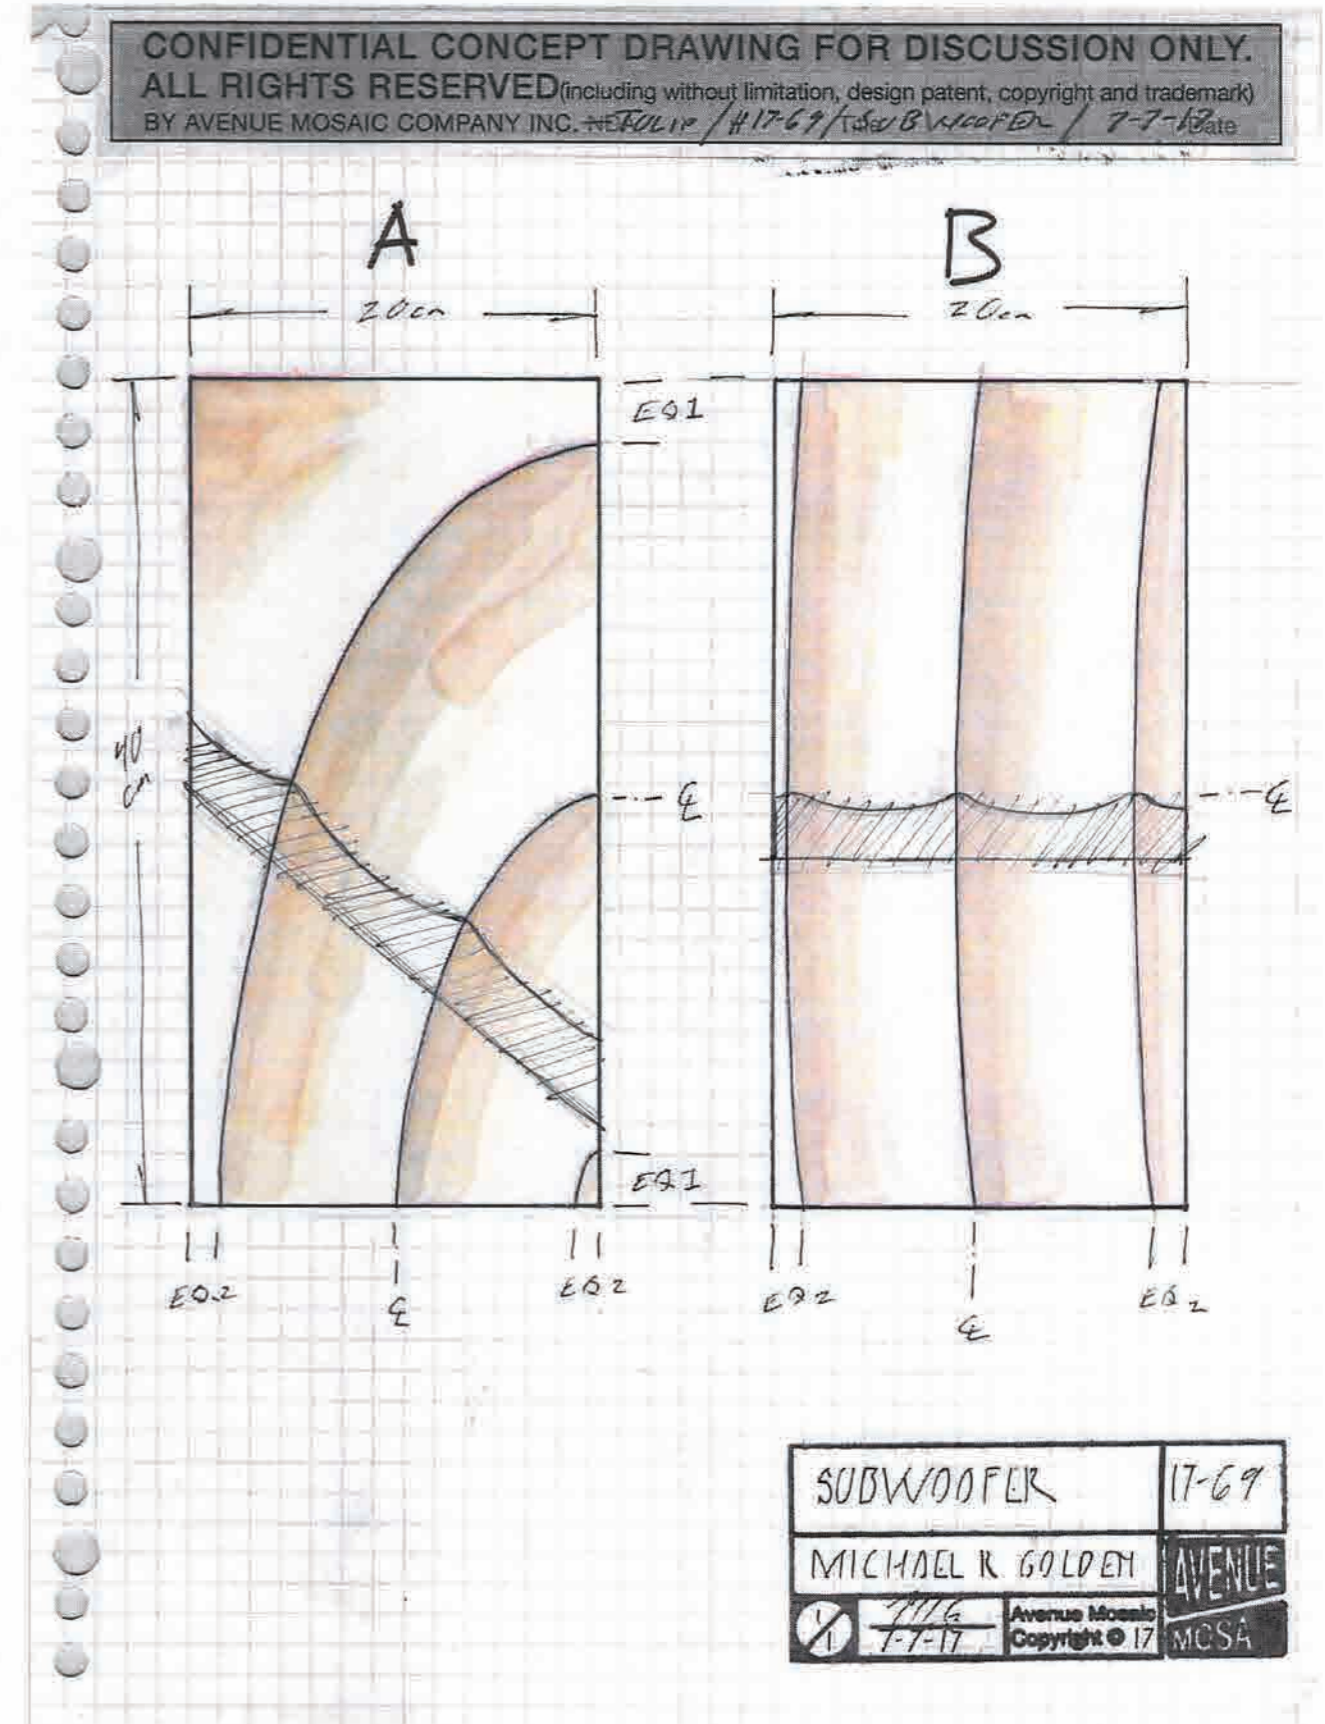

Supersonic is inspired by my fascination of flowing water, in particular the beautiful mesmerizing texture of surface ripples. By combining a simple classic form, such as the elongated ellipse of a Saarinen Tulip table, with the aquatic surface ripples, I created the oversized elliptical wave form.

In order to be able to create multiple patterns using this rippling effect, I divided the initial elliptical wave form into three unique tiles, one middle piece and two end pieces. When using them individually or in any combination by adjusting their orientation, hundreds of unique patterns can be created. We can offer a multitude of design patterns, or an architect can create their own personalized design to fit their exclusive space.