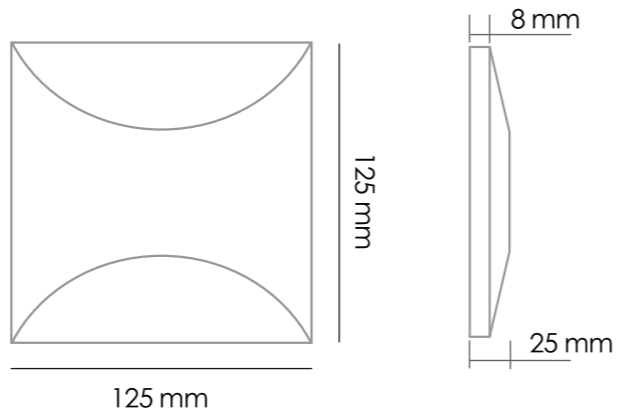

60 T-WHITE

10 S-GREY

10 C-GREY

60 C-GREY

10 L-GREEN

Inspired by the geometric nature of the original map, geometric design bold, given the distinct characteristic, the line of stereo administrative levels reflecting dynamic shadows, make metope is full of vitality, pure manual production to make each piece of tile has an interesting soul, full of fashion, high taste and style, make people enjoy unique space and strong sense of vision impact.