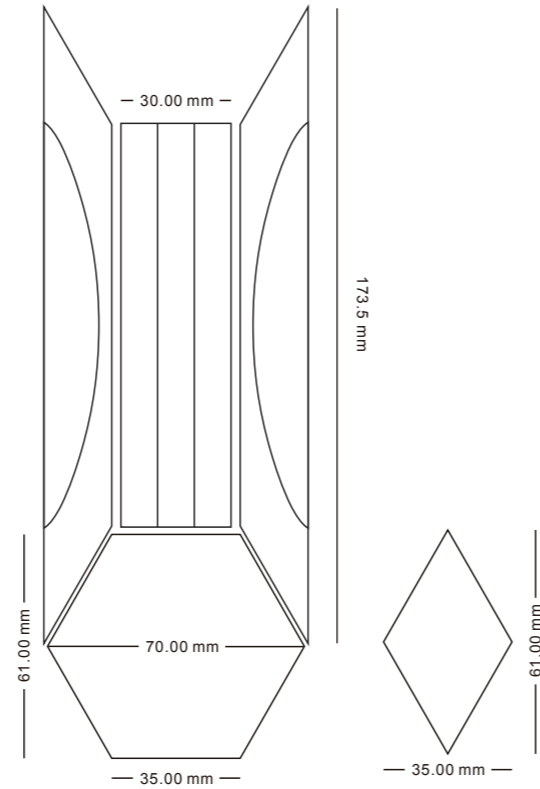

300 mm

300 mm

The design of f BAR is made by our designer and free style mixed two elements gives the wall in more creative choice.

BAR

MN-001

MN-002

Inspired by the architecture of Milan, Italy, it contains concrete, marble and metal. Three elements, showing extremely noble wall design.