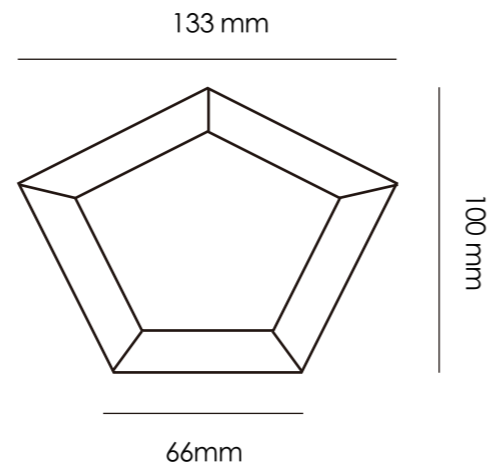

40 mm

125 mm

600 mm

2400 mm

2400 mm

4

60 T WHITE

10C GRAY

It implies freedom, dream and beautiful, expressing people's yearning and pursuit for a happy life. The artistic designs of this kind of kite brings interesting and vivid visual elements. While enriching the sense of space levels, it also adds the power of people's imagination and longing for hope, and touches the heart. kite flies against the wind, not down the wind.

KITE

60 T WHITE

10C GRAY

The pentagonal polygon, which means self exploration, diversity and creativity, expresses people's desire for inner freedom by breaking through the traditional limitations, boldly subverting. The challenging irregular Pentagon, with its unique geometric elements, brings a unique balance in the space design, and at the same time, it is full of interest. It breaks some traditional shackles, and forms a strong sense of combination. This is the essence of "simplicity but not simple".