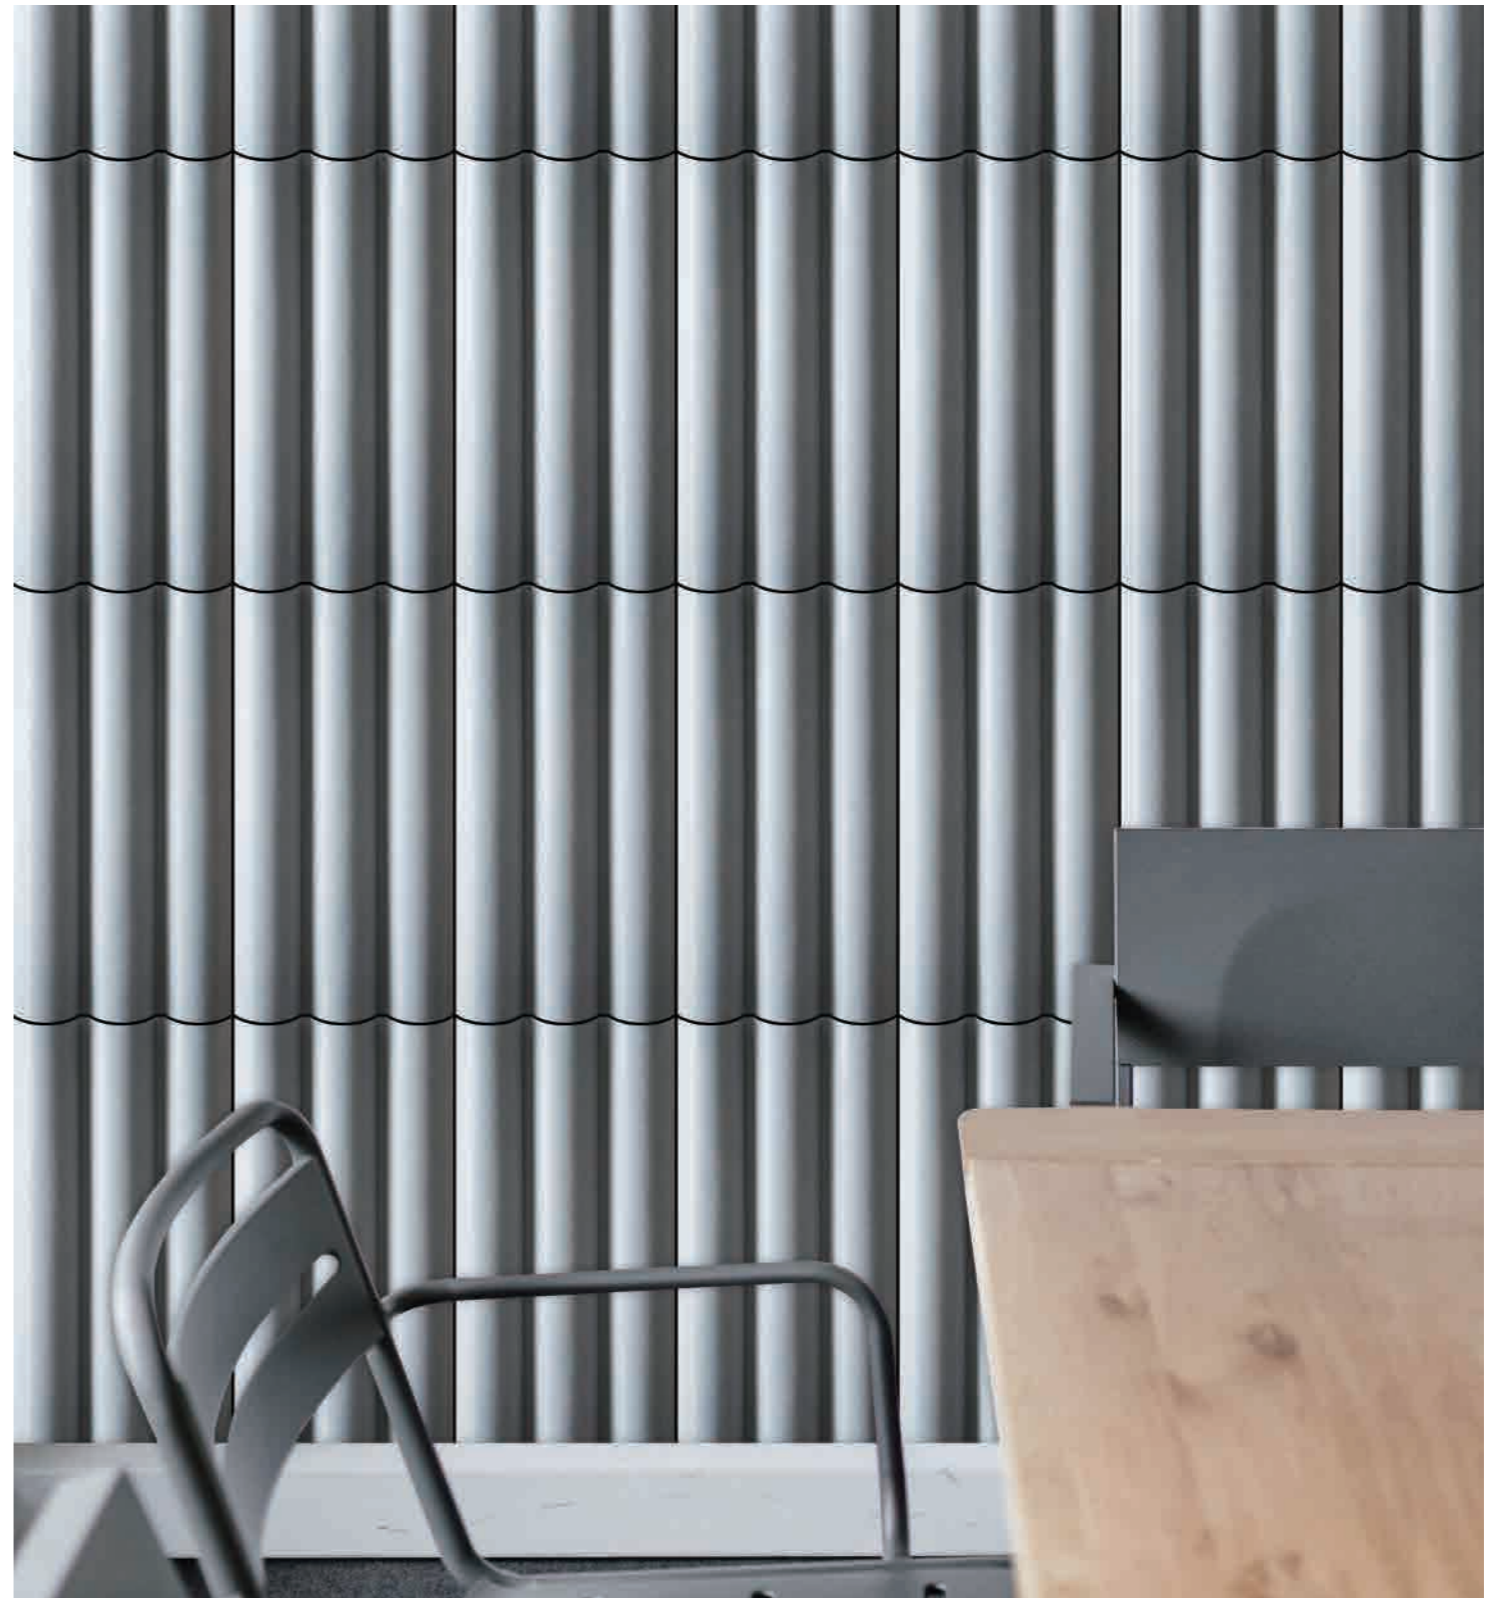

To expect nothing from men, but to give it is an excellent thing. Concrete matched with the shape of bamboo indicates that we should be like bamboo in our life. We should keep our true colors, be strong, optimistic and fearless, live a straight life, and make ourselves the most beautiful scenery in our life.

BAMBOO