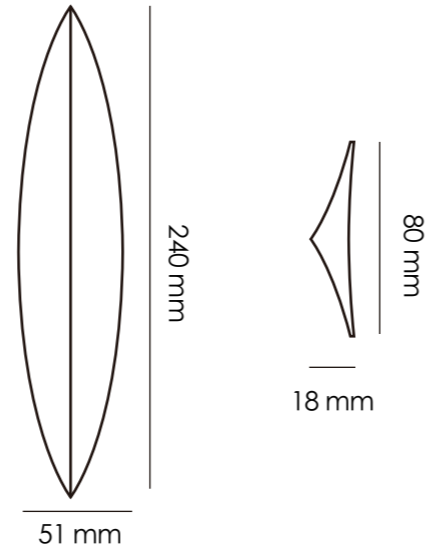

Leaf series combine 2 units, mixed with metal materials, like stainless steel and aluminium. It create a luxury wall covering.