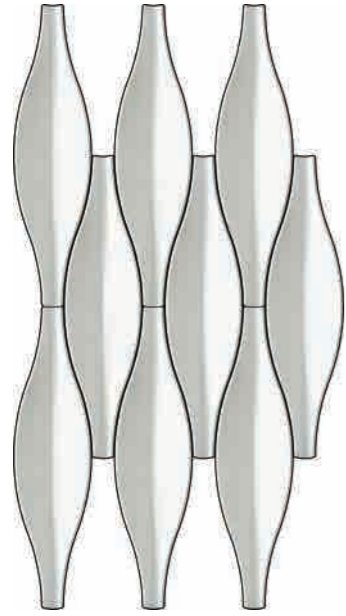

16

60 T WHITE