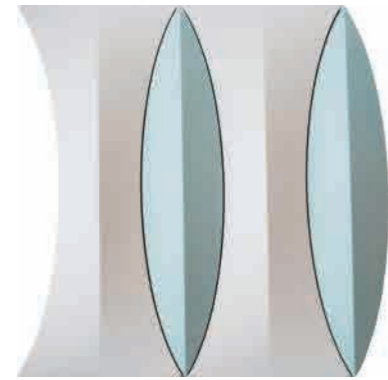

WD-007

Water drops into the mud, silent, like tears, like the sigh of the soul, more like the hint of fate, to retain the shape of the last flower. Waterdrop design is bold. 2 parts combined into a beautiful shape.