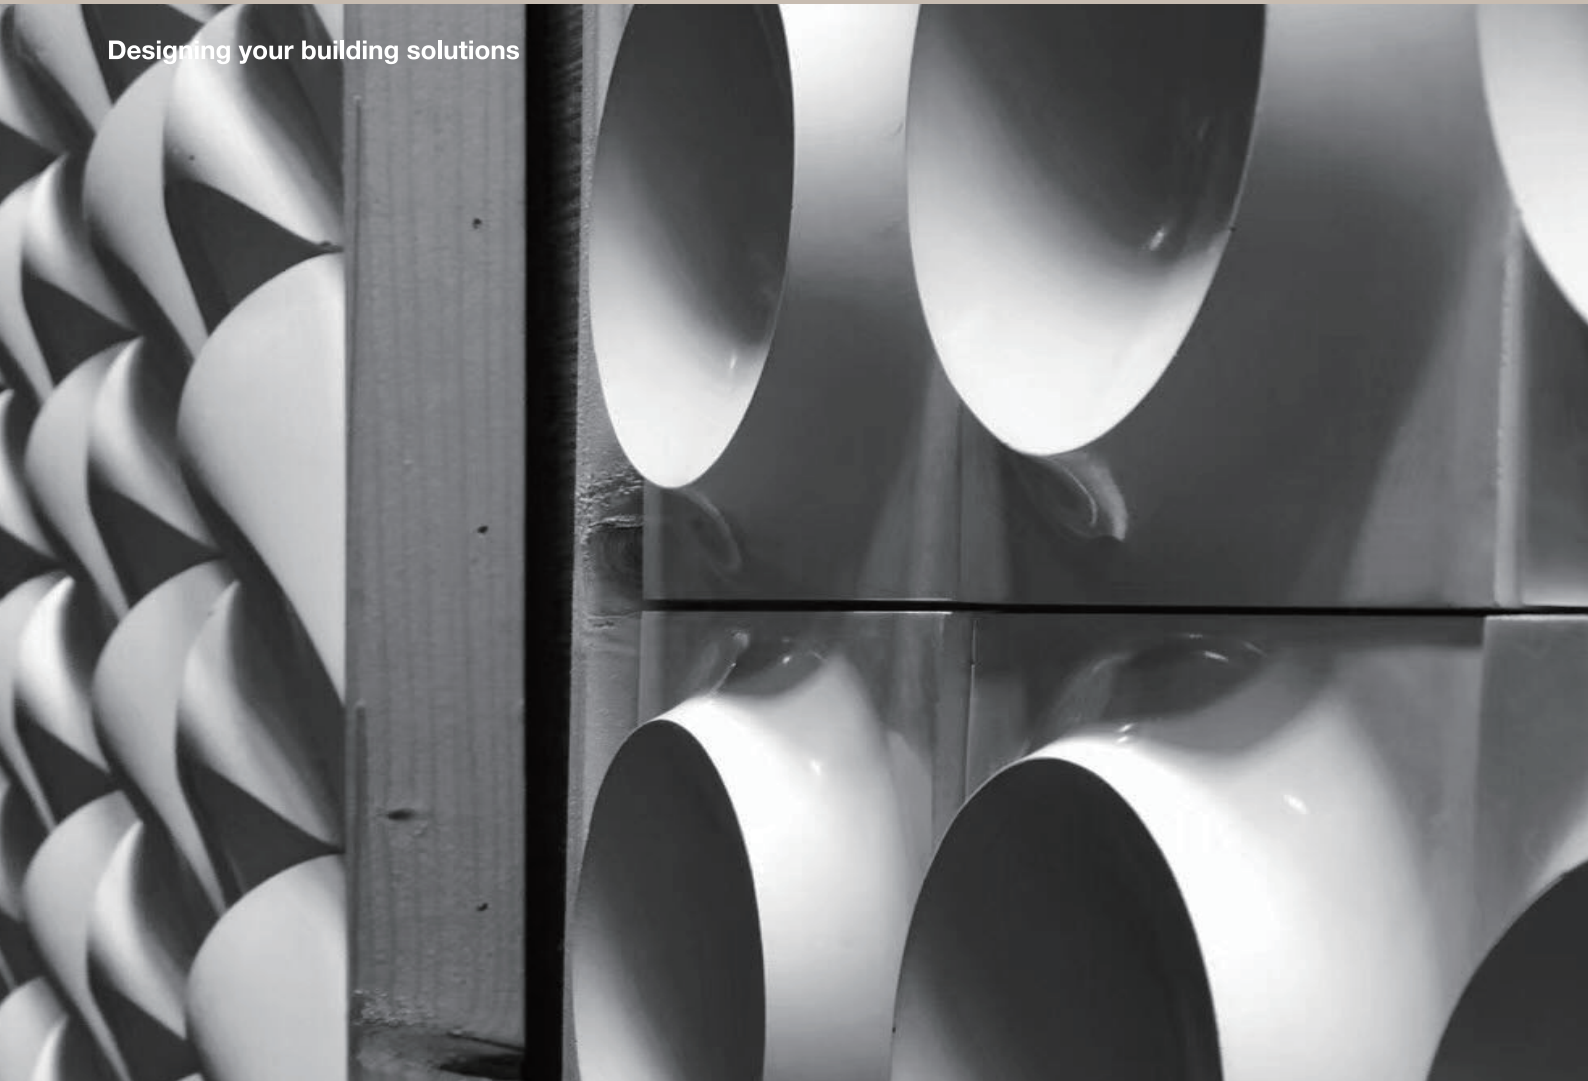

Concrete decoration III

Designing your building solutions