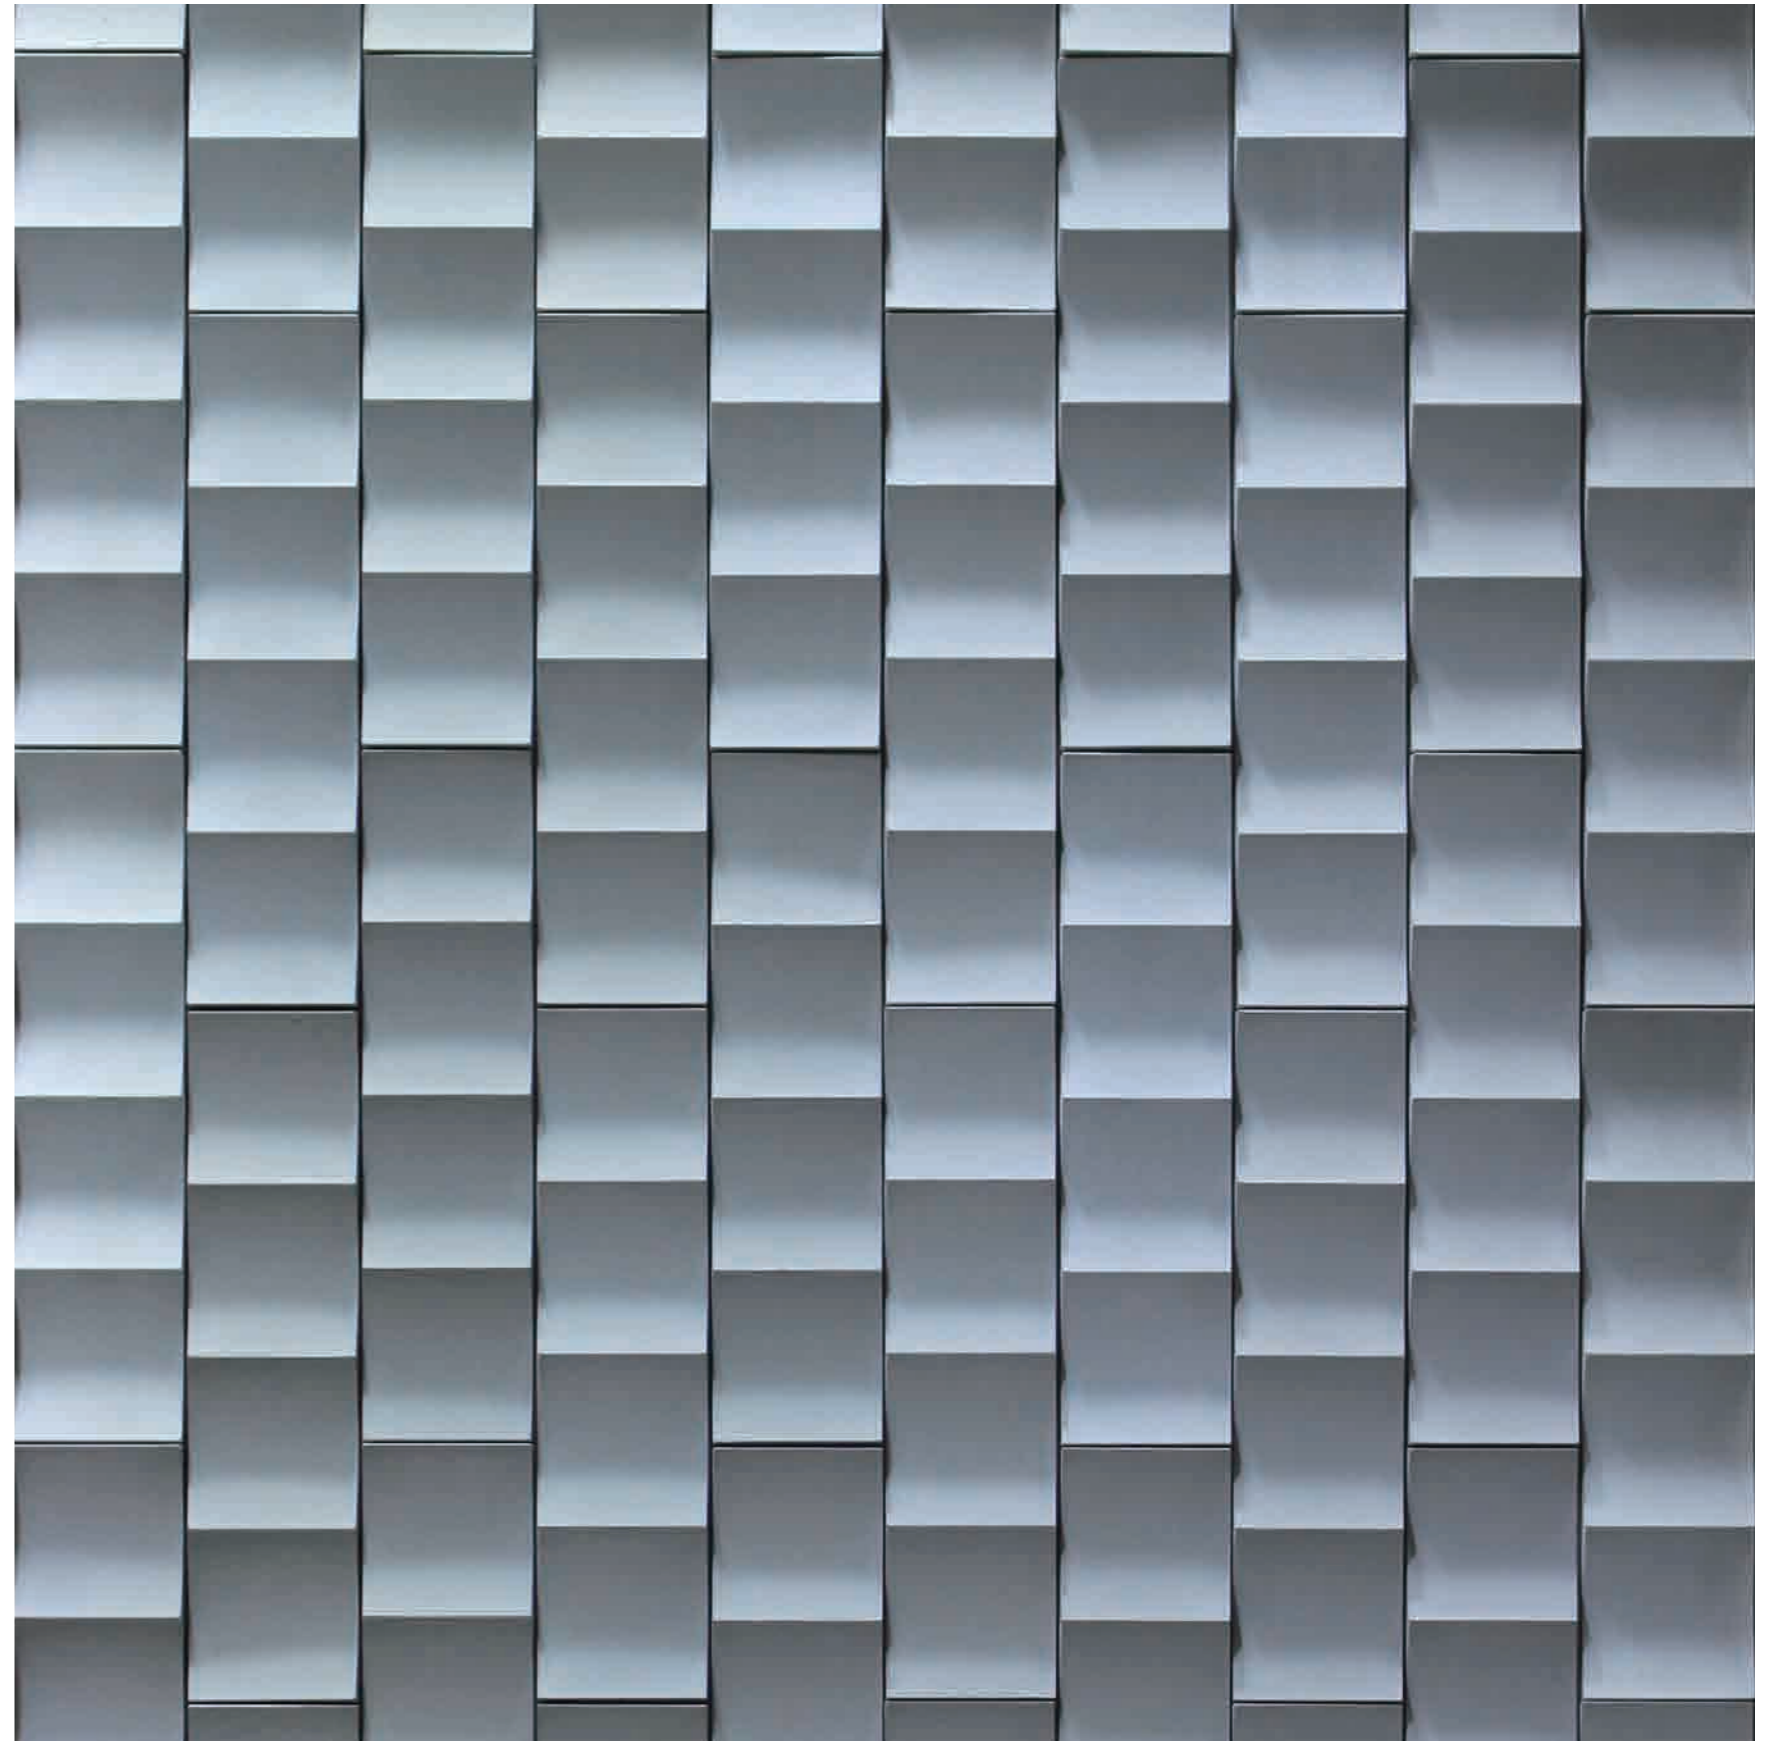

PETAL

60T WHITE

10C GREY

10 BLUE

Concave inspiration comes from the pursuit and fight to overcome the ups and downs of life. The elements of the wavy curve perfectly create the beauty of the space art, and the concave and convex design style presents the 3D of continuous undulation, revealing a kind of dynamic life of constant struggle. Beautiful curves, waves of ups and downs, the moment of passion, It adds fashion style to home, full of distinctive personality visual impact and bring extraordinary enjoyment.

CONCAVE

ZC-001

ZC-002

ZC-003

Inspiration comes from life that is like walking on a zebrecrossing, many lines and crisscross, in the face of the unknown direction to choose, always have advance and retreat. Its unique 3D outline brings a thrilling sense of space, perfect lines intersection design shows a high-level sense of fashion, with extraordinary high taste of art style, it absolutely easy to absorb eyes and bring unique visual highlights for any space.