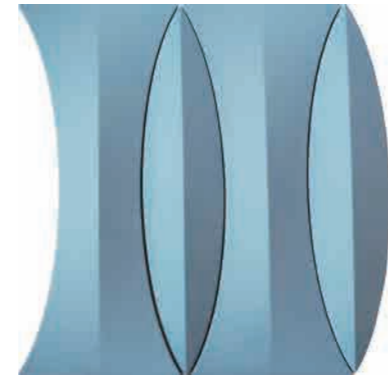

# YACHT

2400 mm

2

60T WHITE

10C GRAY

100CM

The implication is elegant, civilized, brave, the colorful gorgeous feathers give people the visual enjoyment, let people sigh over the creativity of nature. This beautiful and mysterious feather shape that gives the concrete a strong artistic sense, adds dynamism and interest to it, and creates a special and stylish space, which is not only a visual enjoyment, but also a sense of spatial ceremony. Feather itself of the threads, perfectly reflected on the surface of the concrete, that is not only the beauty of modeling shape, but also has cultural meaning, art from life, but higher than the life.

FEATHER

WD-001

WD-007

WD-008

WD-006

WD-003

WD-005

Water drops into the mud, silent, like tears, like the sigh of the soul, more like the hint of fate, to retain the shape of the last flower. Waterdrop design is bold. 2 parts combined into a beautiful shape.