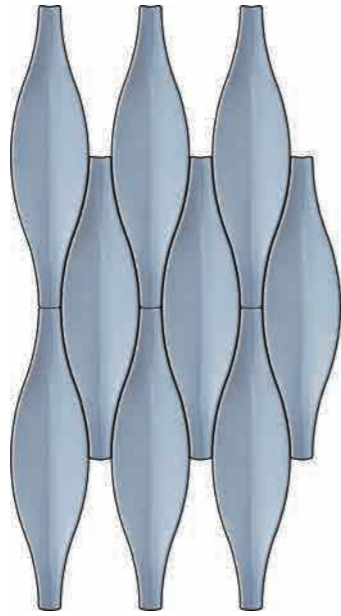

16

10 C BLUE

The hard cement texture matches the soft color for comfort. Nifty and unique vase shape highlights individual character. Can be used in porch place, also can make setting wall, even if do not delicate and charming like flower, vase itself also has very strong adornment effect.

VASE