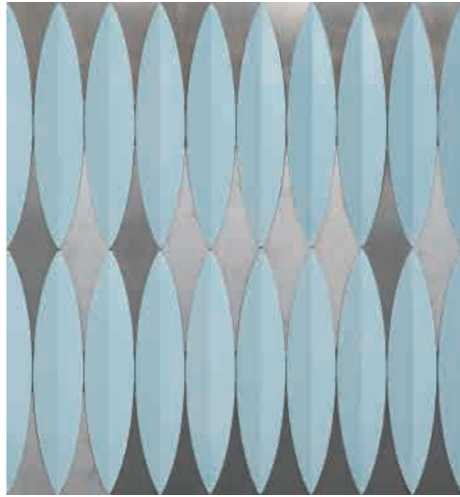

SUPER SONIC

2400 mm

10C GREY

10 BLUE

10 GREEN

60T WHITE

10C GREY

10 BLUE