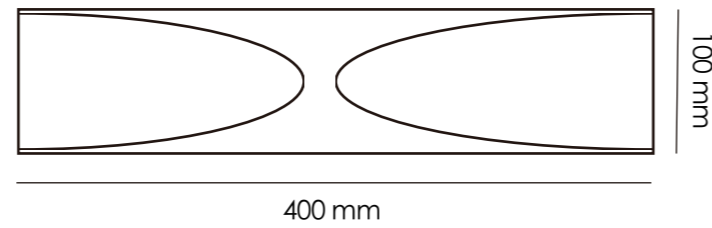

Wings finds its genesis in the span and spread of flying wings. The design combines the visual tension created by the wind under the wings with the easiness of flying up in the sky. The highly decorative silhouette enhances the creative value of the space by presenting an artistically unique and unified look. The design featured in lights adds extra multi-dimensions and depth to the original shape, enhancing the appealing visual impact to a greater extent.