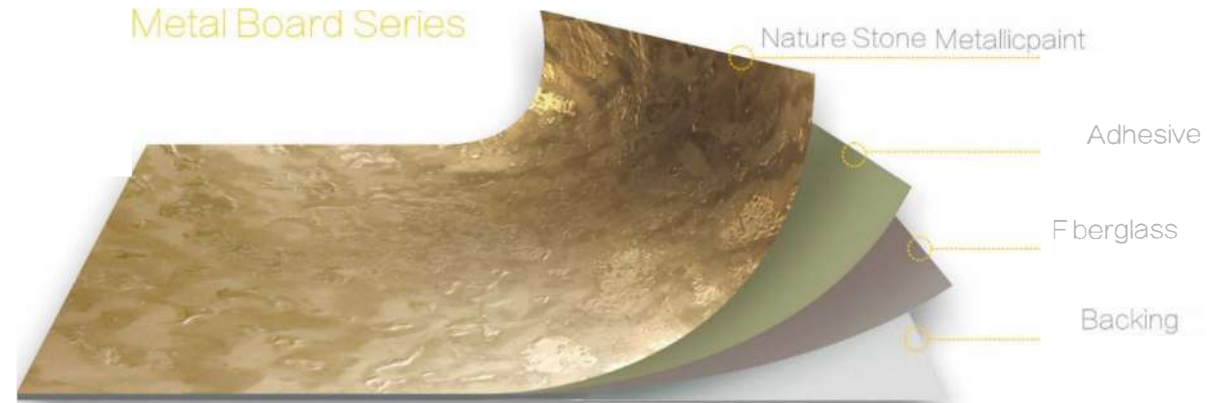

Name	Serial number	Specification (mm)	Serial number	Specification (mm)	Serial number	Specification (mm)
Rainbow	2018	1220×610	2118	1220×2440	2218	1220×3050

NALEXIBLE 金属板系列 Metal Board Series

NALEXIBLE

Metal Board Series