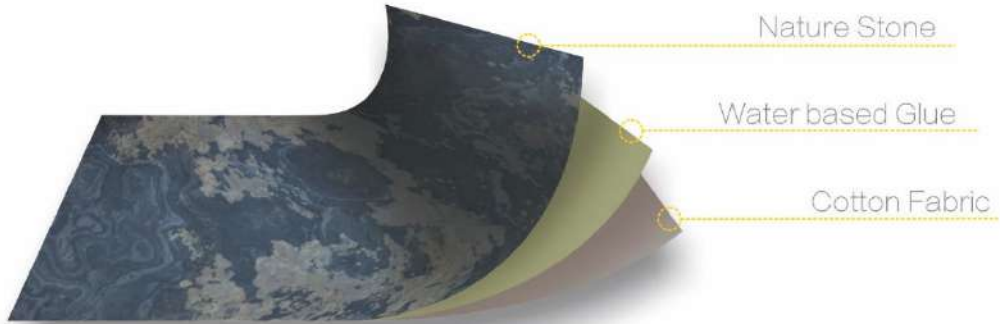

Slate Weaving Series

1220 × 610mm

0.5-0.7mm

0.8kg/m²

1220 × 2440mm

0.5-0.7mm

0.8kg/m²