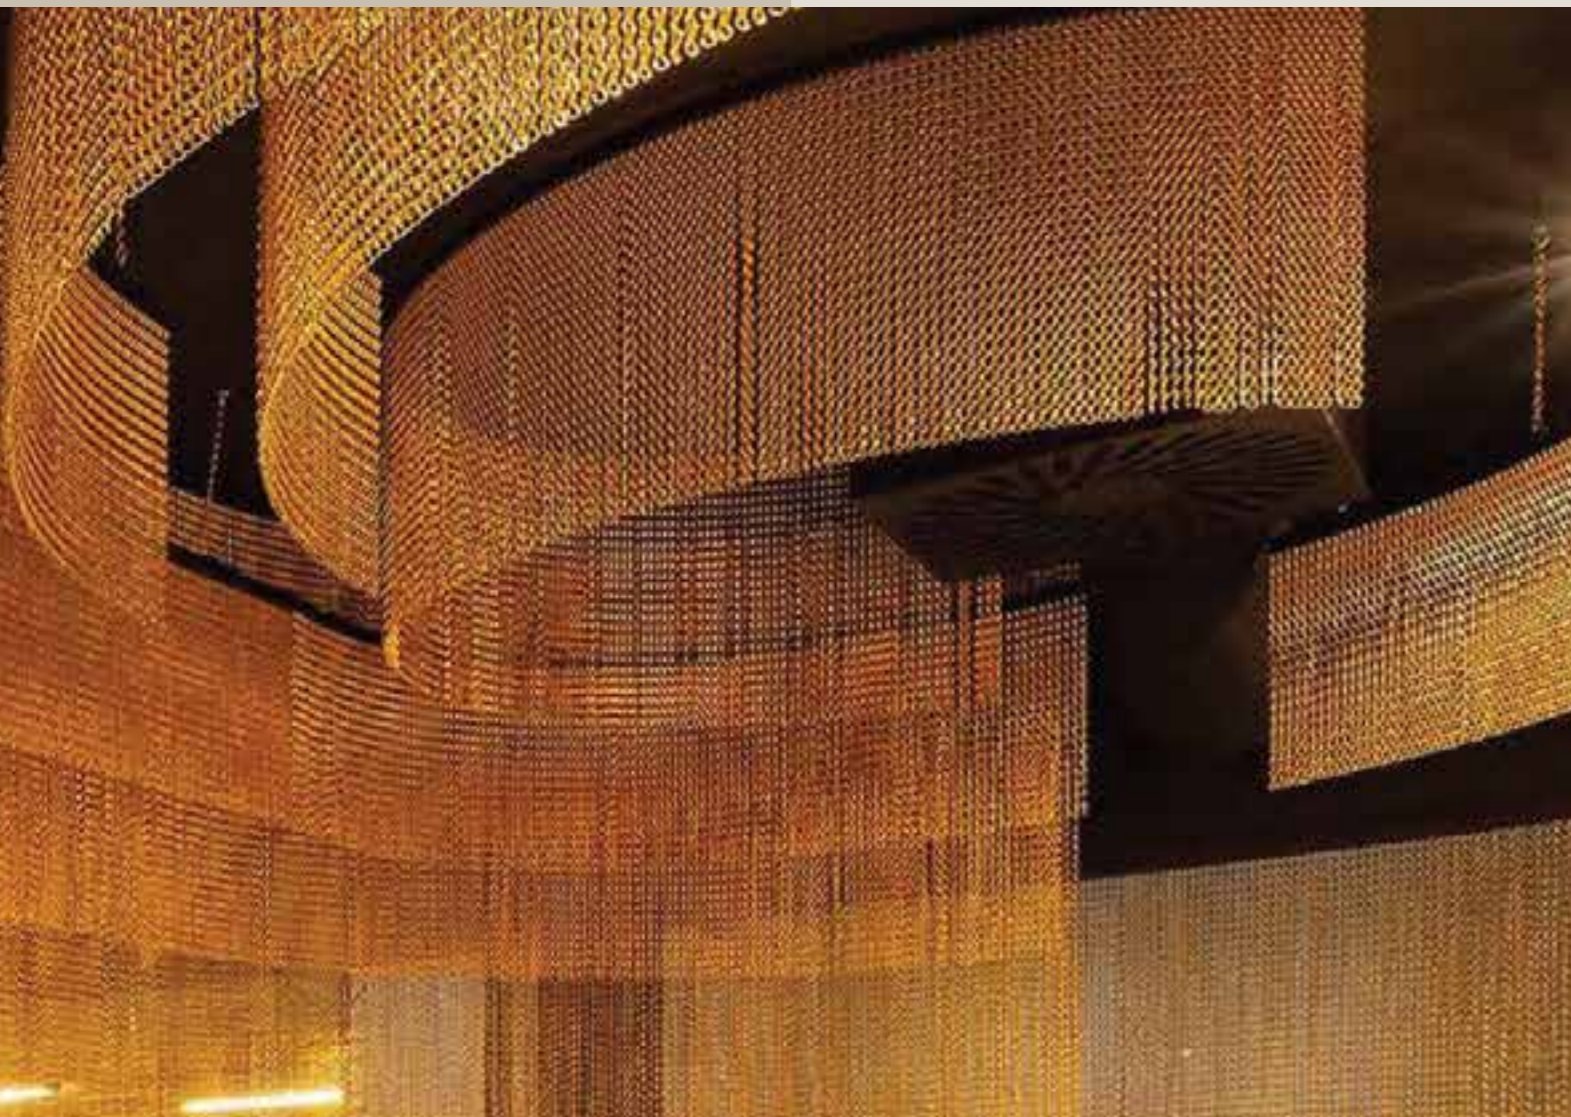

Collection