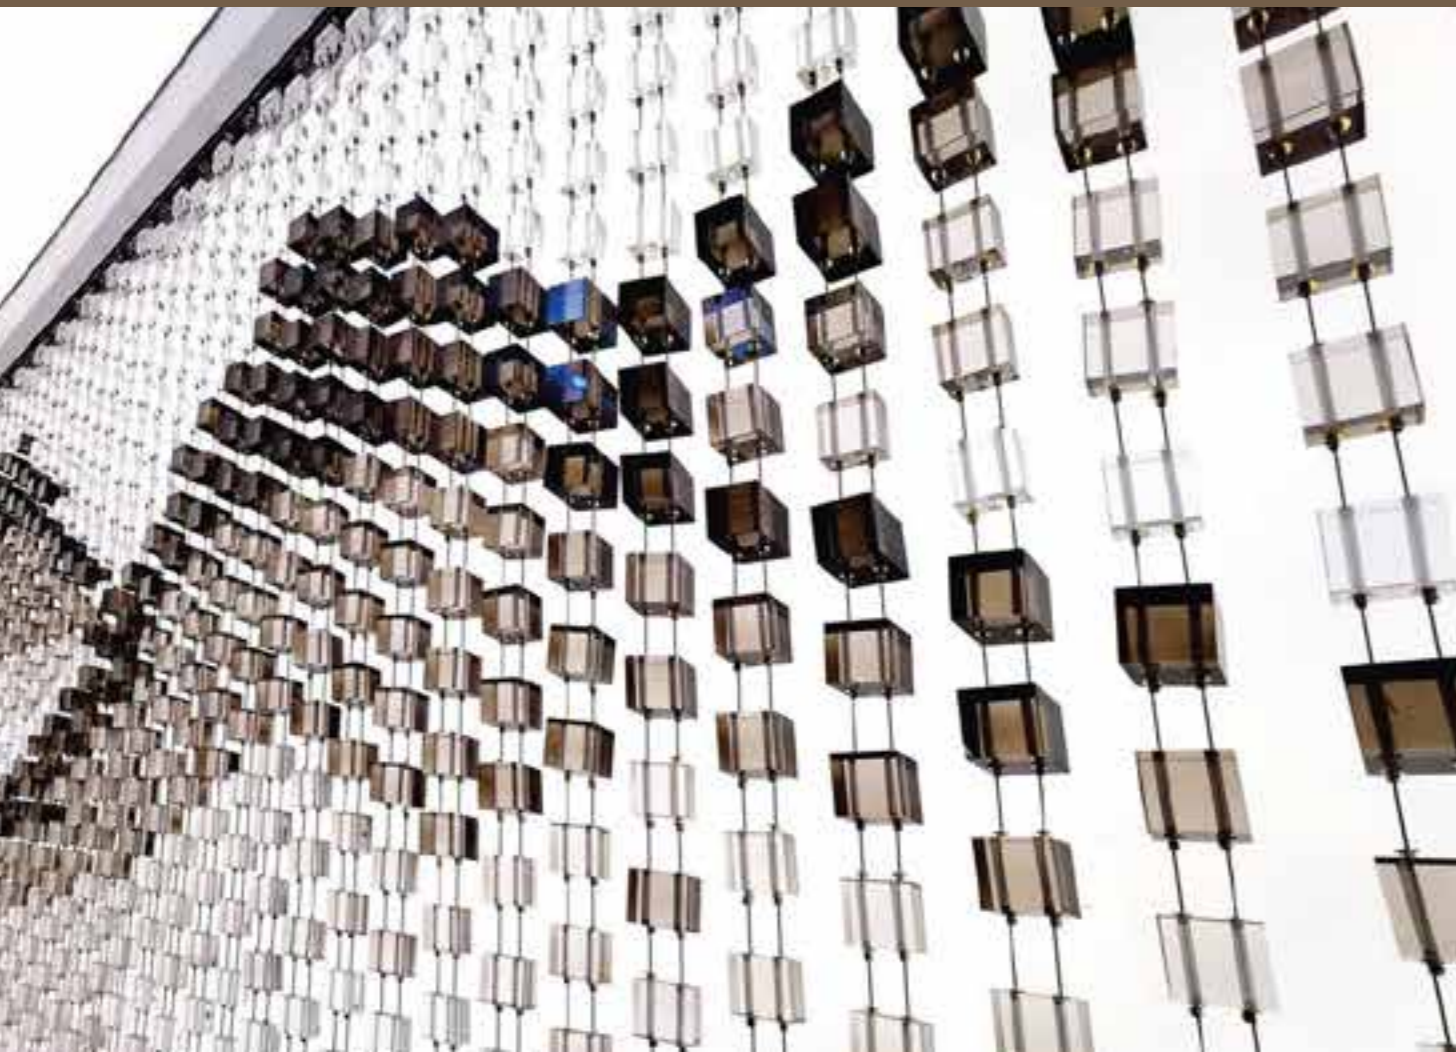

GLASS BRICKS

Collection